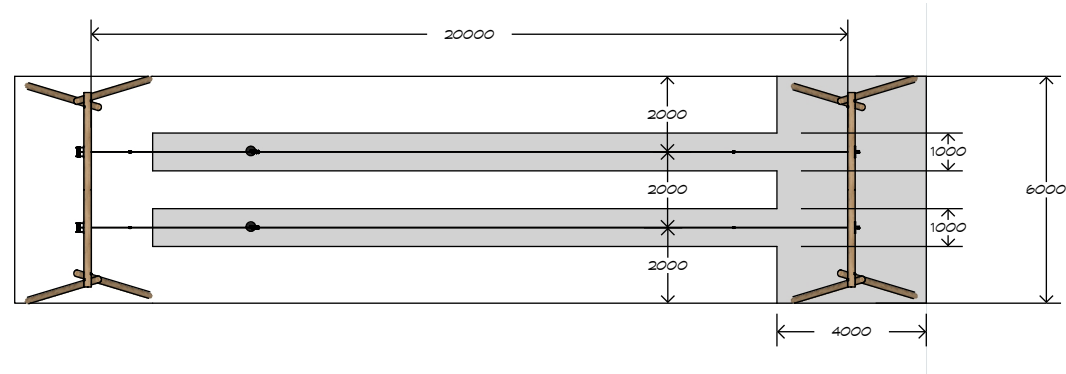

Product Sheet

20m Double Flying Fox

FF-LO 002-20

CRITICAL
FALL HEIGHT
1.0m
(1.5m at
landing)

TOTAL
HEIGHT
3.0m

RECOMMENDED
SURFACING
57m²

RECOMMENDED
AGE
5+

RECOMMENDED
USERS
1-2

NZS 5828:2015

Product Sheet

20m Double Flying Fox

FF-LO 002-20

playground
creations
creating play for everyday!

Product Warranty

Playground Creations warrants its products to be free from defect in materials or workmanship during normal use and installation and in accordance with our specifications.

On HDPE (high density polyethylene) structural failure

On combination rope work and activity nets

On all moving components

SURFACING:
RECOMMENDED: 57 m²