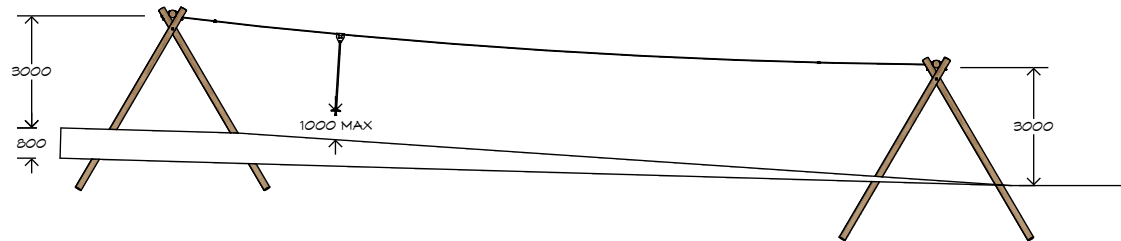

Product Sheet

20m Double Flying Fox

FF-LO 002-20

CRITICAL
FALL HEIGHT
1.0m
(1.5m at
landing)

TOTAL
HEIGHT
3.0m

RECOMMENDED
SURFACING
57m²

RECOMMENDED
AGE
5+

RECOMMENDED
USERS
1-2

NZS 5828:2015

Product Sheet

20m Double Flying Fox

FF-LO 002-20

playground
creations
creating play for everyday!

Product Warranty

Playground Creations warrants its products to be free from defect in materials or workmanship during normal use and installation and in accordance with our specifications.