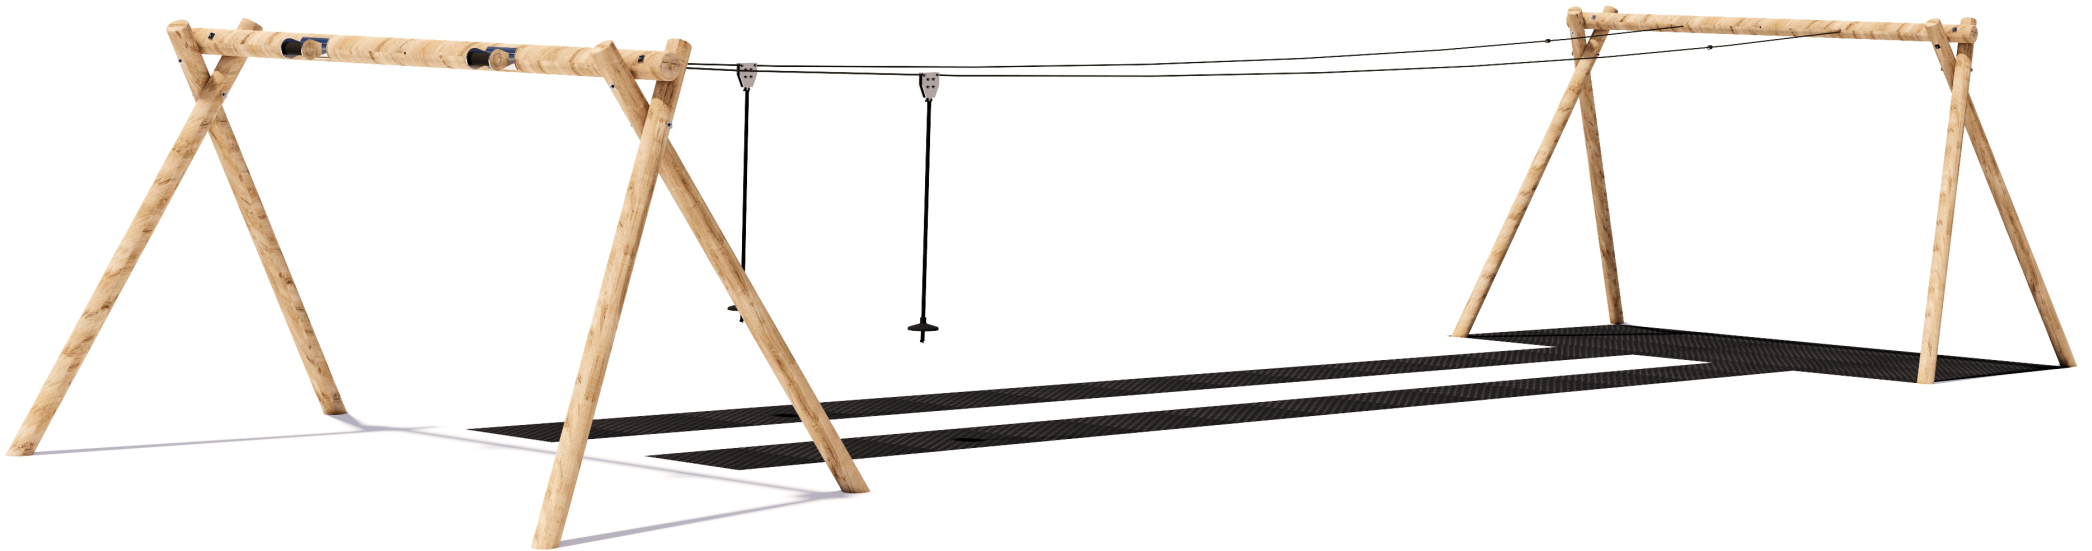

Product Sheet

20m Double Flying Fox

FF-LO 002-20

CRITICAL
FALL HEIGHT
1.0m
(1.5m at
landing)

TOTAL
HEIGHT
3.0m

RECOMMENDED
SURFACING
57m²

RECOMMENDED
AGE
5+

RECOMMENDED
USERS
1-2

NZS 5828:2015

Product Sheet

20m Double Flying Fox

FF-LO 002-20

playground
creations
creating play for everyday!

Product Warranty

Playground Creations warrants its products to be free from defect in materials or workmanship during normal use and installation and in accordance with our specifications.

On HDPE (high density polyethylene) structural failure

On combination rope work and activity nets

On all moving components

SURFACING:
RECOMMENDED: 57 m²