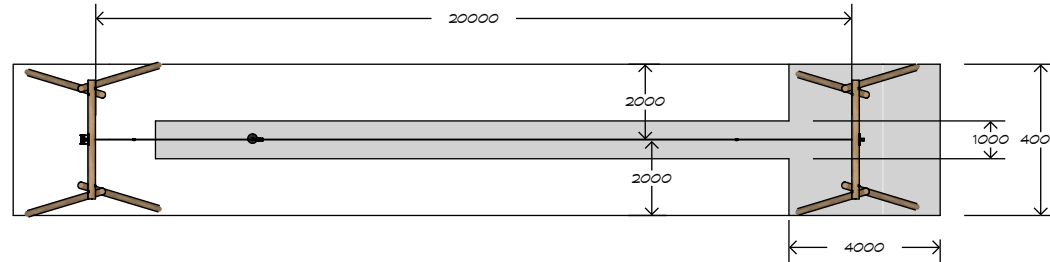

Product Sheet

20m Single Flying Fox

FF-LO 001-20

CRITICAL
FALL HEIGHT
1.0m
(1.5m at
landing)

TOTAL
HEIGHT
3.0m

RECOMMENDED
SURFACING
33m²

RECOMMENDED
AGE
5+

RECOMMENDED
USERS
1

NZS 5828:2015

Product Sheet

20m Single Flying Fox

FF-LO 001-20

playground
creations
creating play for everyday!

Product Warranty

Playground Creations warrants its products to be free from defect in materials or workmanship during normal use and installation and in accordance with our specifications.

On HDPE (high density polyethylene) structural failure

On combination rope work and activity nets

On all moving components

SURFACING:
RECOMMENDED: 33 m²