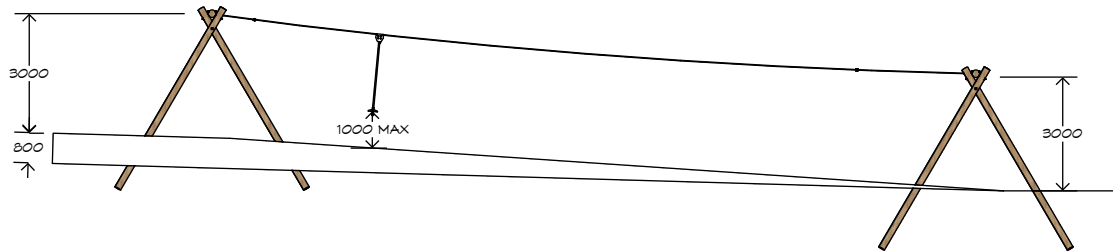

Product Sheet

20m Single Flying Fox

FF-LO 001-20

CRITICAL
FALL HEIGHT
1.0m
(1.5m at
landing)

TOTAL
HEIGHT
3.0m

RECOMMENDED
SURFACING
33m²

RECOMMENDED
AGE
5+

RECOMMENDED
USERS
1

NZS 5828:2015

Product Sheet

20m Single Flying Fox

FF-LO 001-20

playground
creations
creating play for everyday!

Product Warranty

Playground Creations warrants its products to be free from defect in materials or workmanship during normal use and installation and in accordance with our specifications.