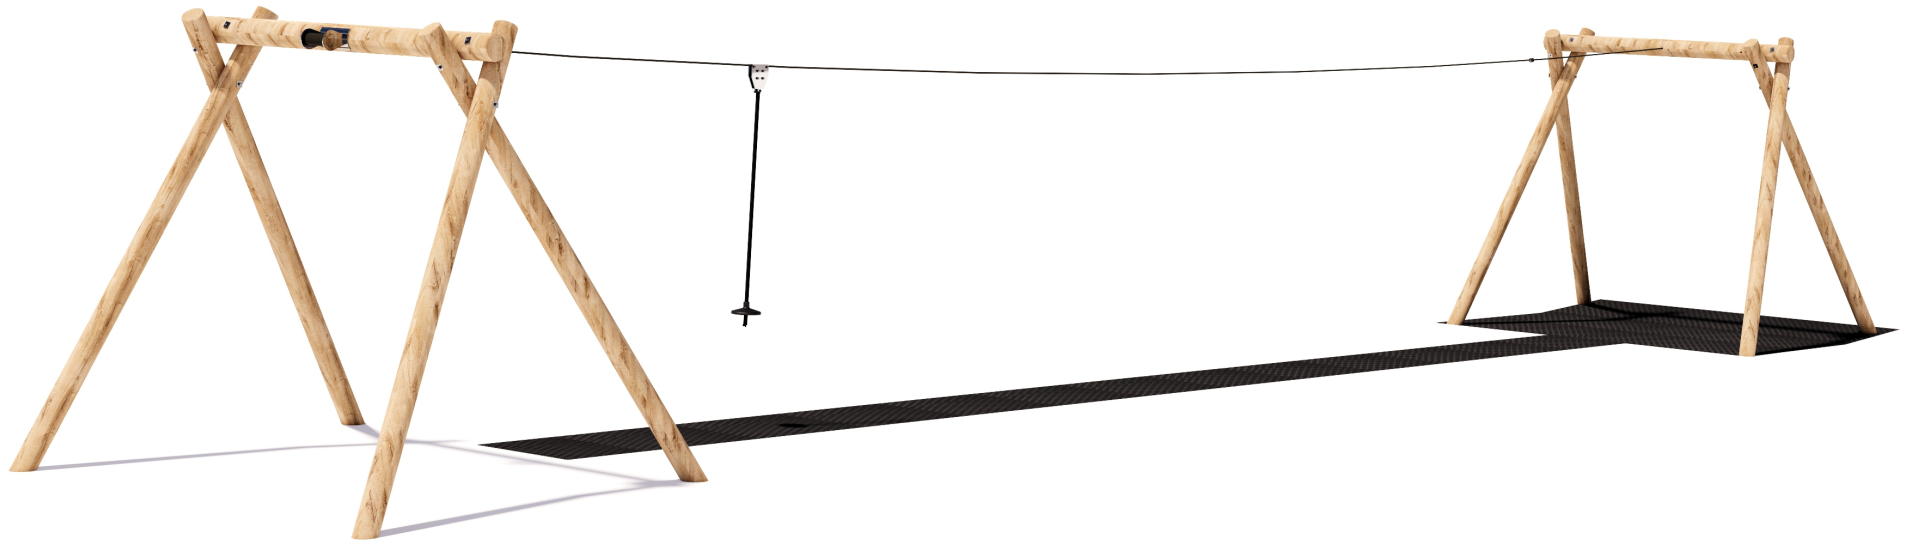

Product Sheet

20m Single Flying Fox

FF-LO 001-20

CRITICAL
FALL HEIGHT
1.0m
(1.5m at
landing)

TOTAL
HEIGHT
3.0m

RECOMMENDED
SURFACING
33m²

RECOMMENDED
AGE
5+

RECOMMENDED
USERS
1

NZS 5828:2015

Product Sheet

20m Single Flying Fox

FF-LO 001-20

playground
creations
creating play for everyday!

Product Warranty

Playground Creations warrants its products to be free from defect in materials or workmanship during normal use and installation and in accordance with our specifications.

On HDPE (high density polyethylene) structural failure

On combination rope work and activity nets

On all moving components

SURFACING:
RECOMMENDED: 33 m²