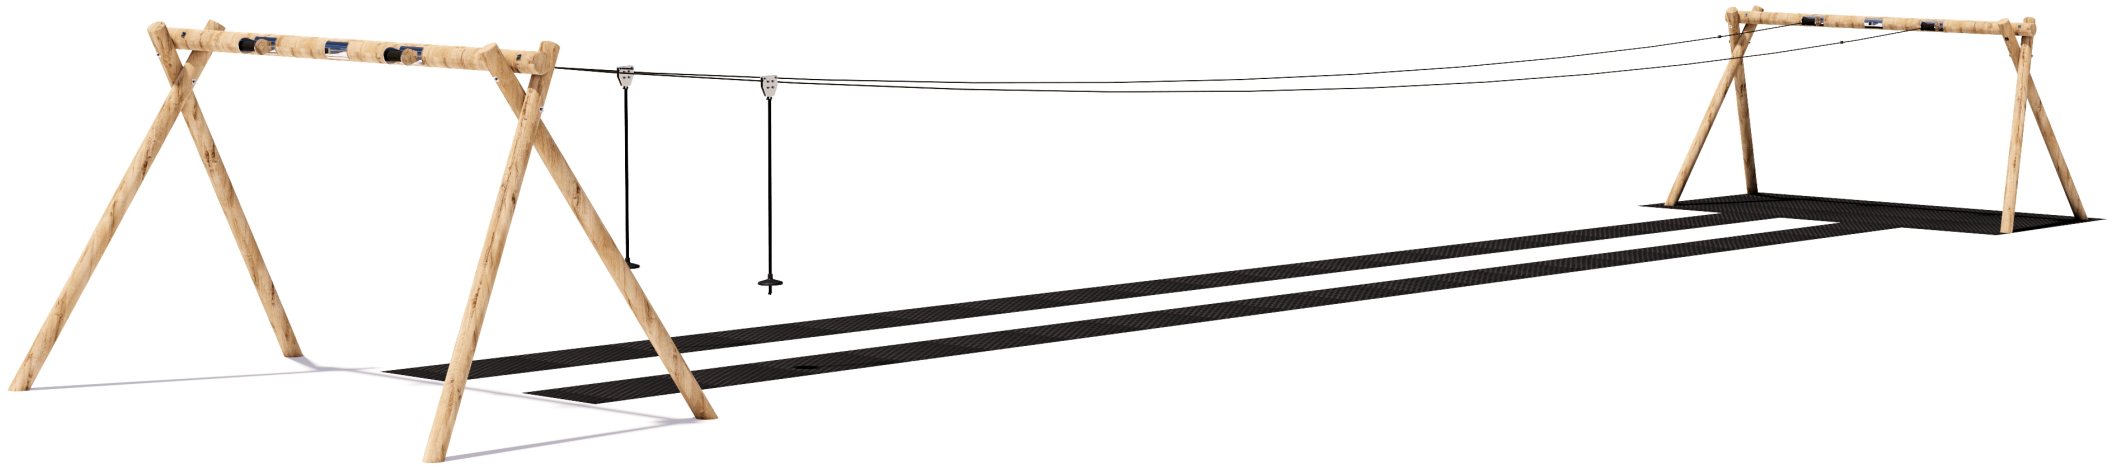

# 30m Double Flying Fox

FF-LO 002-30

CRITICAL  
FALL HEIGHT  
1.0m  
(1.5m at  
landing)

TOTAL  
HEIGHT  
3.0m

RECOMMENDED  
SURFACING  
77m<sup>2</sup>

RECOMMENDED  
AGE  
5+

RECOMMENDED  
USERS  
1-2

NZS 5828:2015

## 30m Double Flying Fox

FF-LO 002-30

playground  
creations  
*creating play for everyday!*