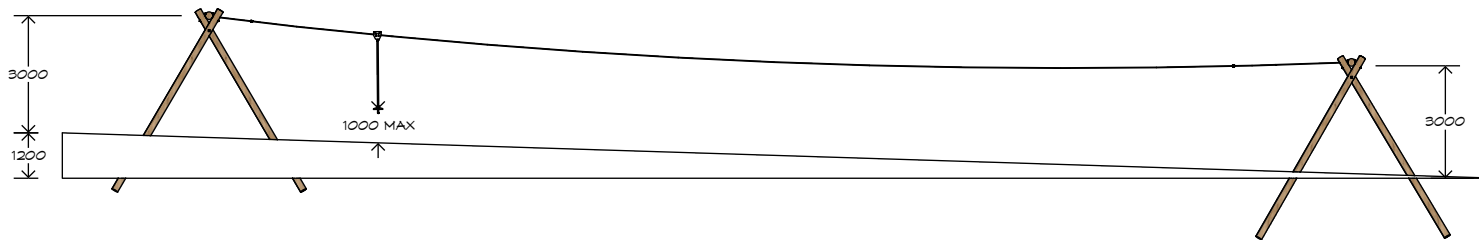

Product Sheet

30m Double Flying Fox

FF-LO 002-30

playground
creations
creating play for everyday!

Product Warranty

Playground Creations warrants its products to be free from defect in materials or workmanship during normal use and installation and in accordance with our specifications.

Full warranty details on request.

Disclaimer: This should be read in conjunction with the Playground Creations full warranty terms and conditions.

On H5 posts and stainless steel fabricated components

On steel equipment with forced movement

On HDPE (high density polyethylene) structural failure

On combination rope work and activity nets

On all moving components

SURFACING:
RECOMMENDED: 77 m²