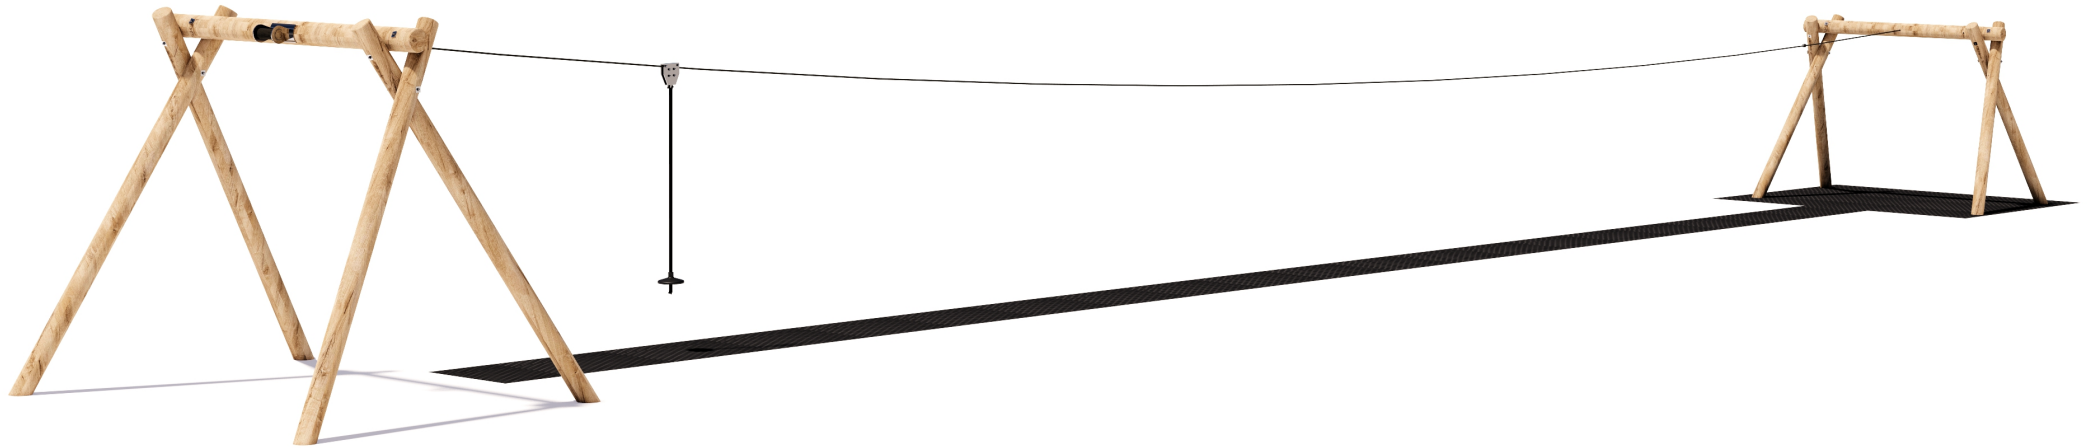

Product Sheet

30m Single Flying Fox

FF-LO 001-30

CRITICAL
FALL HEIGHT
1.0m
(1.5m at
landing)

TOTAL
HEIGHT
3.0m

RECOMMENDED
SURFACING
42m²

RECOMMENDED
AGE
5+

RECOMMENDED
USERS
1

NZS 5828:2015

Product Sheet

30m Single Flying Fox

FF-LO 001-30

playground
creations
creating play for everyday!

Product Warranty

Playground Creations warrants its products to be free from defect in materials or workmanship during normal use and installation and in accordance with our specifications.

On HDPE (high density polyethylene) structural failure

On combination rope work and activity nets

On all moving components

SURFACING:
RECOMMENDED: 42 m²