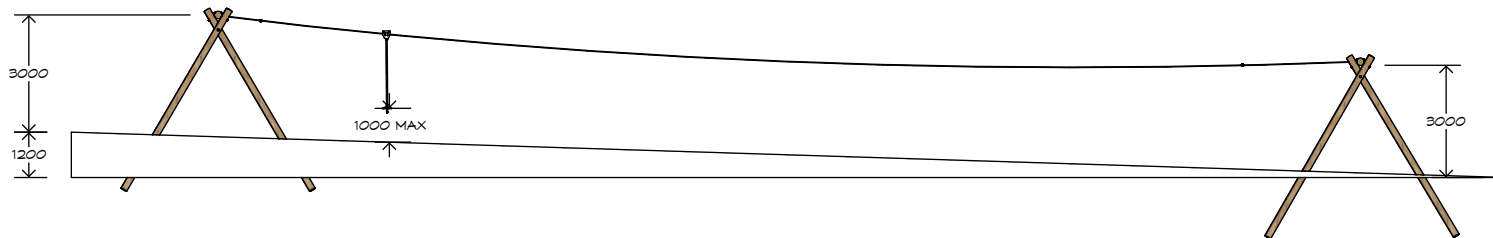

Product Sheet

30m Single Flying Fox

FF-LO 001-30

CRITICAL
FALL HEIGHT
1.0m
(1.5m at
landing)

TOTAL
HEIGHT
3.0m

RECOMMENDED
SURFACING
42m²

RECOMMENDED
AGE
5+

RECOMMENDED
USERS
1

NZS 5828:2015

Product Sheet

30m Single Flying Fox

FF-LO 001-30

playground
creations
creating play for everyday!

Product Warranty

Playground Creations warrants its products to be free from defect in materials or workmanship during normal use and installation and in accordance with our specifications.