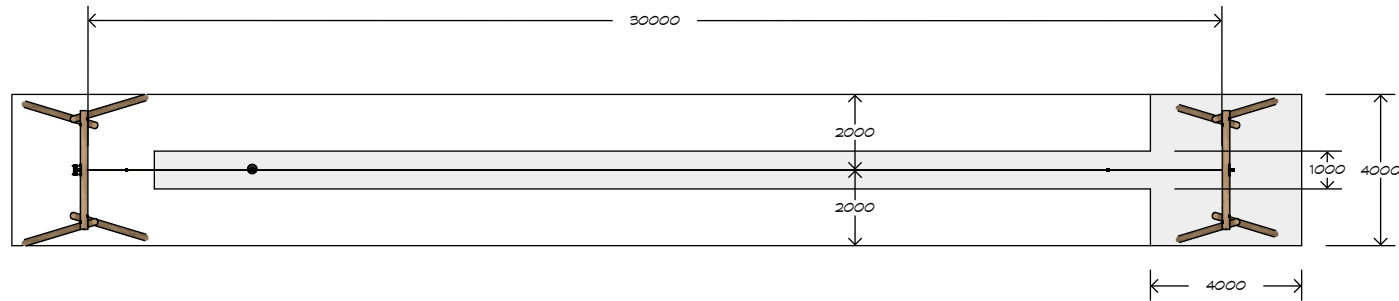

Product Sheet

30m Single Flying Fox

FF-LO 001-30

CRITICAL
FALL HEIGHT
1.0m
(1.5m at
landing)

TOTAL
HEIGHT
3.0m

RECOMMENDED
SURFACING
42m²

RECOMMENDED
AGE
5+

RECOMMENDED
USERS
1

NZS 5828:2015

Product Sheet

30m Single Flying Fox

FF-LO 001-30

playground
creations
creating play for everyday!

Product Warranty

Playground Creations warrants its products to be free from defect in materials or workmanship during normal use and installation and in accordance with our specifications.

On HDPE (high density polyethylene) structural failure

On combination rope work and activity nets

On all moving components

SURFACING:
RECOMMENDED: 42 m²