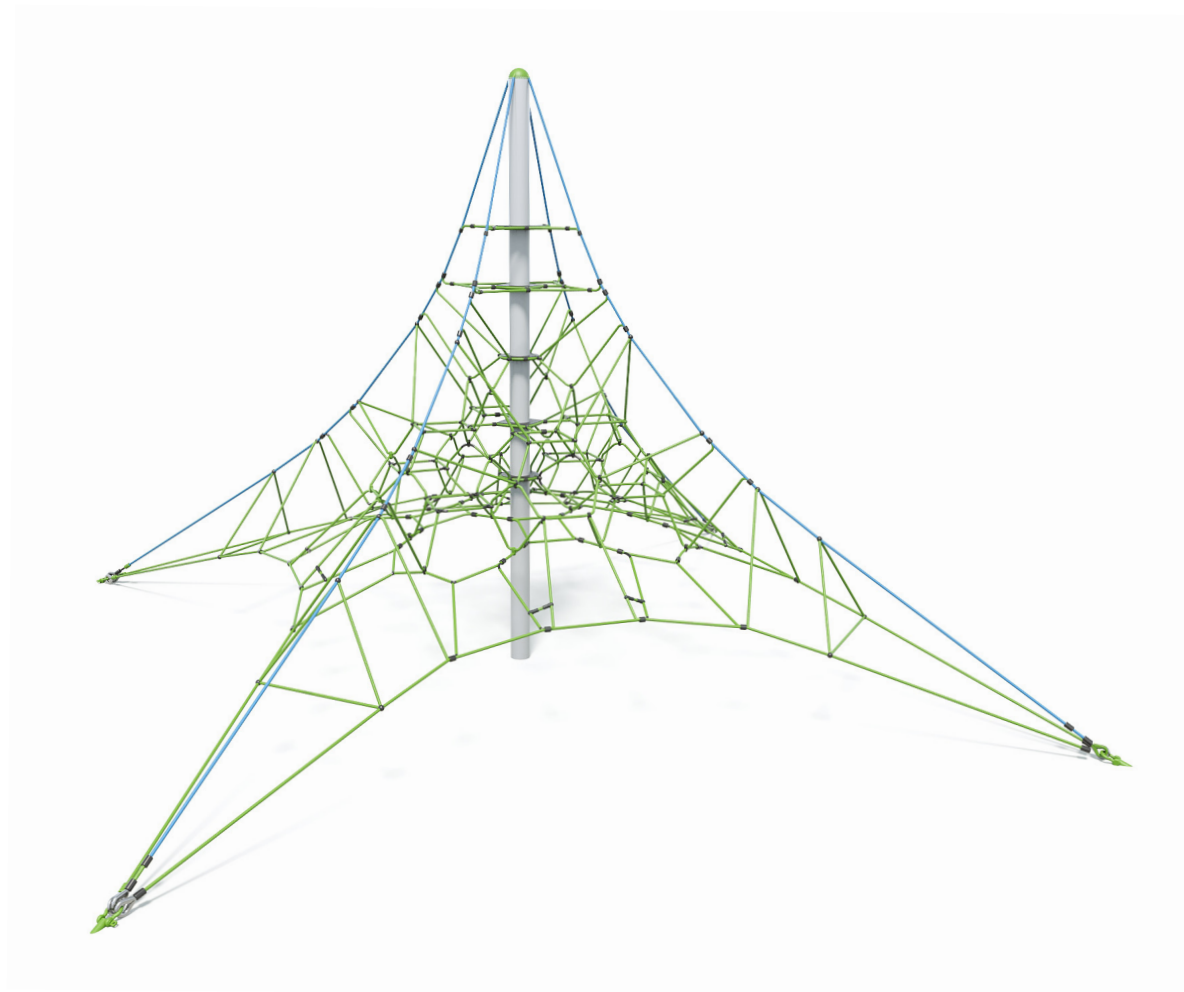

Users 1-22

Specifications

Max Height	3.9m
Fall Zone Area	70m ²
Max Fall Height	1.4m
Equipment Size	5.5m(w) x 5.5m(l) x 3.9m(h)

Materials & Equipment

Structure	Hot Dip Galvanized*
Dynamic	18mm steel reinforced rope
Static	Powdercoated aluminium clamps and caps, HDPE panels

*Unable to Powdercoated

Colours

[Click here](#) to see our Rope and Powdercoat colours or consult colours with Kaebel Leisure.

Side Elevation

Top View

DOWNLOADS

For access to our DWG files and High Resolution Product images, please [Click here](#) to login or create an account.