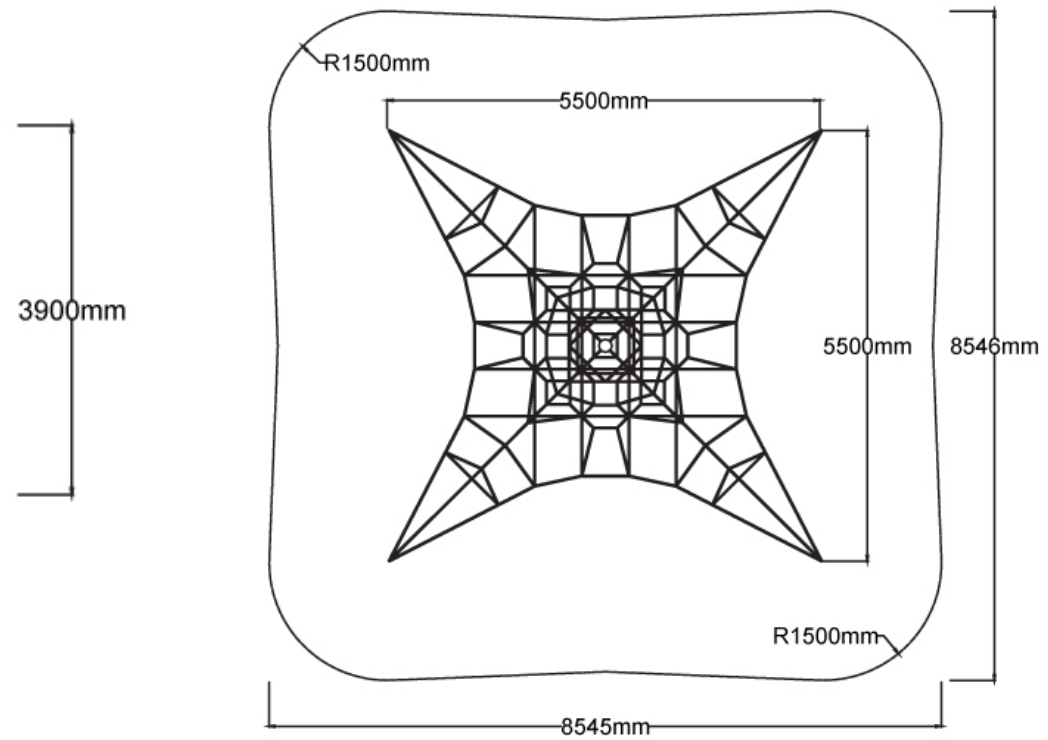

Users 1-22

Specifications

Max Height	3.9m
Fall Zone Area	70m ²
Max Fall Height	1.4m
Equipment Size	5.5m(w) x 5.5m(l) x 3.9m(h)

Materials & Equipment

Structure	Hot Dip Galvanized*
Dynamic	18mm steel reinforced rope
Static	Powdercoated aluminium clamps and caps, HDPE panels

*Unable to Powdercoated

Colours

[Click here](#) to see our Rope and Powdercoat colours or consult colours with Kaebel Leisure.

Side Elevation

Top View

DOWNLOADS

For access to our DWG files and High Resolution Product images, please [Click here](#) to login or create an account.