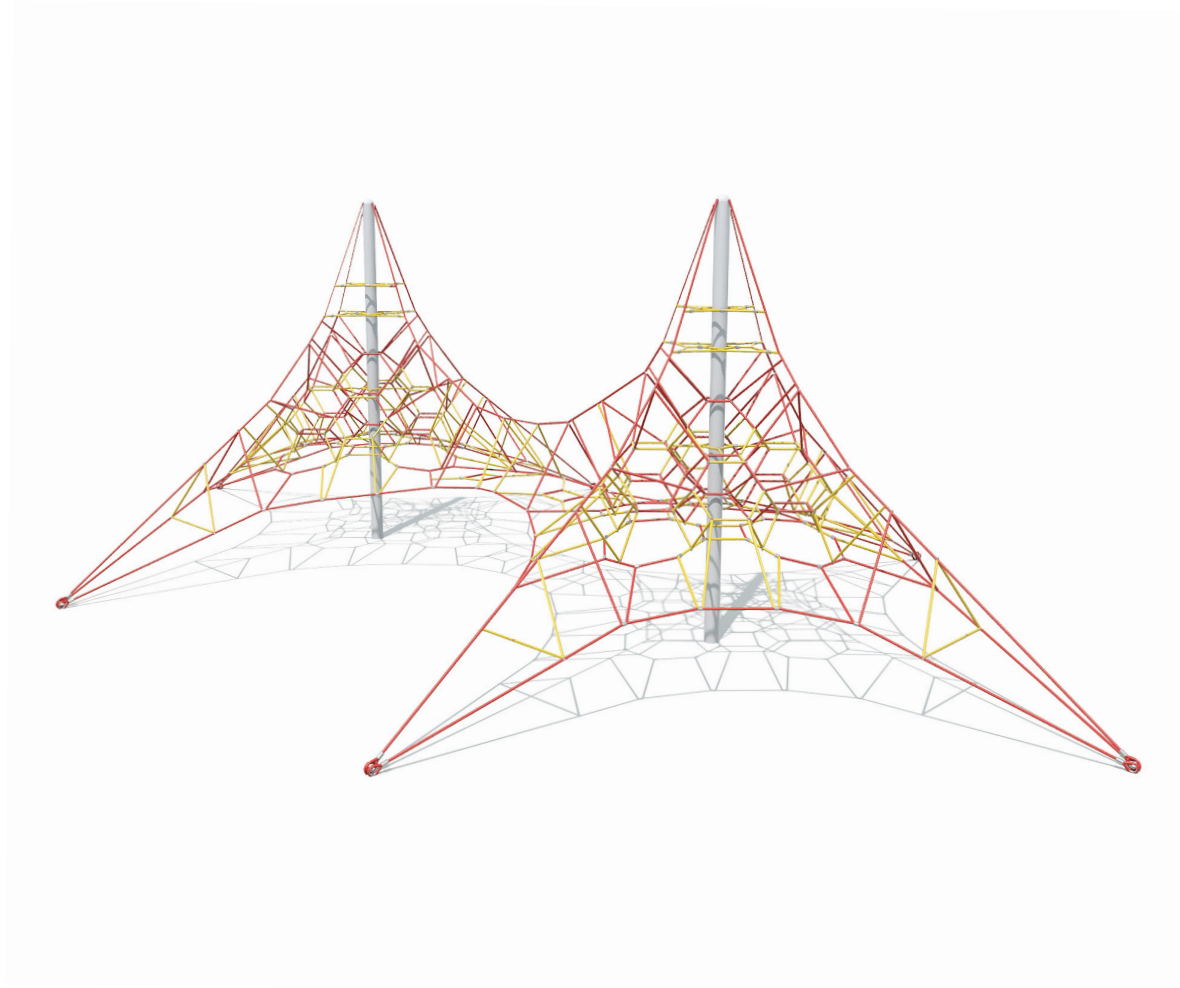

Users 1-43

Specifications

Max Height	3.9m
Fall Zone Area	118m ²
Max Fall Height	1.4m
Equipment Size	7.7m(w) x 13m(l) x 3.9m(h)

Materials & Equipment

Structure	Hot Dip Galvanized*
Dynamic	18mm steel reinforced rope
Static	Powdercoated aluminium clamps and caps, HDPE panels

*Unable to Powdercoated

Colours

[Click here](#) to see our Rope and Powdercoat colours or consult colours with Kaebel Leisure.

Side Elevation

Top View

DOWNLOADS

For access to our DWG files and High Resolution Product images, please [Click here](#) to login or create an account.