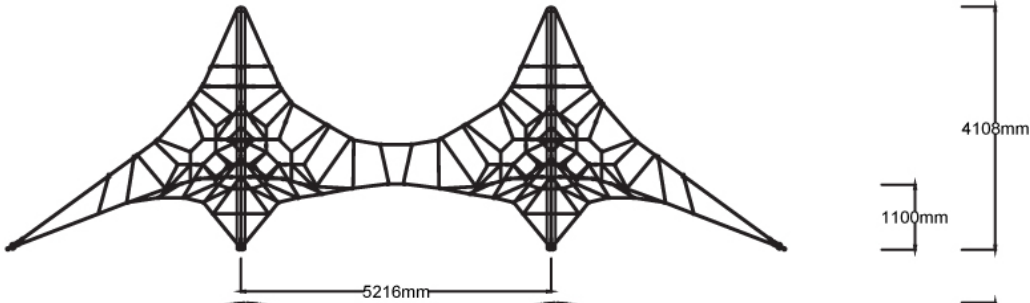

Side Elevation