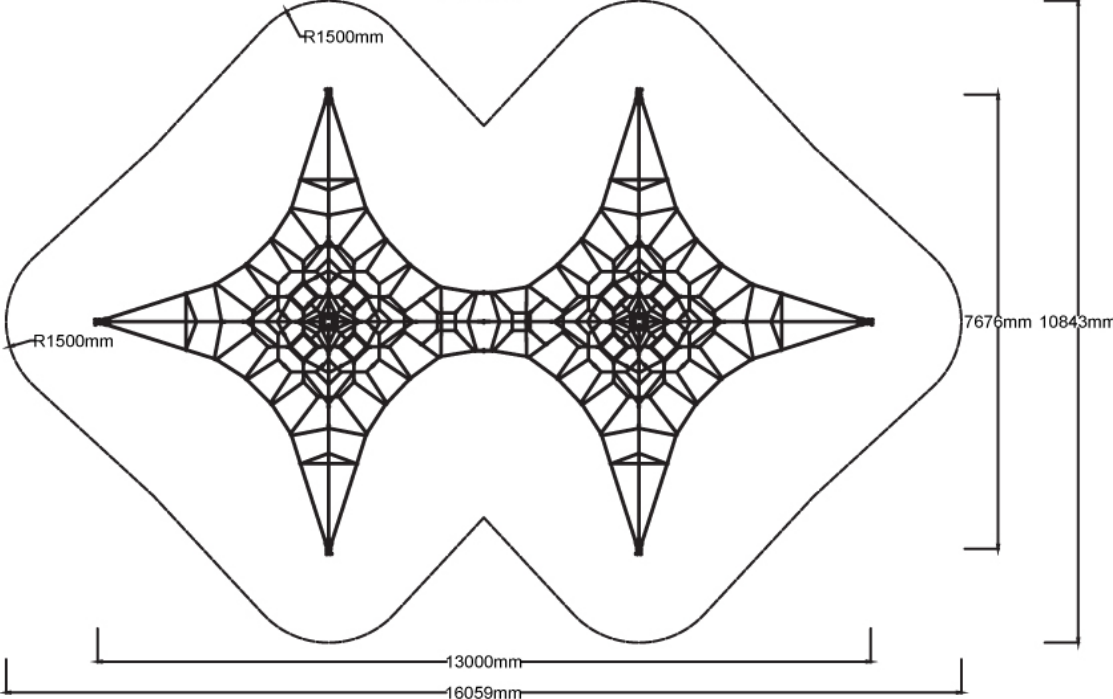

Users 1-43

Specifications

Max Height	3.9m
Fall Zone Area	118m ²
Max Fall Height	1.4m
Equipment Size	7.7m(w) x 13m(l) x 3.9m(h)

Materials & Equipment

Structure	Hot Dip Galvanized*
Dynamic	18mm steel reinforced rope
Static	Powdercoated aluminium clamps and caps, HDPE panels

*Unable to Powdercoated

Colours

[Click here](#) to see our Rope and Powdercoat colours or consult colours with Kaebel Leisure.

Side Elevation

Top View

DOWNLOADS

For access to our DWG files and High Resolution Product images, please [Click here](#) to login or create an account.