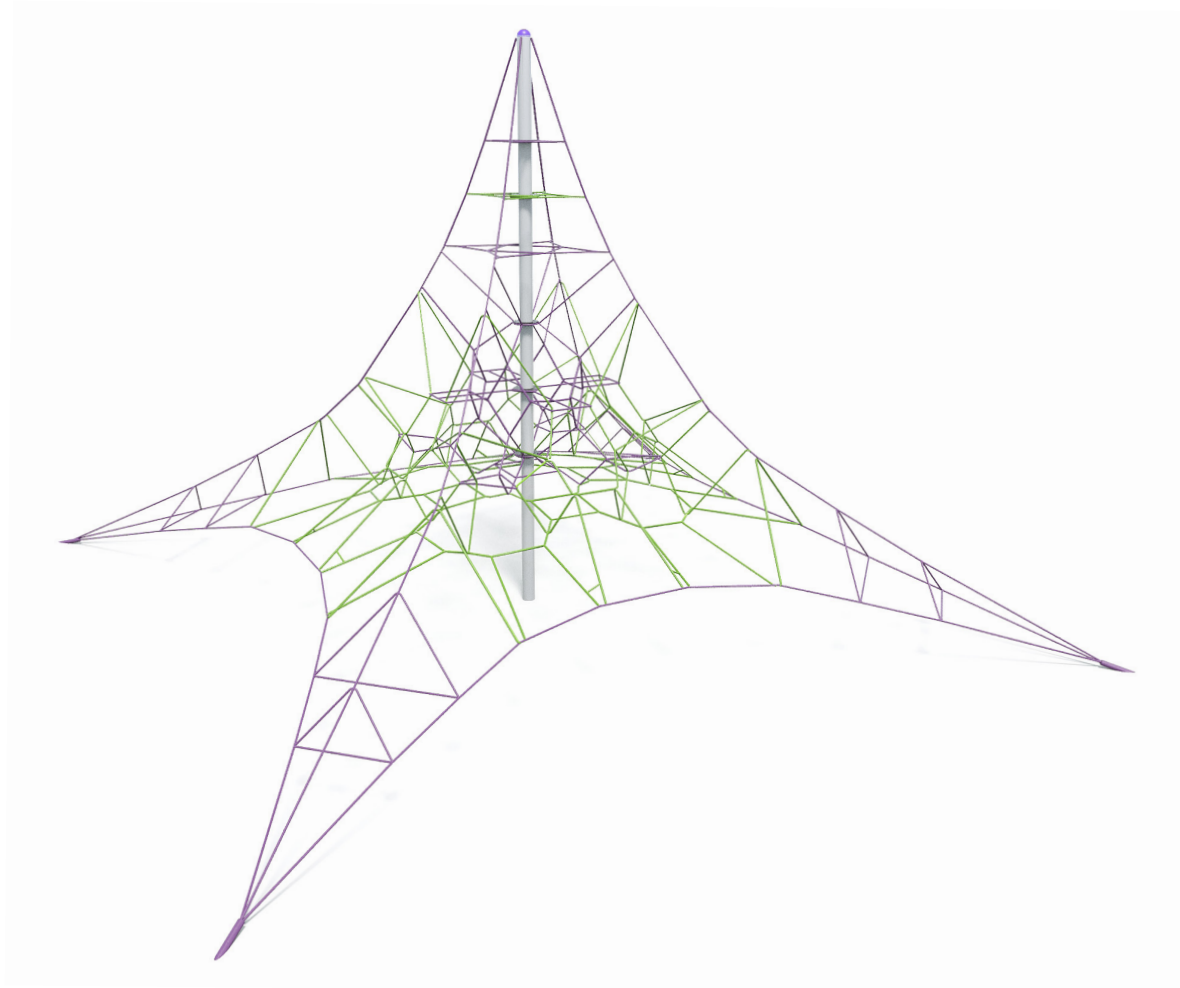

Users 1-50

Specifications

Max Height	5.7m
Fall Zone Area	130m ²
Max Fall Height	1.6m
Equipment Size	8.3m(w) x 8.3m(l) x 5.7m(h)

Materials & Equipment

Structure	Hot Dip Galvanized*
Dynamic	18mm steel reinforced rope
Static	Powdercoated aluminium clamps and caps, HDPE panels

*Unable to Powdercoated

Colours

[Click here](#) to see our Rope and Powdercoat colours or consult colours with Kaebel Leisure.

Side Elevation

Top View

DOWNLOADS

For access to our DWG files and High Resolution Product images, please [Click here](#) to login or create an account.