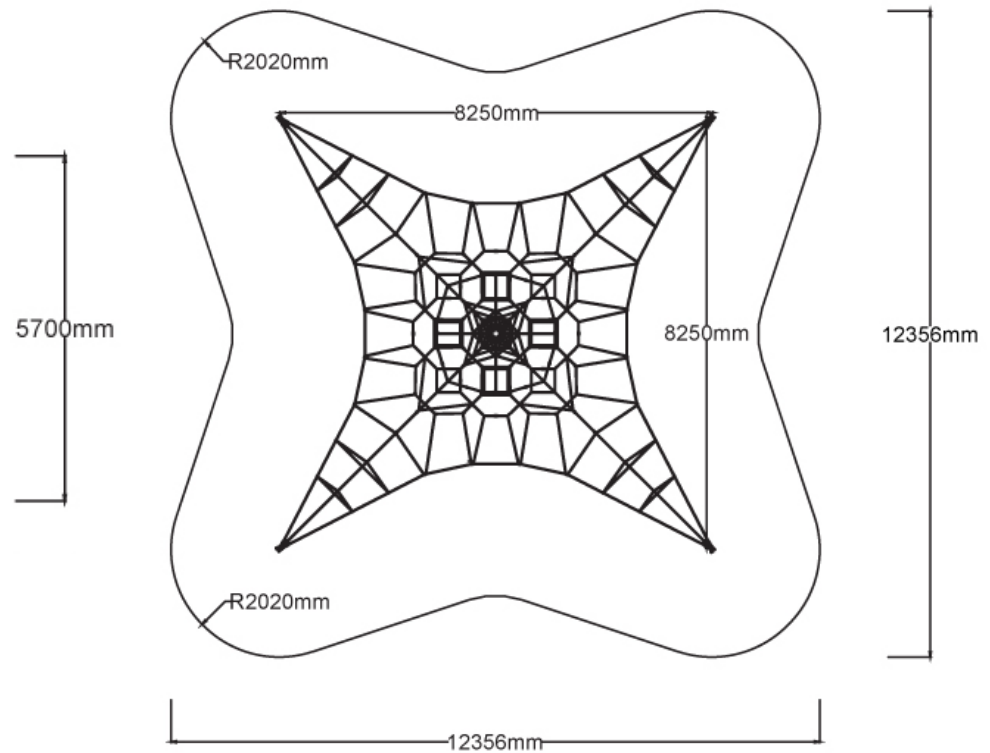

Users 1-50

Specifications

Max Height	5.7m
Fall Zone Area	130m ²
Max Fall Height	1.6m
Equipment Size	8.3m(w) x 8.3m(l) x 5.7m(h)

Materials & Equipment

Structure	Hot Dip Galvanized*
Dynamic	18mm steel reinforced rope
Static	Powdercoated aluminium clamps and caps, HDPE panels

*Unable to Powdercoated

Colours

[Click here](#) to see our Rope and Powdercoat colours or consult colours with Kaebel Leisure.

Side Elevation

Top View

DOWNLOADS

For access to our DWG files and High Resolution Product images, please [Click here](#) to login or create an account.