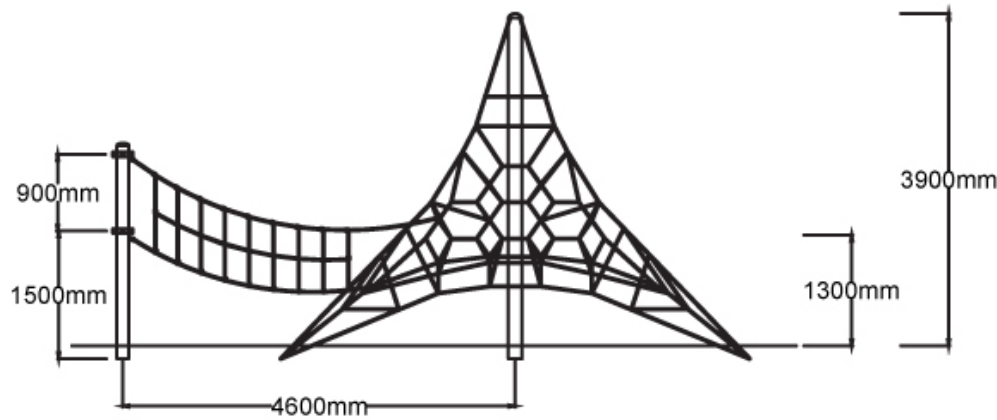

### Specifications

Max Height	3.9m
Fall Zone Area	55+12.1m <sup>2</sup>
Max Fall Height	2.5m
Equipment Size	5.5m(w) x 7.4m(l) x 3.9m(h)

## Side Elevation