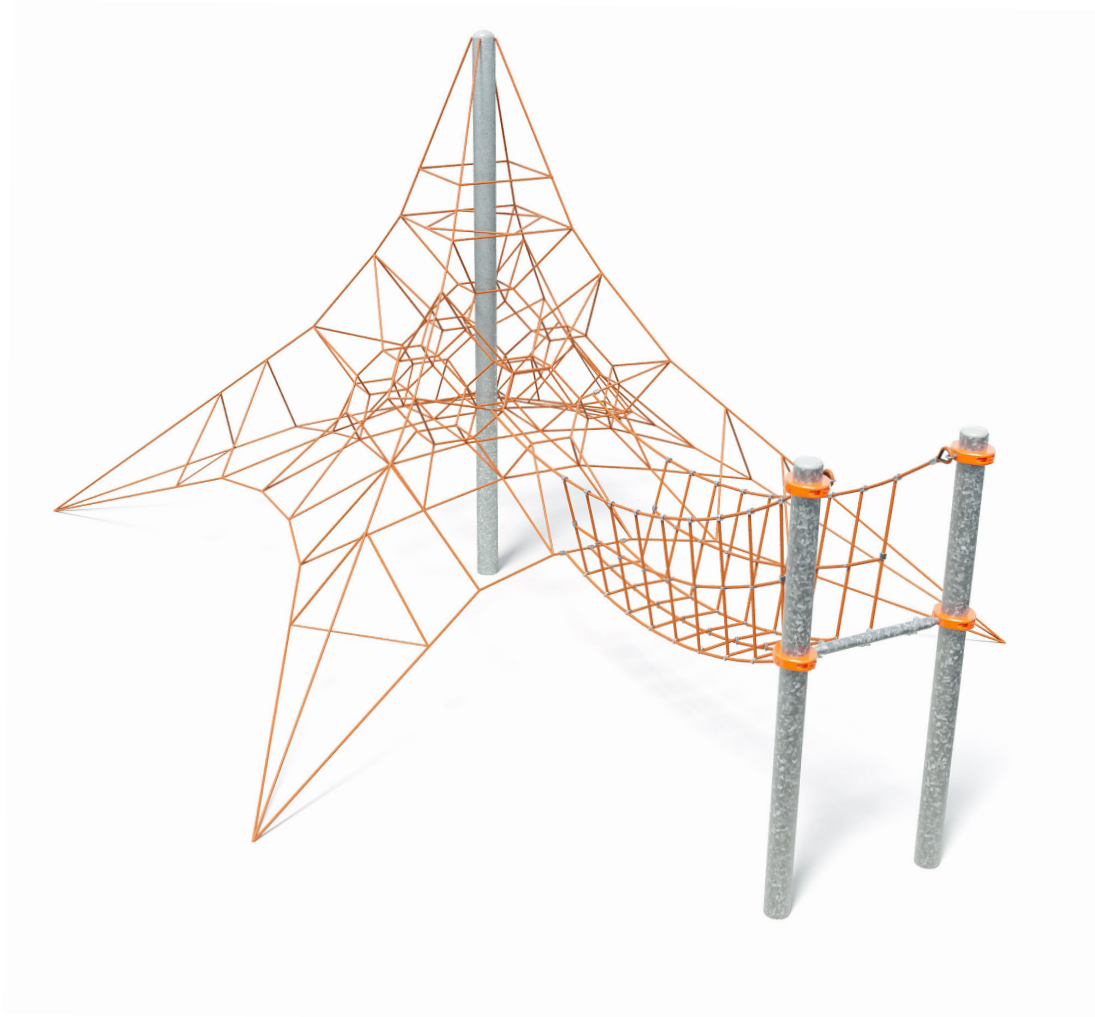

### Specifications

Max Height	3.9m
Fall Zone Area	55+12.1m <sup>2</sup>
Max Fall Height	2.5m
Equipment Size	5.5m(w) x 7.4m(l) x 3.9m(h)

### Materials & Equipment

Structure	Powdercoated DuraGal
Dynamic	18mm steel reinforced rope
Static	Powdercoated aluminium clamps and caps

## Side Elevation