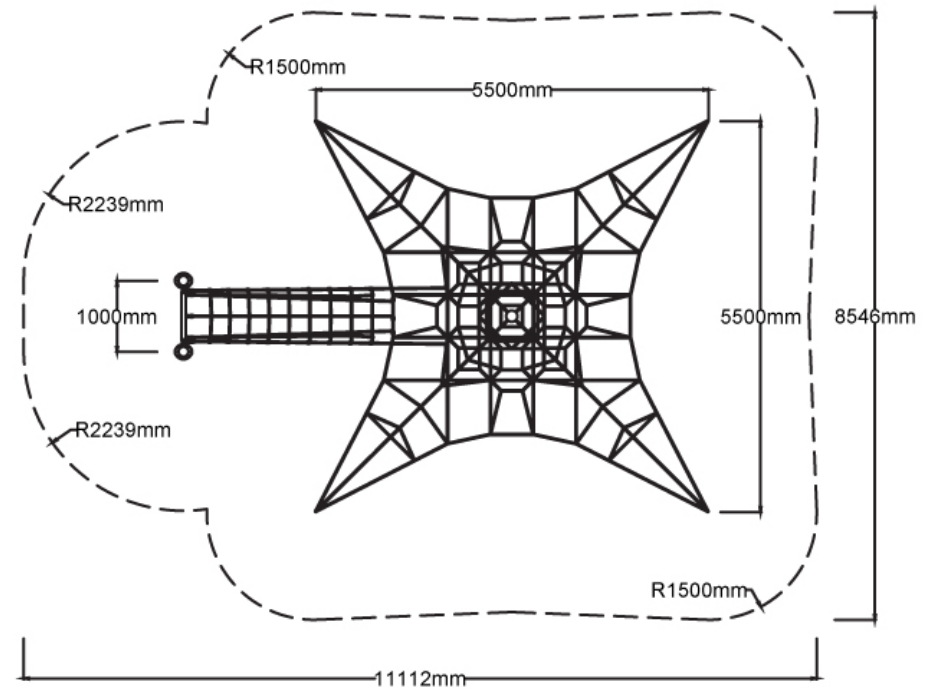

Top View

DOWNLOADS

For access to our DWG files and High Resolution Product images, please [Click here](#) to login or create an account.