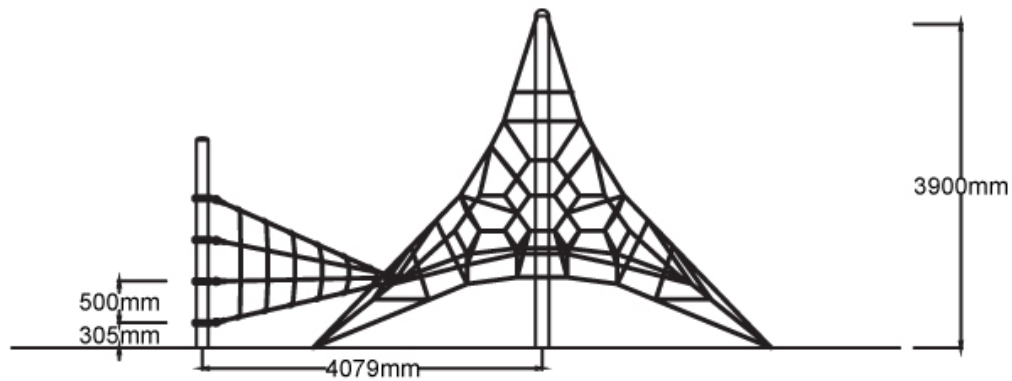

Side Elevation