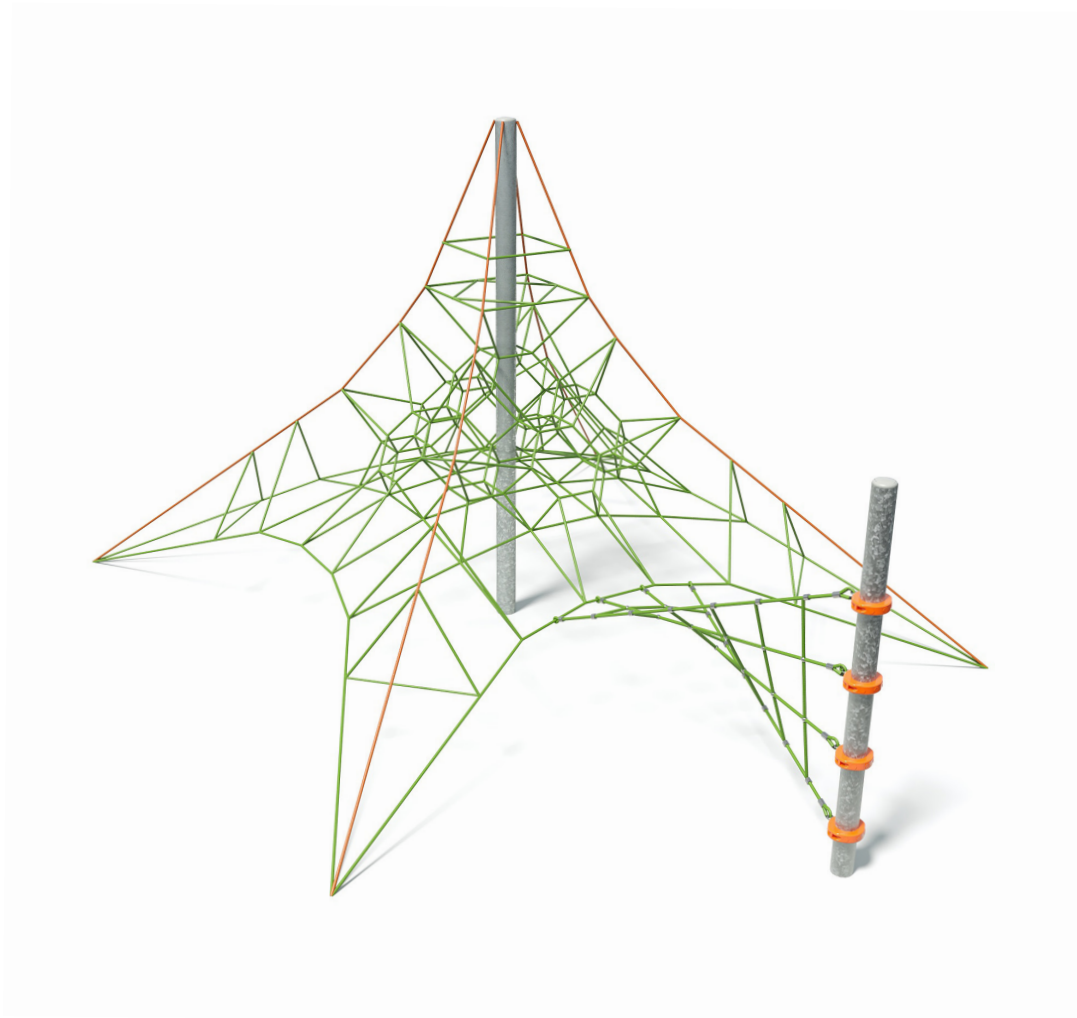

Users 1-24

Specifications

Max Height	3.9m
Fall Zone Area	78.7m ²
Max Fall Height	2.4m
Equipment Size	5.5m(w) x 6.9m(l) x 3.9m(h)

Materials & Equipment

Structure	Powdercoated DuraGal
Dynamic	18mm steel reinforced rope
Static	Powdercoated aluminium clamps and caps

Colours

[Click here](#) to see our Rope and Powdercoat colours or consult colours with Kaebel Leisure.

Side Elevation

Top View

DOWNLOADS

For access to our DWG files and High Resolution Product images, please [Click here](#) to login or create an account.