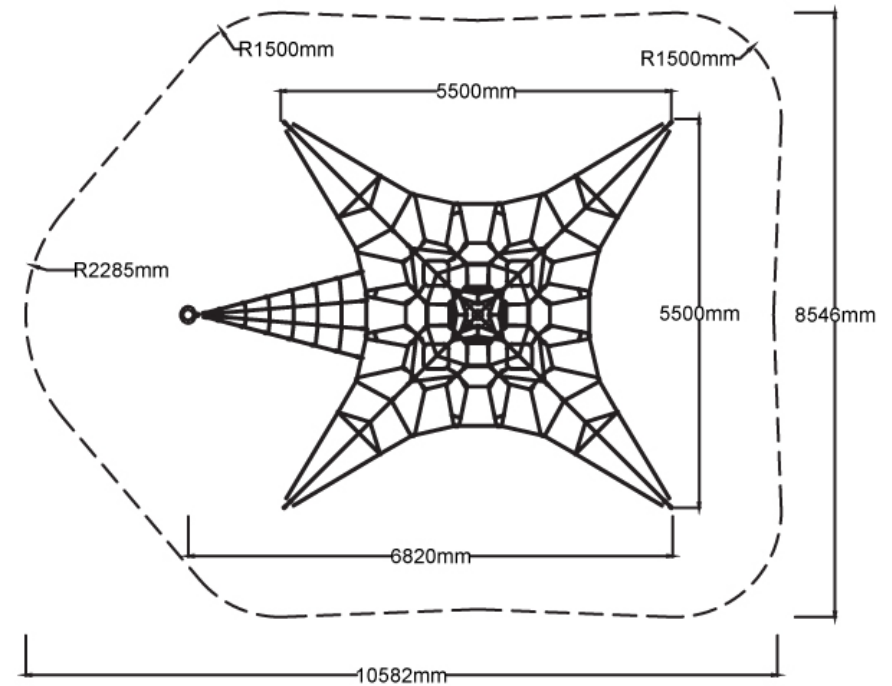

Users 1-24

Specifications

Max Height	3.9m
Fall Zone Area	78.7m ²
Max Fall Height	2.4m
Equipment Size	5.5m(w) x 6.9m(l) x 3.9m(h)

Materials & Equipment

Structure	Powdercoated DuraGal
Dynamic	18mm steel reinforced rope
Static	Powdercoated aluminium clamps and caps

Colours

[Click here](#) to see our Rope and Powdercoat colours or consult colours with Kaebel Leisure.

Side Elevation

Top View

DOWNLOADS

For access to our DWG files and High Resolution Product images, please [Click here](#) to login or create an account.