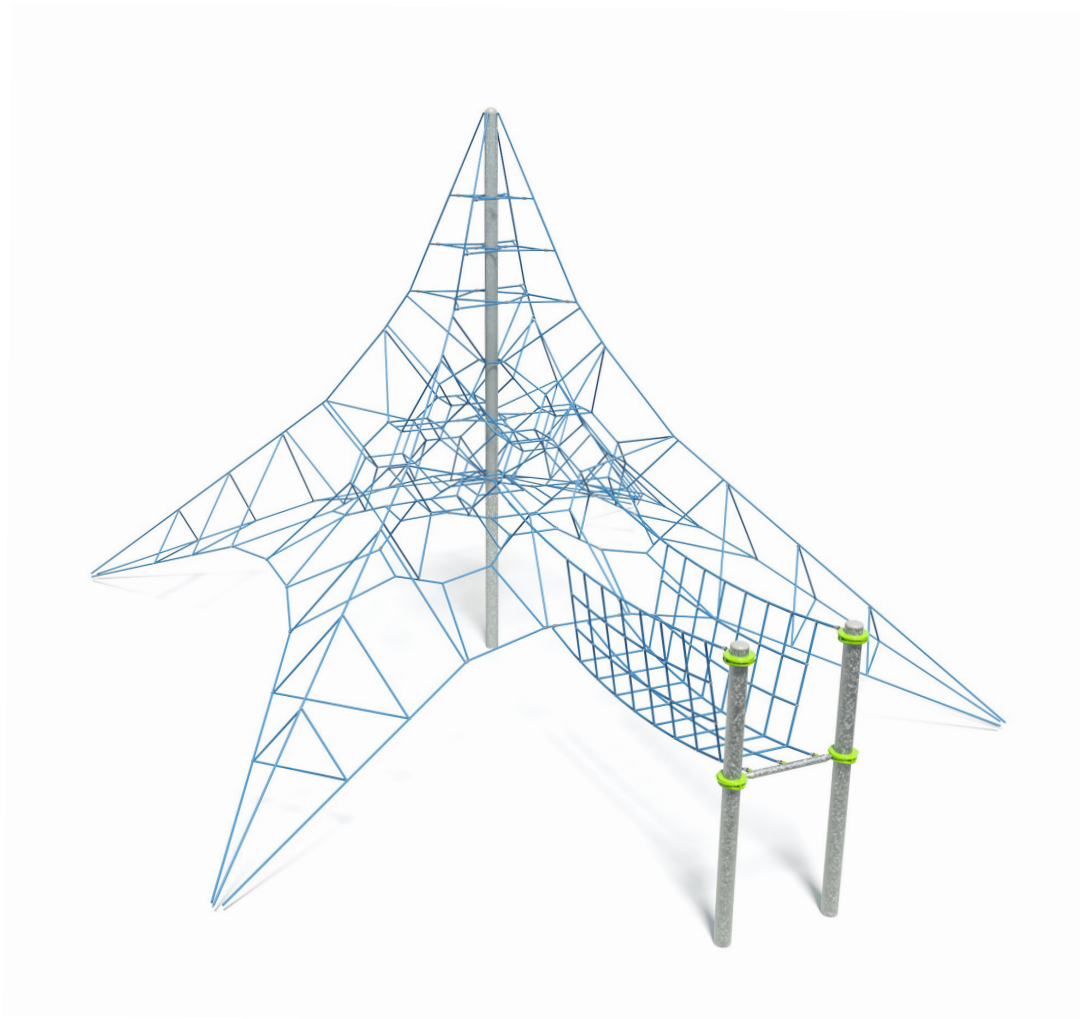

Users 9

Specifications

Max Height	5.7m
Fall Zone Area	107+10.7m ²
Max Fall Height	2.5m
Equipment Size	8.4m(w) x 9.6m(l) x 5.7m(h)

Materials & Equipment

Structure	Powdercoated DuraGal
Dynamic	18mm steel reinforced rope
Static	Powdercoated aluminium clamps and caps

Colours

[Click here](#) to see our Rope and Powdercoat colours or consult colours with Kaebel Leisure.

Side Elevation

Top View

DOWNLOADS

For access to our DWG files and High Resolution Product images, please [Click here](#) to login or create an account.