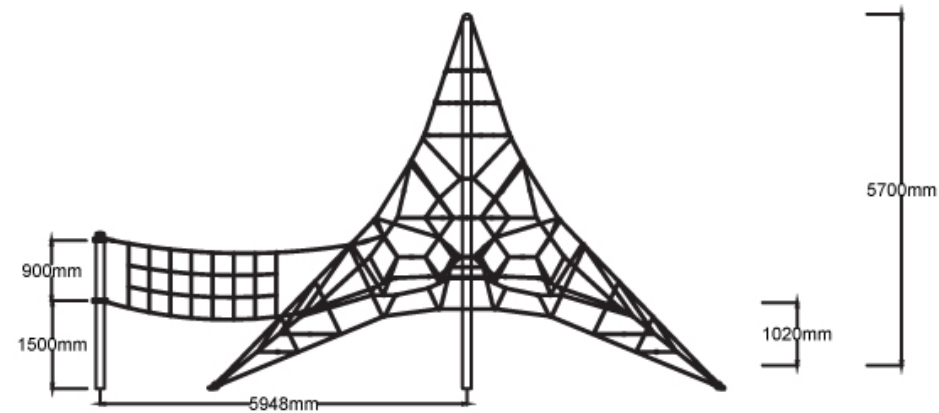

Users 9

Specifications

Max Height	5.7m
Fall Zone Area	107+10.7m ²
Max Fall Height	2.5m
Equipment Size	8.4m(w) x 9.6m(l) x 5.7m(h)

Materials & Equipment

Structure	Powdercoated DuraGal
Dynamic	18mm steel reinforced rope
Static	Powdercoated aluminium clamps and caps

Colours

[Click here](#) to see our Rope and Powdercoat colours or consult colours with Kaebel Leisure.

Side Elevation

Top View

DOWNLOADS

For access to our DWG files and High Resolution Product images, please [Click here](#) to login or create an account.