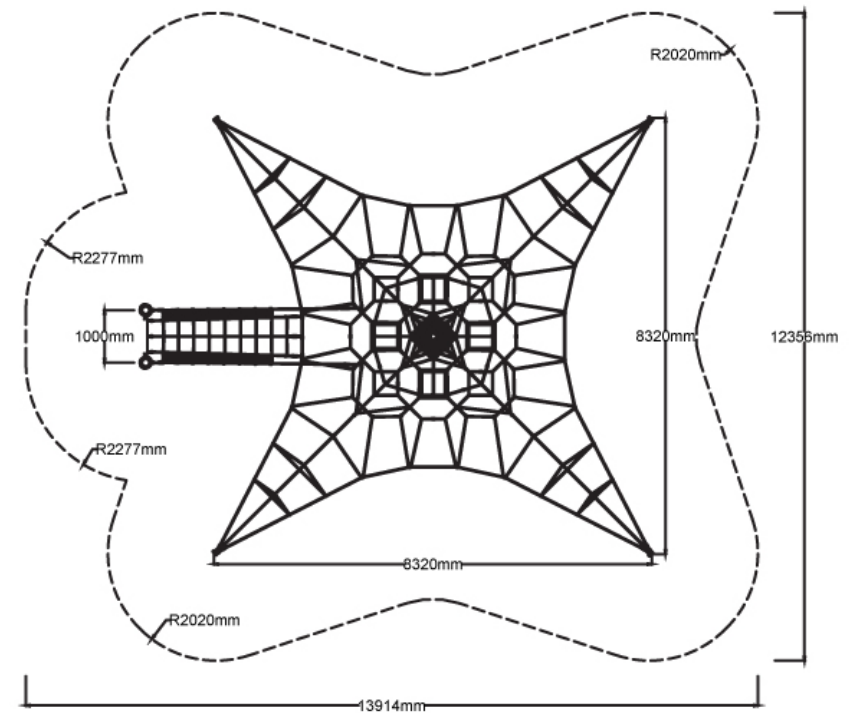

Users 9

Specifications

Max Height	5.7m
Fall Zone Area	107+10.7m ²
Max Fall Height	2.5m
Equipment Size	8.4m(w) x 9.6m(l) x 5.7m(h)

Materials & Equipment

Structure	Powdercoated DuraGal
Dynamic	18mm steel reinforced rope
Static	Powdercoated aluminium clamps and caps

Colours

[Click here](#) to see our Rope and Powdercoat colours or consult colours with Kaebel Leisure.

Side Elevation

Top View

DOWNLOADS

For access to our DWG files and High Resolution Product images, please [Click here](#) to login or create an account.