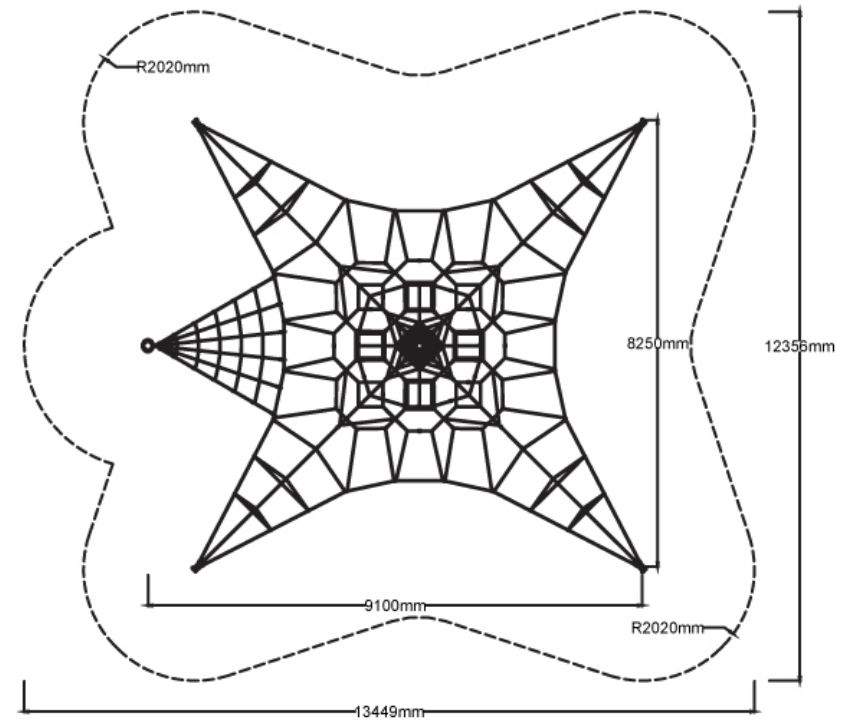

Side Elevation

Top View

DOWNLOADS

For access to our DWG files and High Resolution Product images, please [Click here](#) to login or create an account.