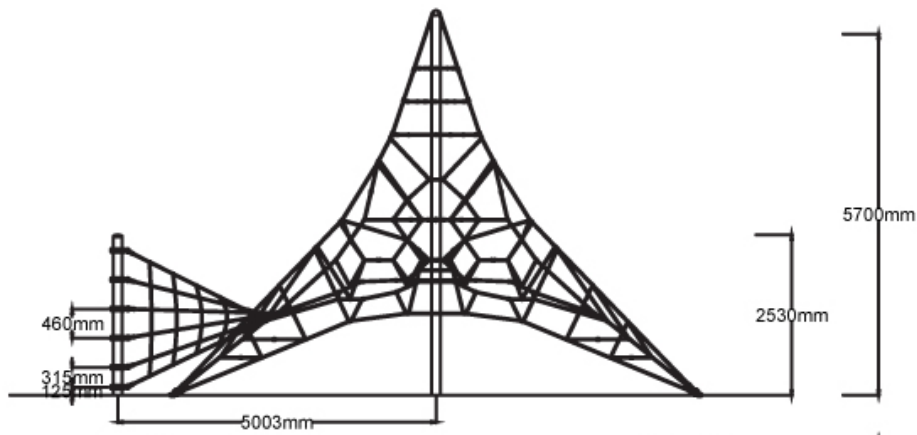

Side Elevation

Top View

DOWNLOADS

For access to our DWG files and High Resolution Product images, please [Click here](#) to login or create an account.