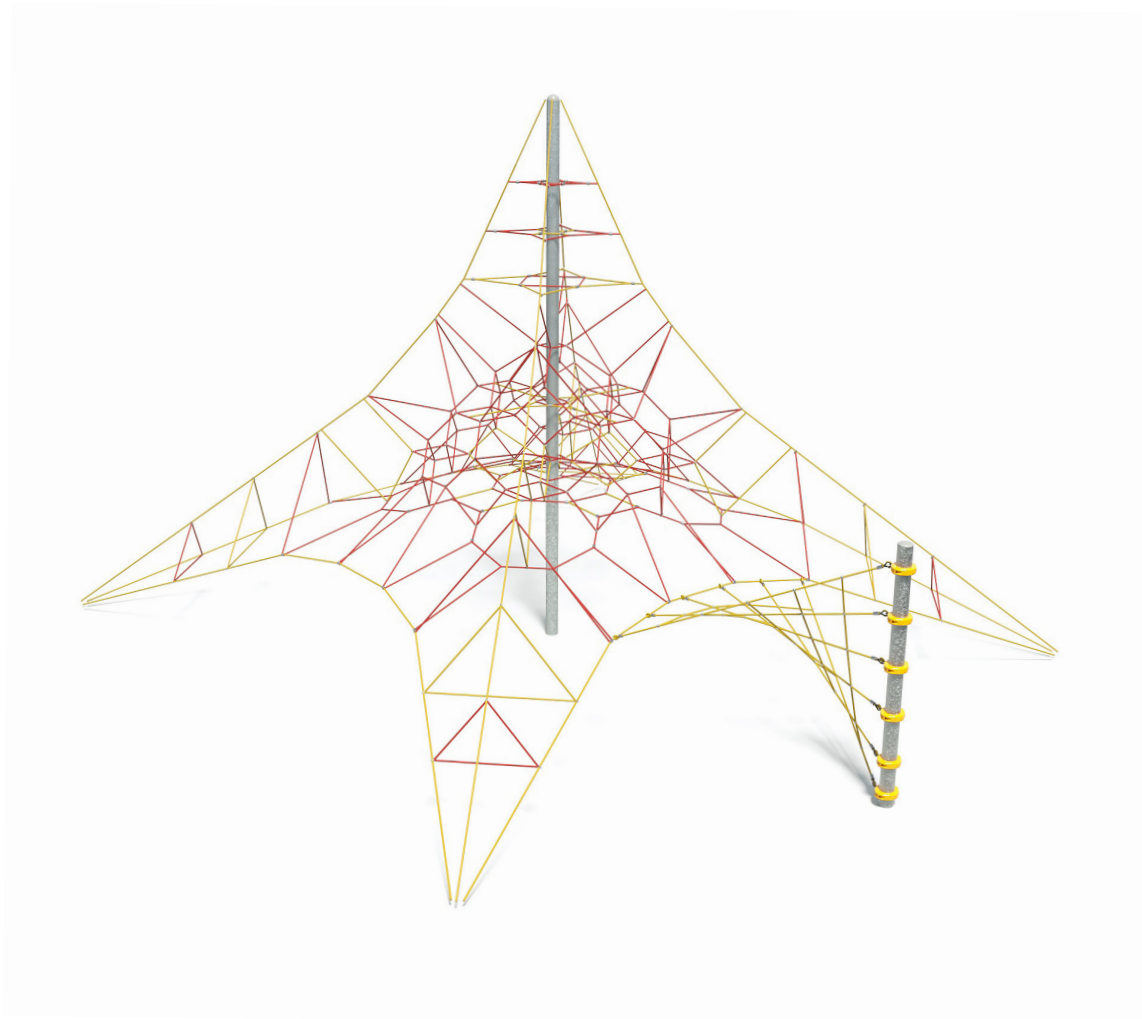

### Specifications

Max Height	5.7m
Fall Zone Area	107+7.7m <sup>2</sup>
Max Fall Height	2.4m
Equipment Size	8.3m(w) x 9.1m(l) x 5.7m(h)

### Materials & Equipment

Structure	Powdercoated DuraGal
Dynamic	18mm steel reinforced rope
Static	Powdercoated aluminium clamps and caps

## Side Elevation

## Top View