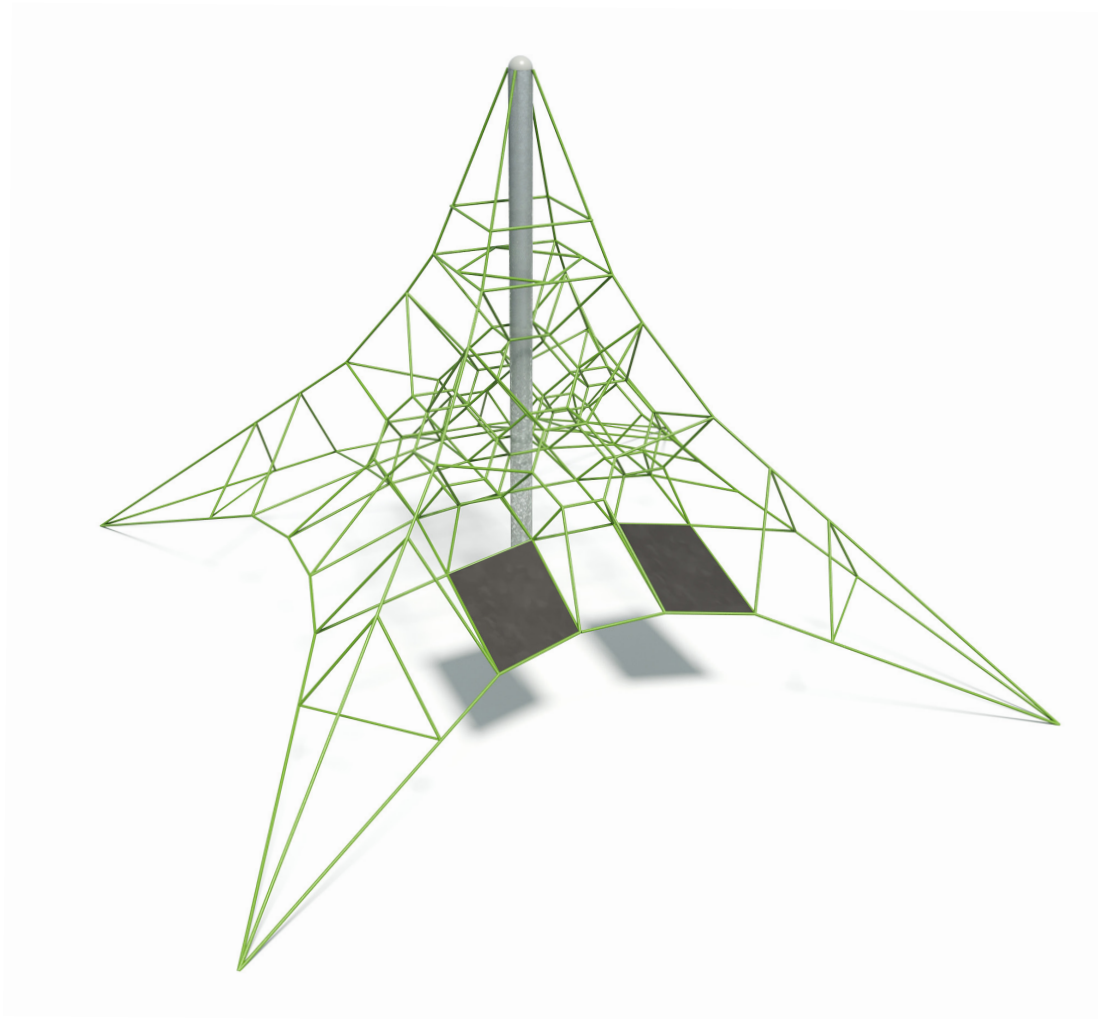

### Specifications

Max Height	3.9m
Fall Zone Area	70m <sup>2</sup>
Max Fall Height	1.4m
Equipment Size	5.5m(w) x 5.5m(l) x 3.9m(h)

### Materials & Equipment

Structure	Powdercoated DuraGal
Dynamic	18mm steel reinforced rope, Rubber membrane