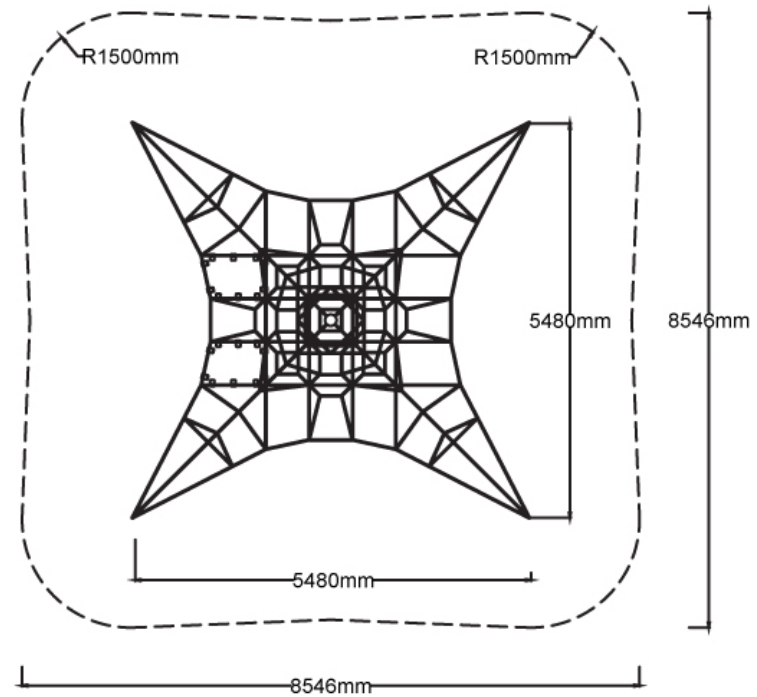

Top View

DOWNLOADS

For access to our DWG files and High Resolution Product images, please [Click here](#) to login or create an account.