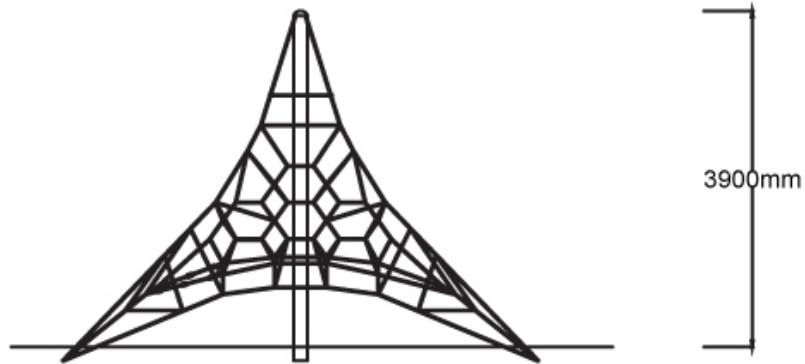

Side Elevation