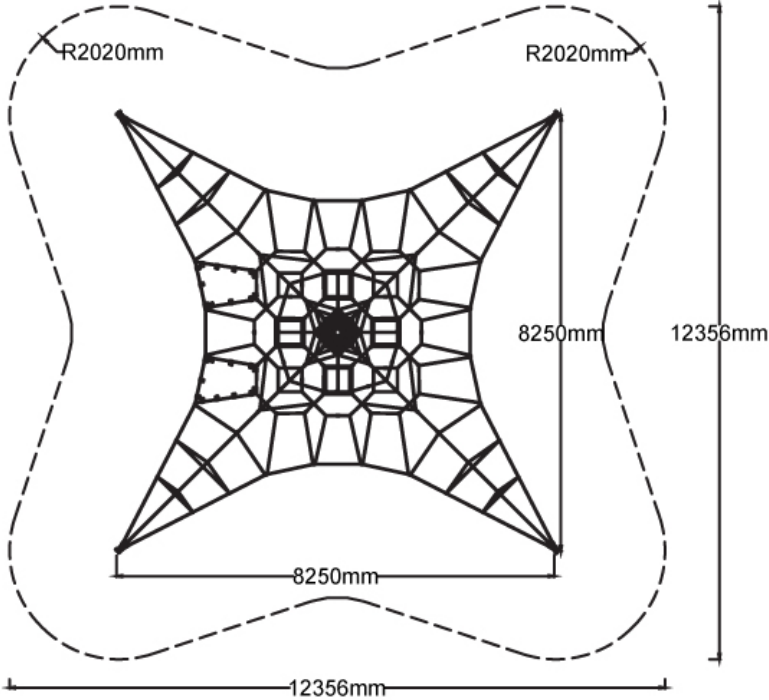

Users 1-50

Specifications

Max Height	5.7m
Fall Zone Area	130m ²
Max Fall Height	1.6m
Equipment Size	8.2m(w) x 8.2m(l) x 5.7m(h)

Materials & Equipment

Structure	Powdercoated DuraGal
Dynamic	18mm steel reinforced rope, Rubber membrane

Colours

[Click here](#) to see our Rope and Powdercoat colours or consult colours with Kaebel Leisure.

Side Elevation

Top View

DOWNLOADS

For access to our DWG files and High Resolution Product images, please [Click here](#) to login or create an account.