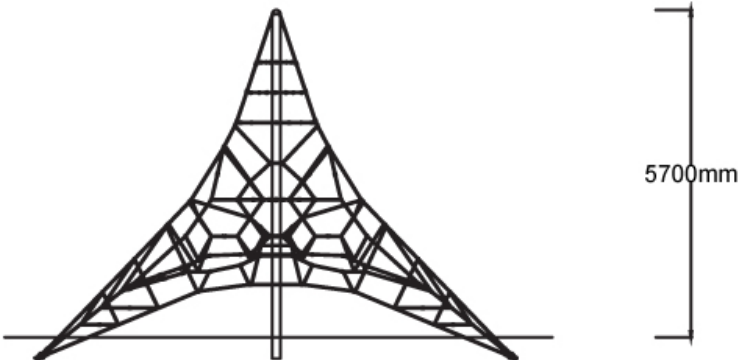

Side Elevation