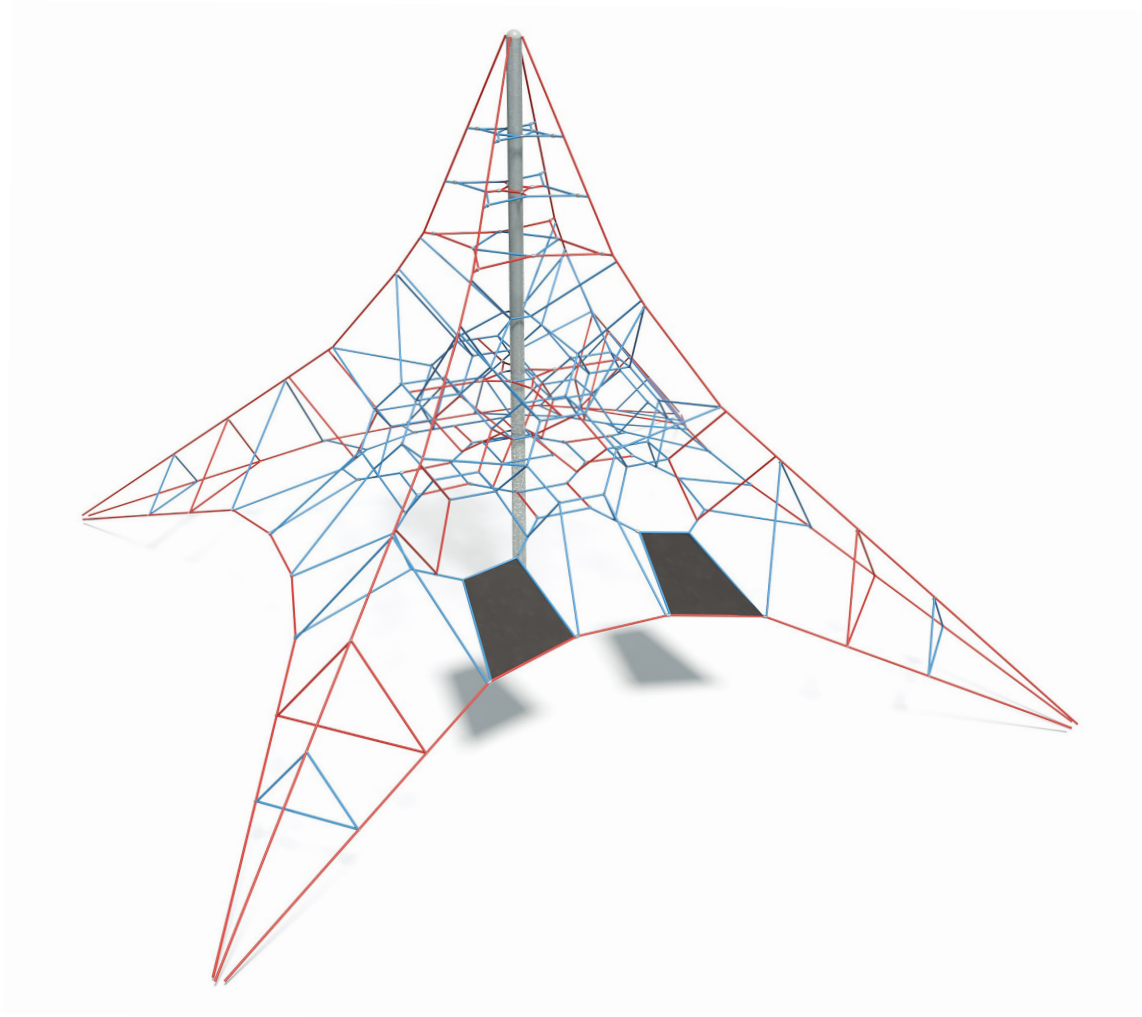

Users 1-50

Specifications

Max Height	5.7m
Fall Zone Area	130m ²
Max Fall Height	1.6m
Equipment Size	8.2m(w) x 8.2m(l) x 5.7m(h)

Materials & Equipment

Structure	Powdercoated DuraGal
Dynamic	18mm steel reinforced rope, Rubber membrane

Colours

[Click here](#) to see our Rope and Powdercoat colours or consult colours with Kaebel Leisure.

Side Elevation

Top View

DOWNLOADS

For access to our DWG files and High Resolution Product images, please [Click here](#) to login or create an account.