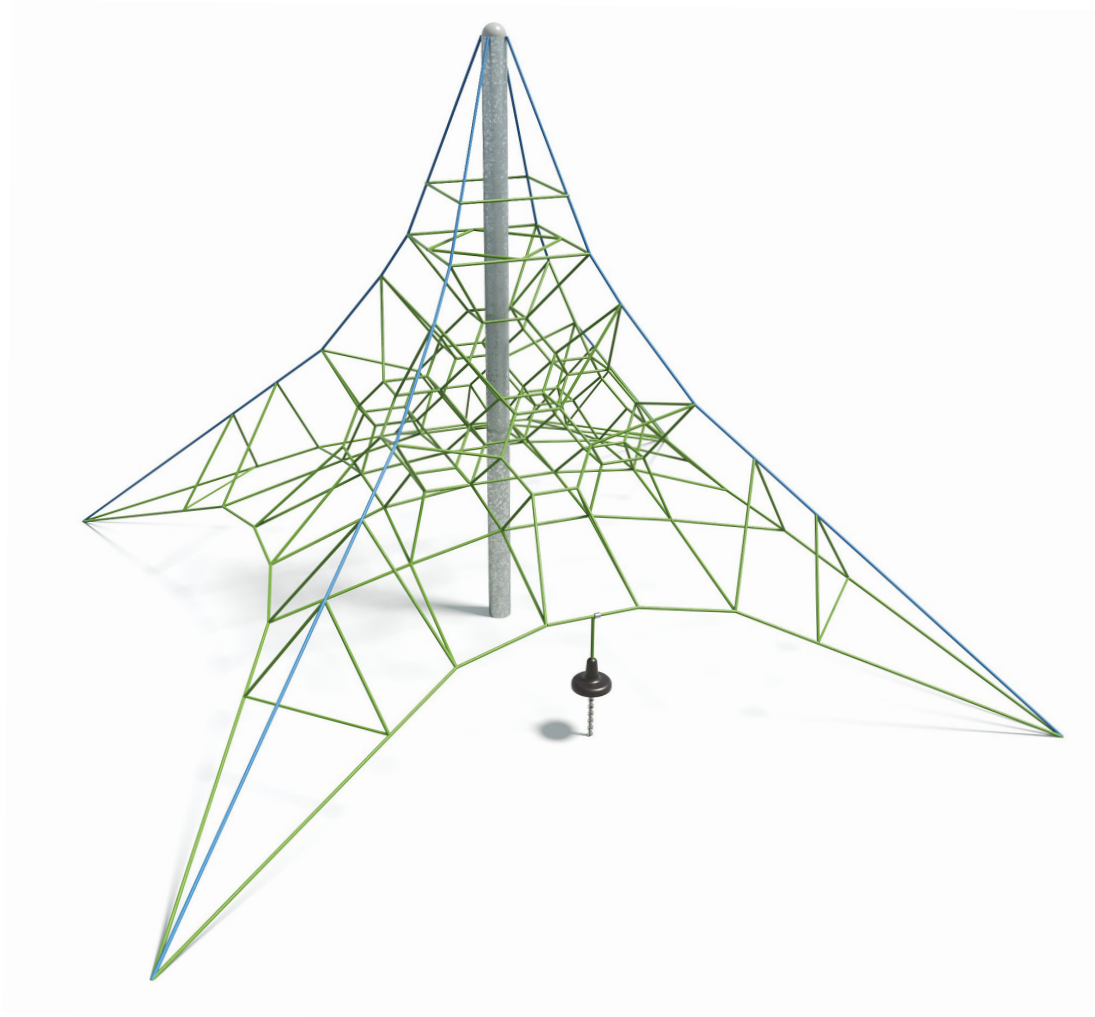

Users 1-22

Specifications

Max Height	3.9m
Fall Zone Area	70m ²
Max Fall Height	1.4m
Equipment Size	5.5m(w) x 5.5m(l) x 3.9m(h)

Materials & Equipment

Structure	Powdercoated DuraGal
Dynamic	18mm steel reinforced rope, Rubber pommel

Colours

[Click here](#) to see our Rope and Powdercoat colours or consult colours with Kaebel Leisure.

Side Elevation

Top View

DOWNLOADS

For access to our DWG files and High Resolution Product images, please [Click here](#) to login or create an account.