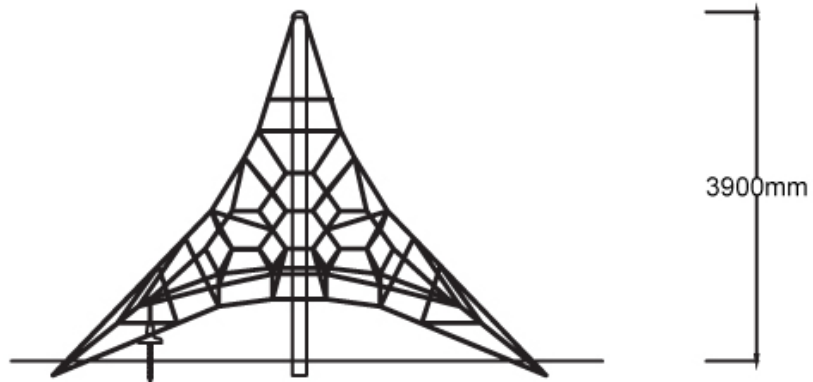

Side Elevation