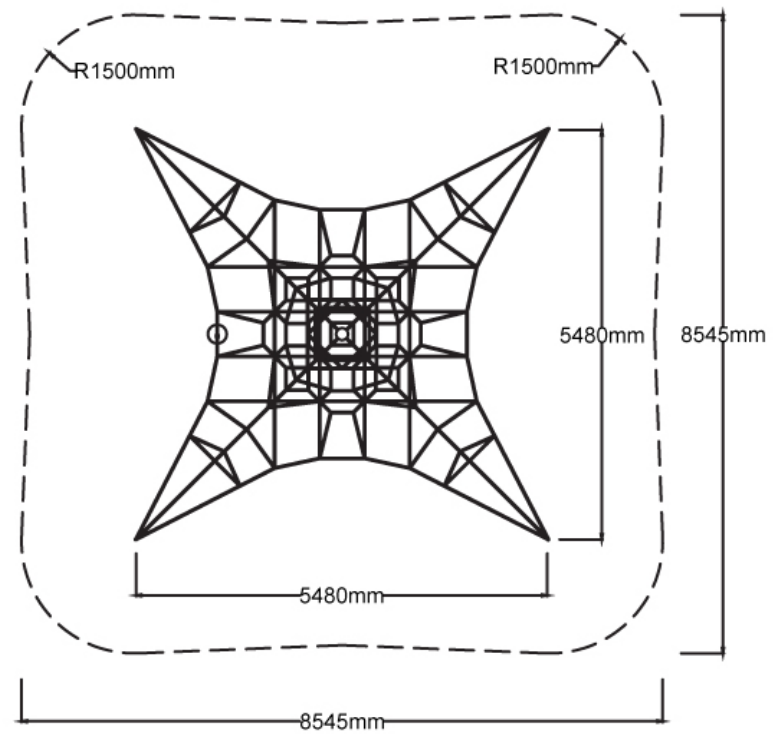

Users 1-22

Specifications

Max Height	3.9m
Fall Zone Area	70m ²
Max Fall Height	1.4m
Equipment Size	5.5m(w) x 5.5m(l) x 3.9m(h)

Materials & Equipment

Structure	Powdercoated DuraGal
Dynamic	18mm steel reinforced rope, Rubber pommel

Colours

[Click here](#) to see our Rope and Powdercoat colours or consult colours with Kaebel Leisure.

Side Elevation

Top View

DOWNLOADS

For access to our DWG files and High Resolution Product images, please [Click here](#) to login or create an account.