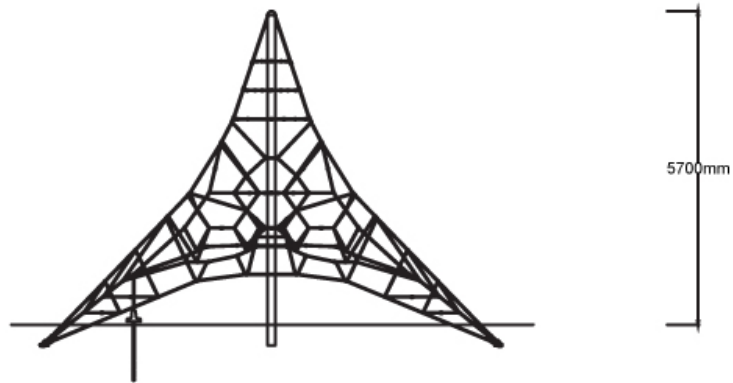

Users 1-50

Specifications

Max Height	5.7m
Fall Zone Area	130m ²
Max Fall Height	1.6m
Equipment Size	8.3m(w) x 8.3m(l) x 5.7m(h)

Materials & Equipment

Structure	Powdercoated DuraGal
Dynamic	18mm steel reinforced rope, Rubber pommel

Colours

[Click here](#) to see our Rope and Powdercoat colours or consult colours with Kaebel Leisure.

Side Elevation

Top View

DOWNLOADS

For access to our DWG files and High Resolution Product images, please [Click here](#) to login or create an account.