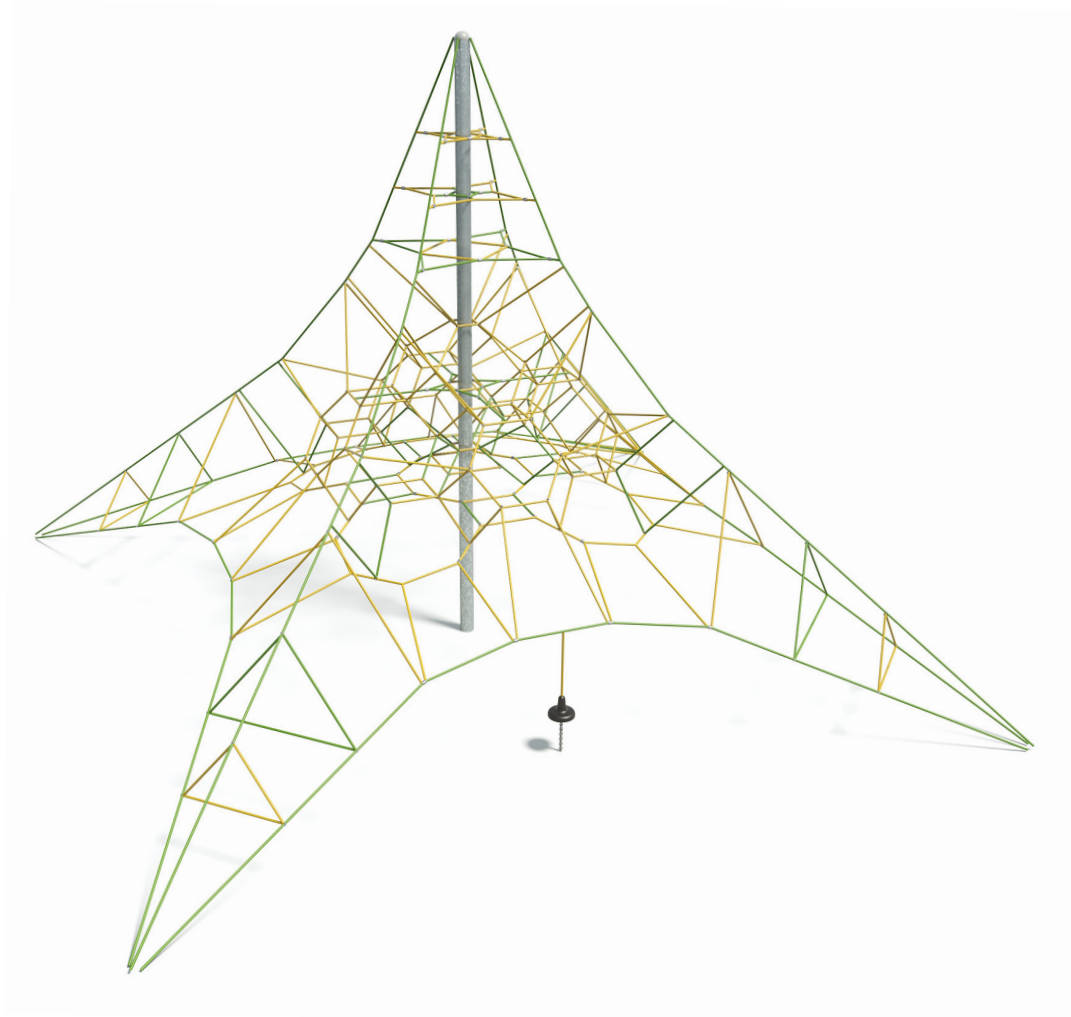

Users 1-50

Specifications

Max Height	5.7m
Fall Zone Area	130m ²
Max Fall Height	1.6m
Equipment Size	8.3m(w) x 8.3m(l) x 5.7m(h)

Materials & Equipment

Structure	Powdercoated DuraGal
Dynamic	18mm steel reinforced rope, Rubber pommel

Colours

[Click here](#) to see our Rope and Powdercoat colours or consult colours with Kaebel Leisure.

Side Elevation

Top View

DOWNLOADS

For access to our DWG files and High Resolution Product images, please [Click here](#) to login or create an account.