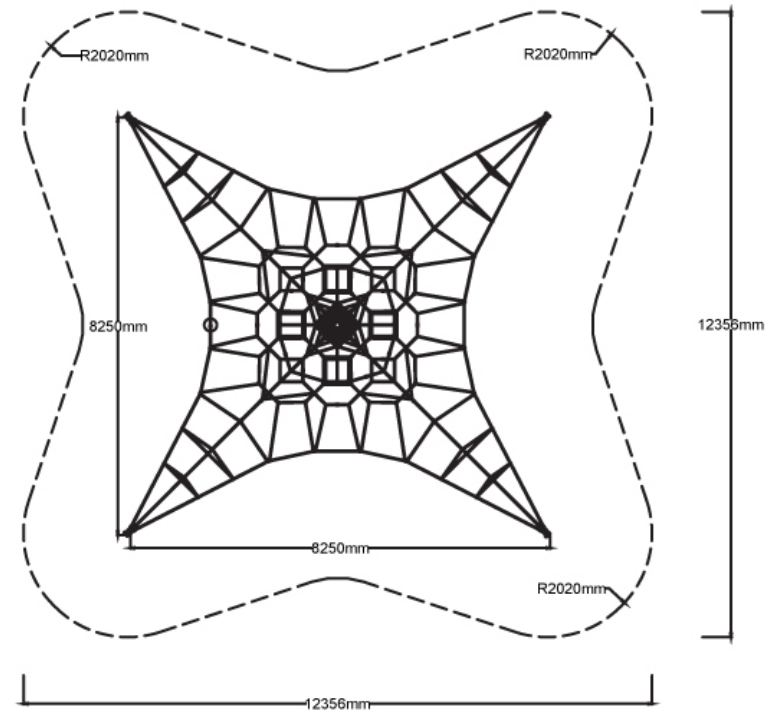

Users 1-50

Specifications

Max Height	5.7m
Fall Zone Area	130m ²
Max Fall Height	1.6m
Equipment Size	8.3m(w) x 8.3m(l) x 5.7m(h)

Materials & Equipment

Structure	Powdercoated DuraGal
Dynamic	18mm steel reinforced rope, Rubber pommel

Colours

[Click here](#) to see our Rope and Powdercoat colours or consult colours with Kaebel Leisure.

Side Elevation

Top View

DOWNLOADS

For access to our DWG files and High Resolution Product images, please [Click here](#) to login or create an account.