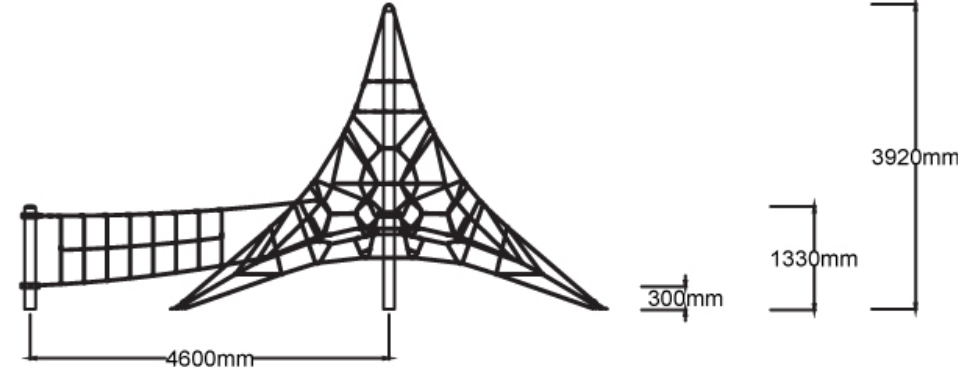

Users 1-24

Specifications

Max Height	3.9m
Fall Zone Area	76.5m ²
Max Fall Height	1.4m
Equipment Size	6.7m(w) x 7.9m(l) x 3.9m(h)

Materials & Equipment

Structure	Powdercoated DuraGal
Dynamic	18mm steel reinforced rope
Static	Powdercoated Aluminium clamps and caps

Colours

[Click here](#) to see our Rope and Powdercoat colours or consult colours with Kaebel Leisure.

Side Elevation

Top View

DOWNLOADS

For access to our DWG files and High Resolution Product images, please [Click here](#) to login or create an account.