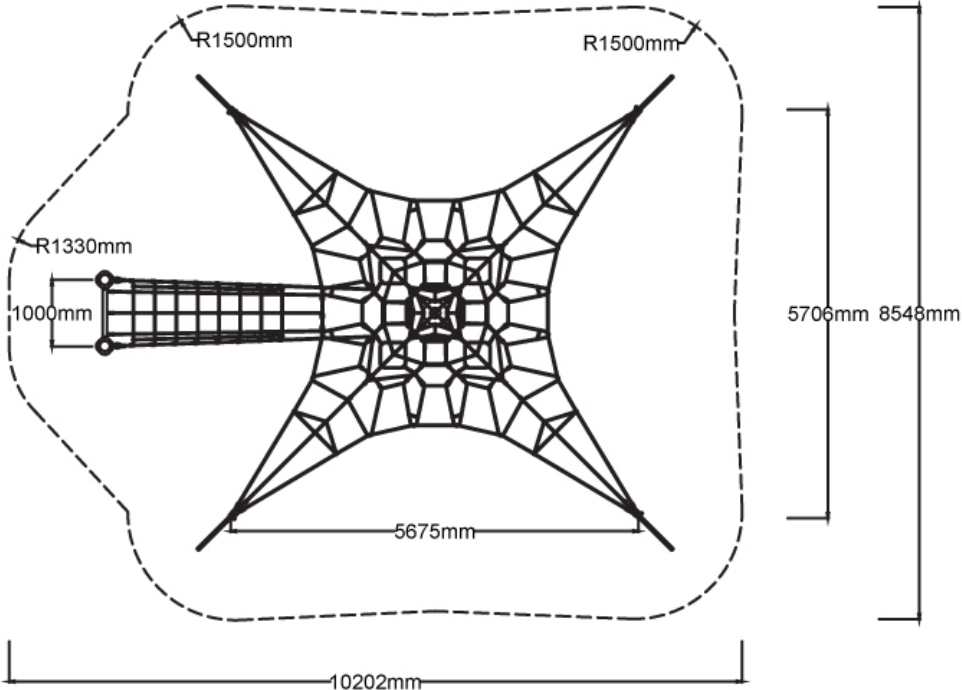

Users 1-24

Specifications

Max Height	3.9m
Fall Zone Area	76.5m ²
Max Fall Height	1.4m
Equipment Size	6.7m(w) x 7.9m(l) x 3.9m(h)

Materials & Equipment

Structure	Powdercoated DuraGal
Dynamic	18mm steel reinforced rope
Static	Powdercoated Aluminium clamps and caps

Colours

[Click here](#) to see our Rope and Powdercoat colours or consult colours with Kaebel Leisure.

Side Elevation

Top View

DOWNLOADS

For access to our DWG files and High Resolution Product images, please [Click here](#) to login or create an account.