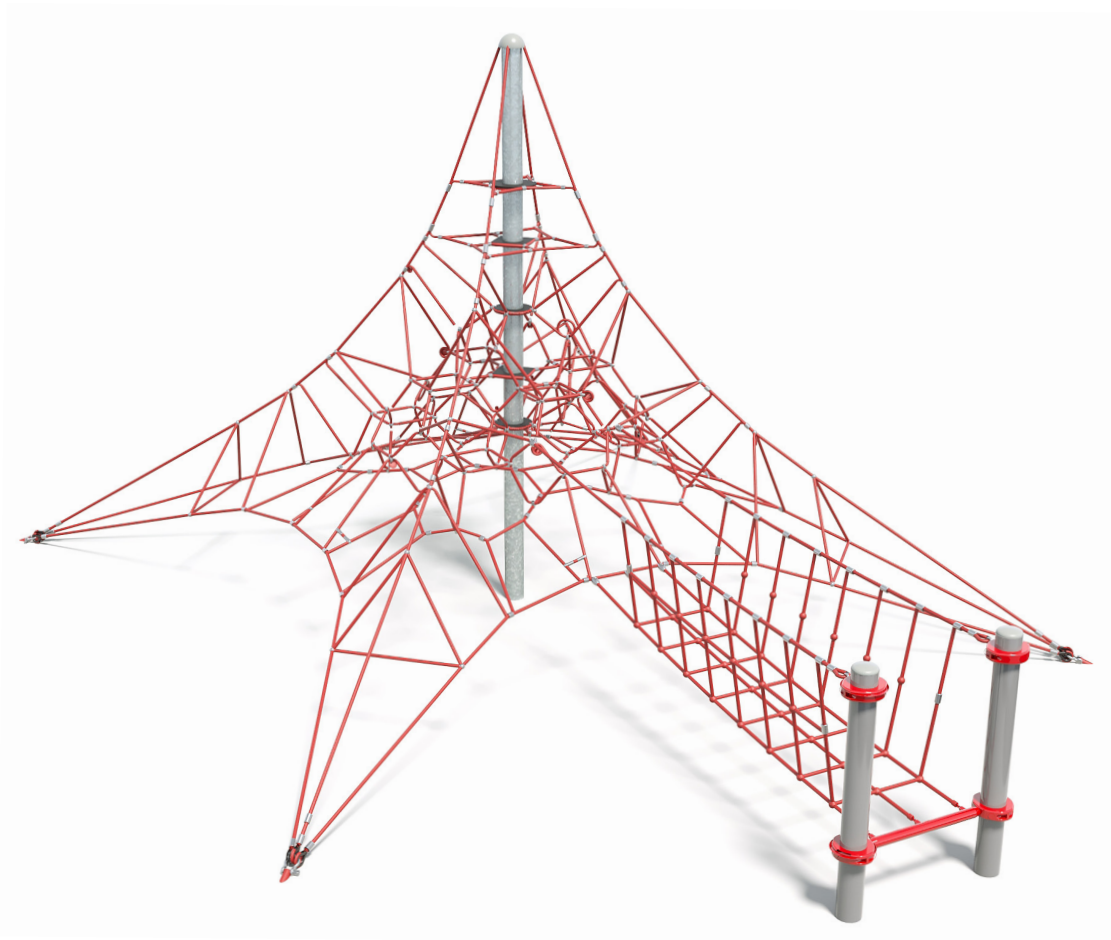

Users 1-24

Specifications

Max Height	3.9m
Fall Zone Area	76.5m ²
Max Fall Height	1.4m
Equipment Size	6.7m(w) x 7.9m(l) x 3.9m(h)

Materials & Equipment

Structure	Powdercoated DuraGal
Dynamic	18mm steel reinforced rope
Static	Powdercoated Aluminium clamps and caps

Colours

[Click here](#) to see our Rope and Powdercoat colours or consult colours with Kaebel Leisure.

Side Elevation

Top View

DOWNLOADS

For access to our DWG files and High Resolution Product images, please [Click here](#) to login or create an account.