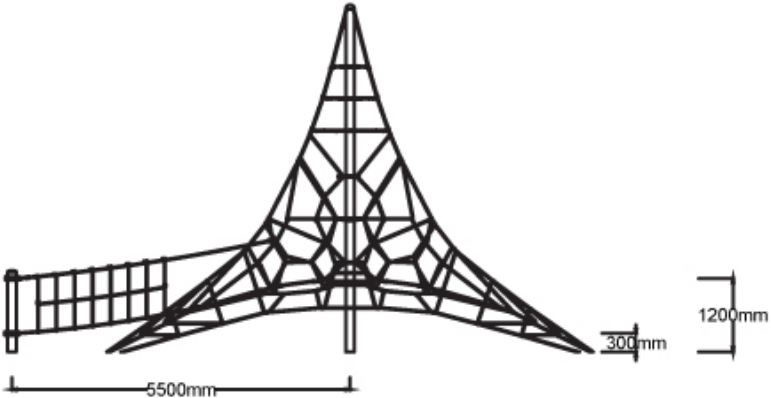

Users 1-48

Specifications

Max Height	5.7m
Fall Zone Area	107.6m ²
Max Fall Height	1.6m
Equipment Size	9.5m(w) x 10.3m(l) x 5.7m(h)

Materials & Equipment

Structure	Powdercoated DuraGal
Dynamic	18mm steel reinforced rope
Static	Powdercoated Aluminium clamps and caps

Colours

[Click here](#) to see our Rope and Powdercoat colours or consult colours with Kaebel Leisure.

All products are designed and owned by Kaebel Leisure. Drawings are concept only. Not to scale.

Side Elevation