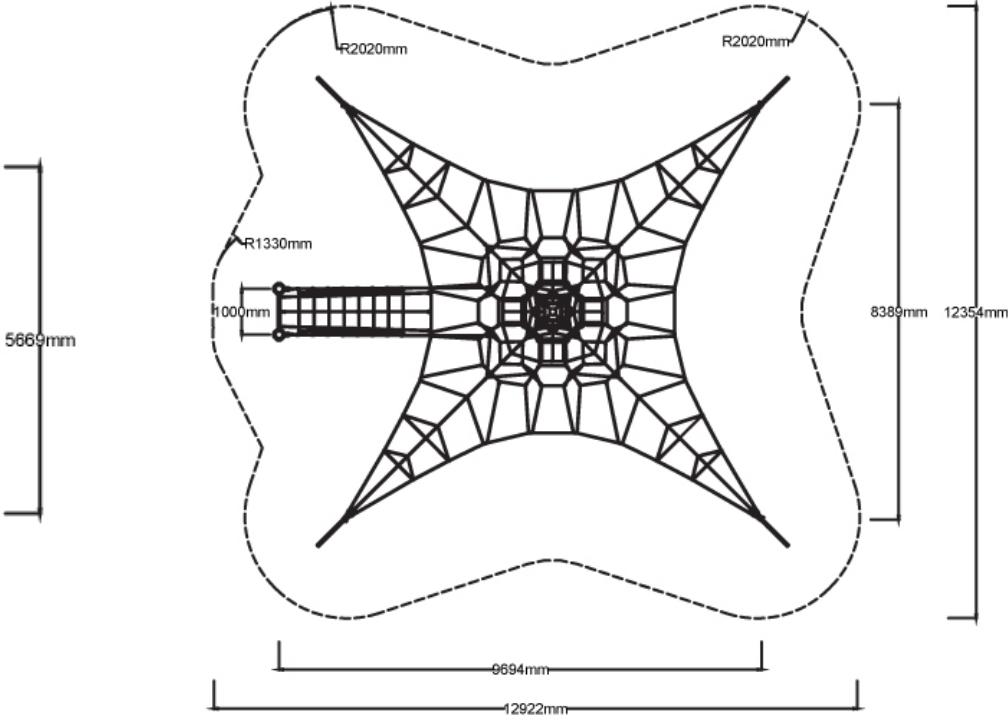

Users 1-48

Specifications

Max Height	5.7m
Fall Zone Area	107.6m ²
Max Fall Height	1.6m
Equipment Size	9.5m(w) x 10.3m(l) x 5.7m(h)

Materials & Equipment

Structure	Powdercoated DuraGal
Dynamic	18mm steel reinforced rope
Static	Powdercoated Aluminium clamps and caps

Colours

[Click here](#) to see our Rope and Powdercoat colours or consult colours with Kaebel Leisure.

All products are designed and owned by Kaebel Leisure. Drawings are concept only. Not to scale.

Side Elevation

Top View

DOWNLOADS

For access to our DWG files and High Resolution Product images, please [Click here](#) to login or create an account.