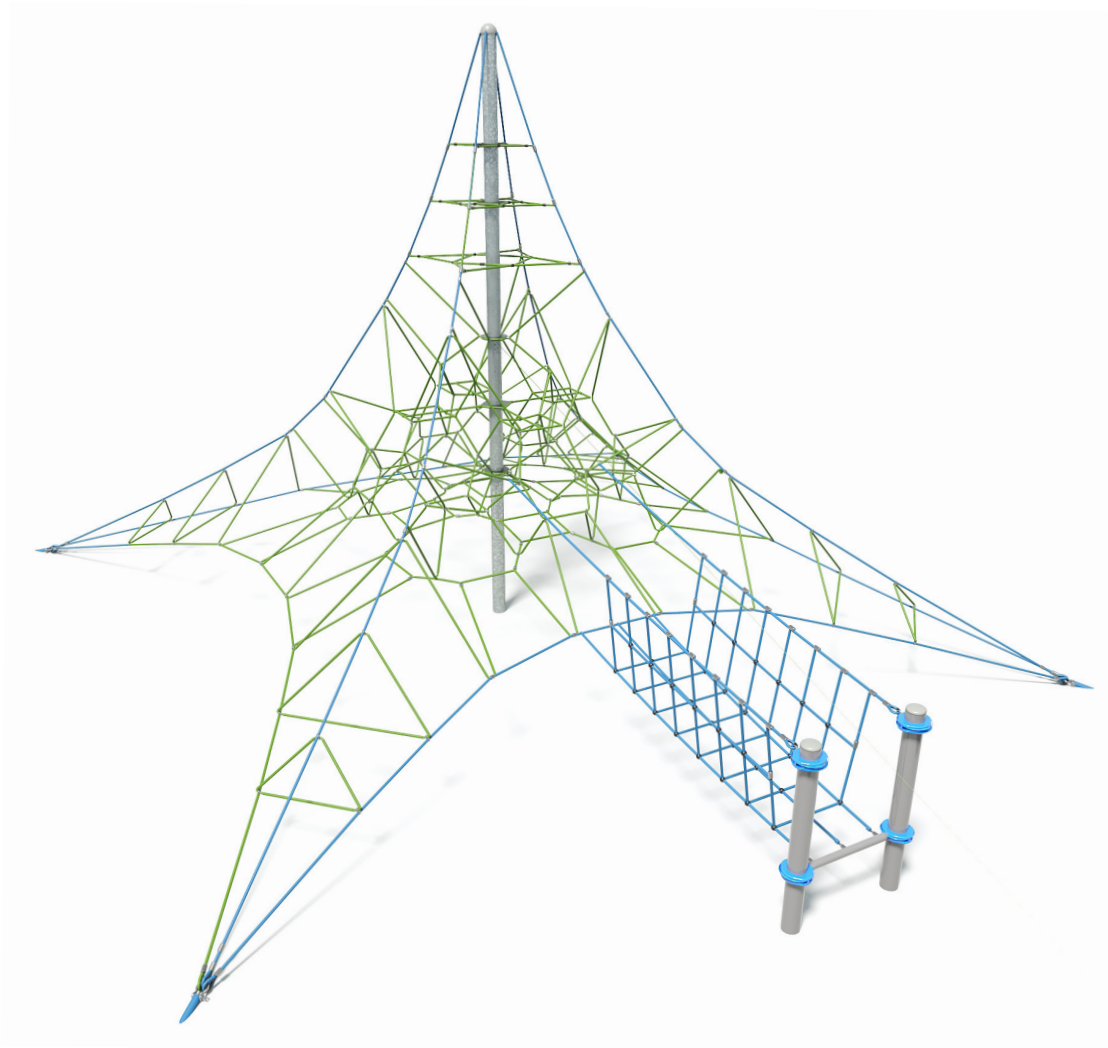

Users 1-48

Specifications

Max Height	5.7m
Fall Zone Area	107.6m ²
Max Fall Height	1.6m
Equipment Size	9.5m(w) x 10.3m(l) x 5.7m(h)

Materials & Equipment

Structure	Powdercoated DuraGal
Dynamic	18mm steel reinforced rope
Static	Powdercoated Aluminium clamps and caps

Colours

[Click here](#) to see our Rope and Powdercoat colours or consult colours with Kaebel Leisure.

All products are designed and owned by Kaebel Leisure. Drawings are concept only. Not to scale.

Side Elevation