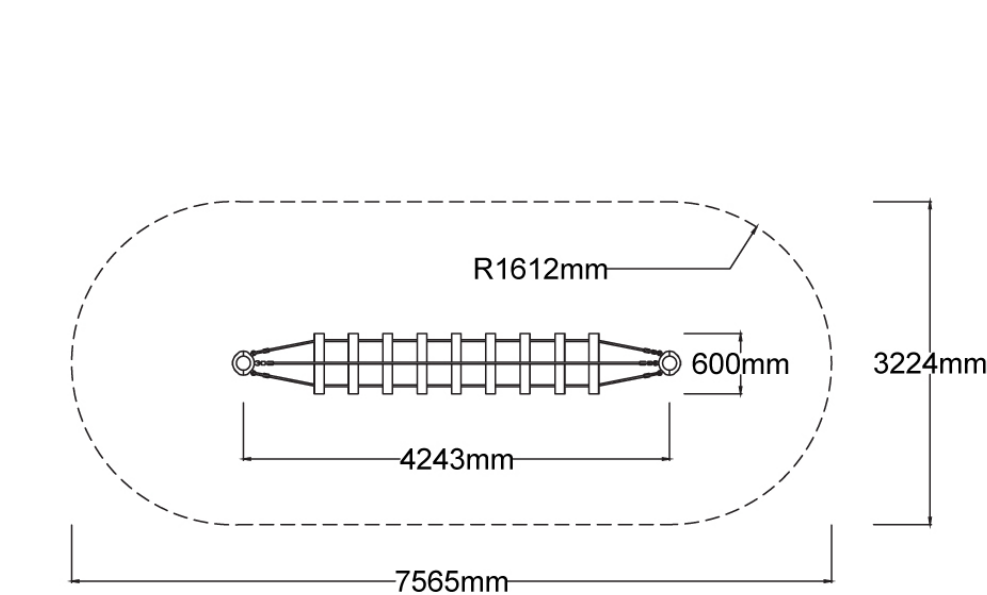

Users 1-10

Specifications

Max Height	2.5m
Fall Zone Area	22.2m ²
Max Fall Height	1.5m
Equipment Size	0.6m(w) x 4.3m(l) x 2.5m(h)

Materials & Equipment

Structure	Powdercoated DuraGal
Dynamic	18mm Steel reinforced rope
Static	Powdercoated aluminium clamps and caps, HDPE steps

Colours

[Click here](#) to see our Rope and Powdercoat colours or consult colours with Kaebel Leisure.

Side Elevation

Top View

DOWNLOADS

For access to our DWG files and High Resolution Product images, please [Click here](#) to login or create an account.