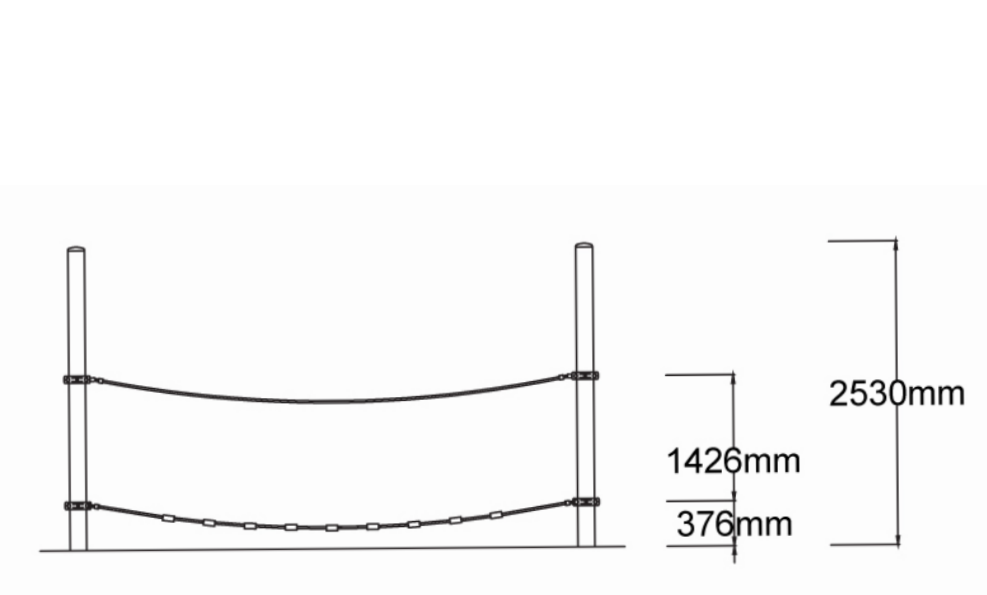

Side Elevation