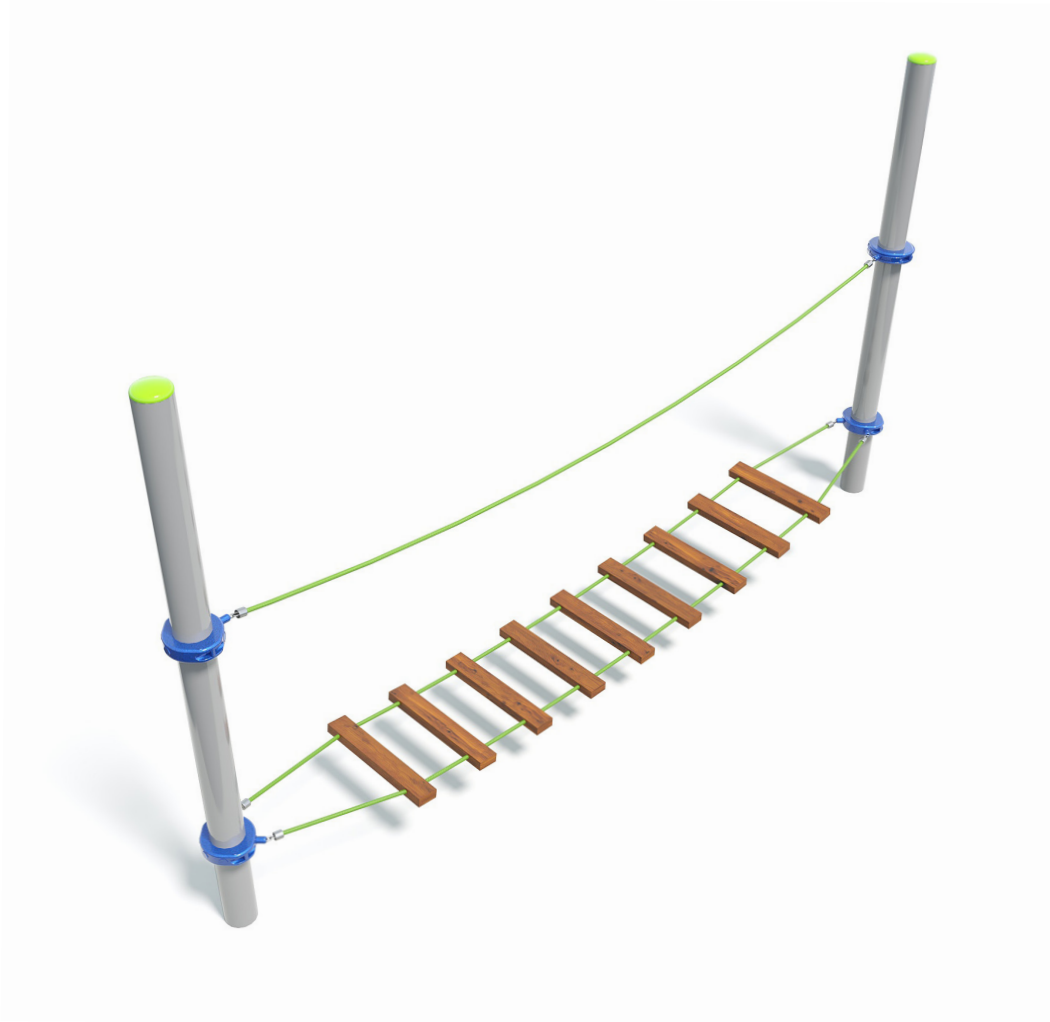

Users 1-10

Specifications

Max Height	2.5m
Fall Zone Area	22.2m ²
Max Fall Height	1.5m
Equipment Size	0.6m(w) x 4.3m(l) x 2.5m(h)

Materials & Equipment

Structure	Powdercoated DuraGal
Dynamic	18mm Steel reinforced rope
Static	Powdercoated aluminium clamps and caps, HDPE steps

Colours

[Click here](#) to see our Rope and Powdercoat colours or consult colours with Kaebel Leisure.

Side Elevation

Top View

DOWNLOADS

For access to our DWG files and High Resolution Product images, please [Click here](#) to login or create an account.