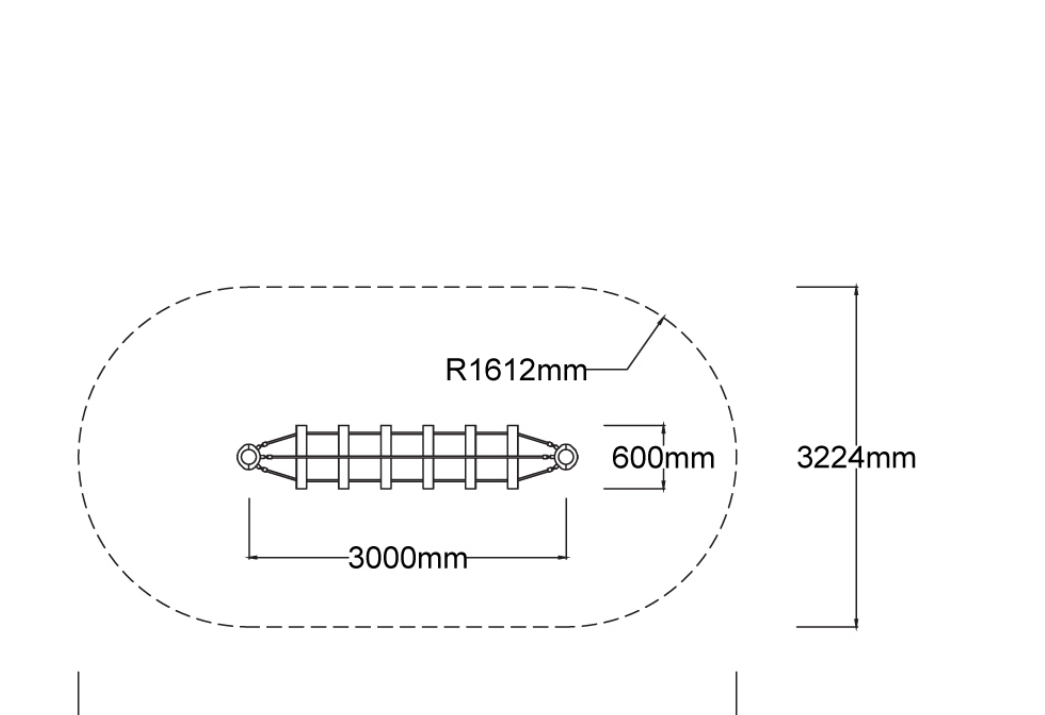

Users 1-6

Specifications

Max Height	2.5m
Fall Zone Area	17.8m ²
Max Fall Height	1.5m
Equipment Size	0.6m(w) x 3m(l) x 2.5m(h)

Materials & Equipment

Structure	Powdercoated DuraGal
Dynamic	18mm Steel reinforced rope
Static	Powdercoated aluminium clamps and caps, HDPE steps

Colours

[Click here](#) to see our Rope and Powdercoat colours or consult colours with Kaebel Leisure.

Side Elevation

Top View

DOWNLOADS

For access to our DWG files and High Resolution Product images, please [Click here](#) to login or create an account.