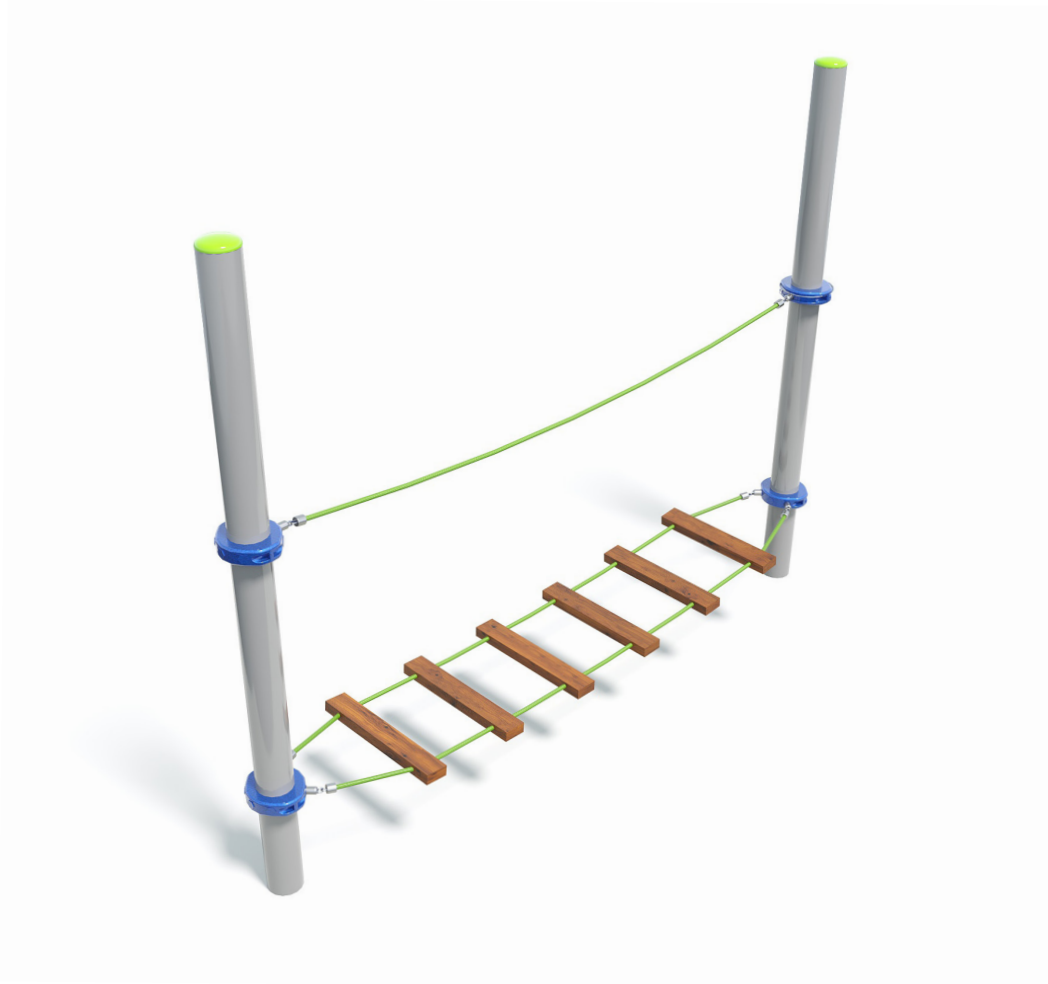

Users 1-6

Specifications

Max Height	2.5m
Fall Zone Area	17.8m ²
Max Fall Height	1.5m
Equipment Size	0.6m(w) x 3m(l) x 2.5m(h)

Materials & Equipment

Structure	Powdercoated DuraGal
Dynamic	18mm Steel reinforced rope
Static	Powdercoated aluminium clamps and caps, HDPE steps

Colours

[Click here](#) to see our Rope and Powdercoat colours or consult colours with Kaebel Leisure.

Side Elevation

Top View

DOWNLOADS

For access to our DWG files and High Resolution Product images, please [Click here](#) to login or create an account.