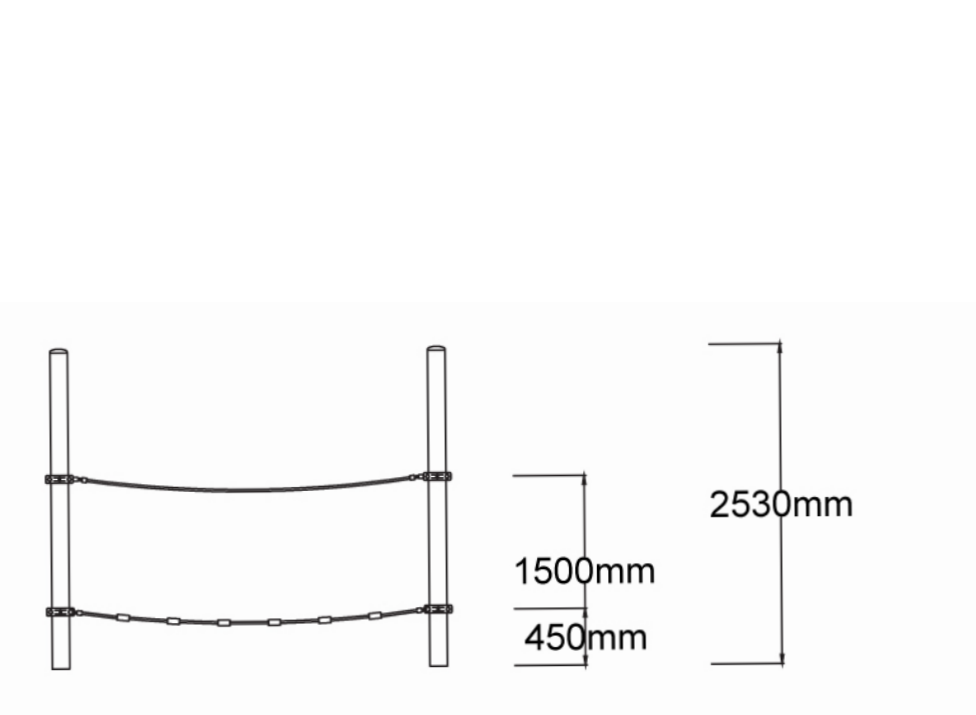

Users 1-6

Specifications

Max Height	2.5m
Fall Zone Area	17.8m ²
Max Fall Height	1.5m
Equipment Size	0.6m(w) x 3m(l) x 2.5m(h)

Materials & Equipment

Structure	Powdercoated DuraGal
Dynamic	18mm Steel reinforced rope
Static	Powdercoated aluminium clamps and caps, HDPE steps

Colours

[Click here](#) to see our Rope and Powdercoat colours or consult colours with Kaebel Leisure.

Side Elevation

Top View

DOWNLOADS

For access to our DWG files and High Resolution Product images, please [Click here](#) to login or create an account.