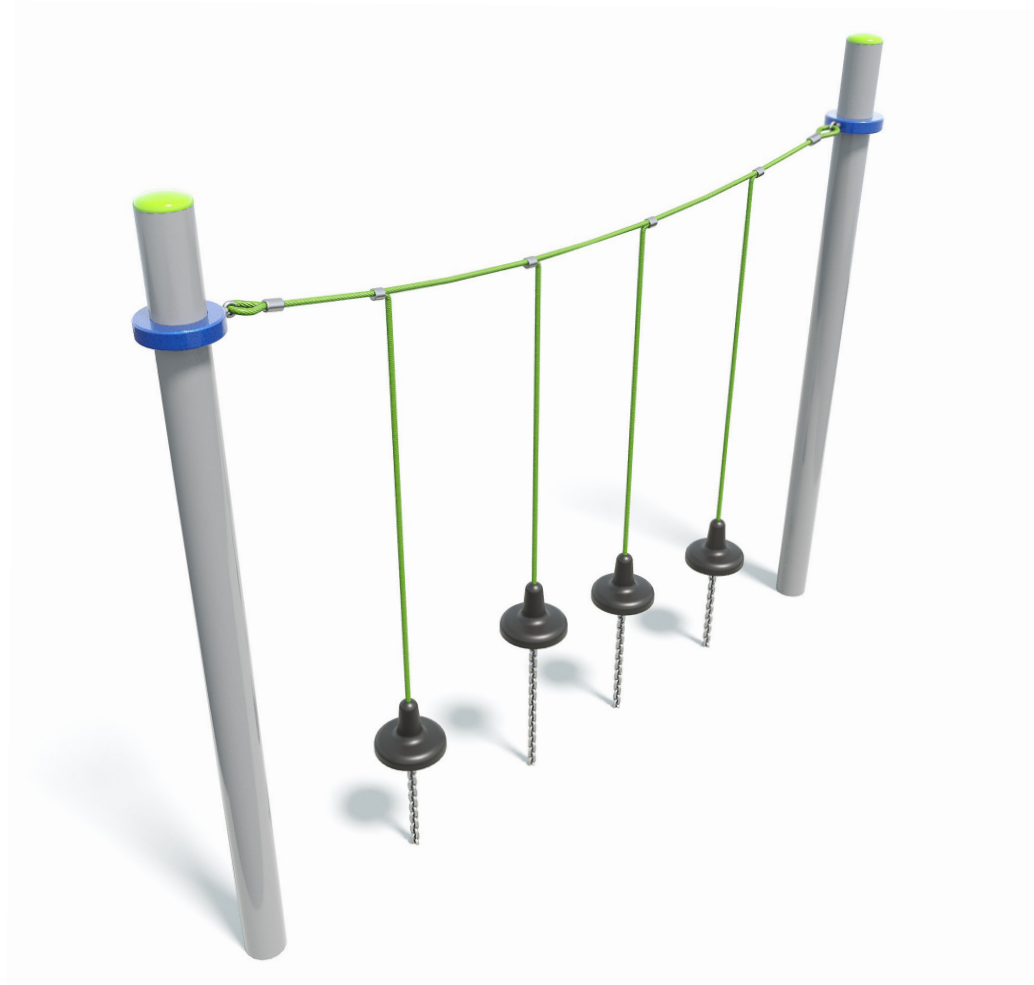

### Specifications

Max Height	2.5m
Fall Zone Area	26.4m <sup>2</sup>
Max Fall Height	2.2m
Equipment Size	0.3m(w) x 3m(l) x 2.5m(h)

### Materials & Equipment

Structure	Powdercoated DuraGal
Dynamic	18mm Steel reinforced rope, Stainless steel chain, Rubber pommels
Static	Powdercoated aluminium clamps and caps

## Side Elevation