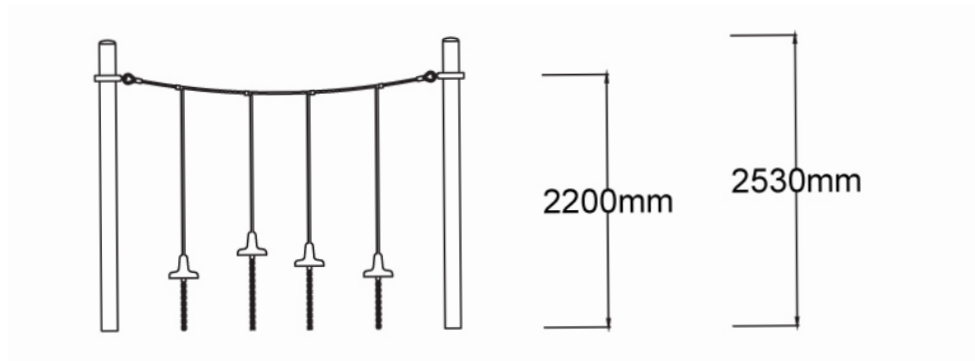

Side Elevation