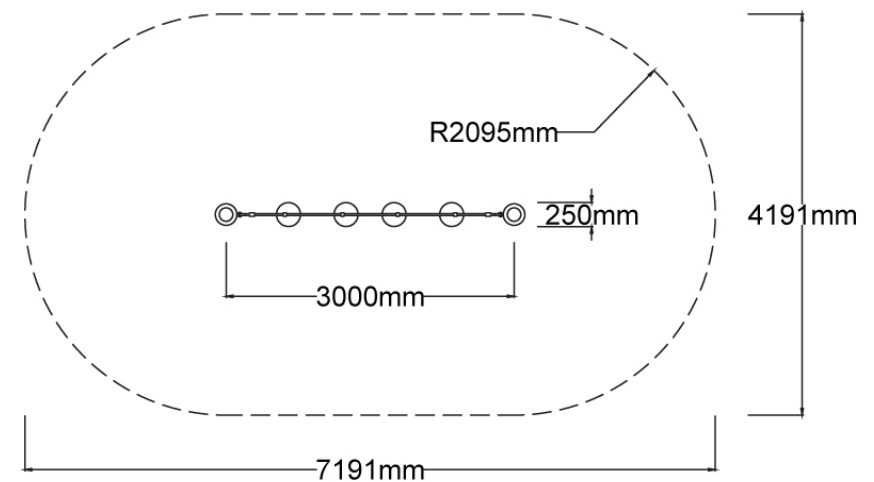

Top View

DOWNLOADS

For access to our DWG files and High Resolution Product images, please [Click here](#) to login or create an account.