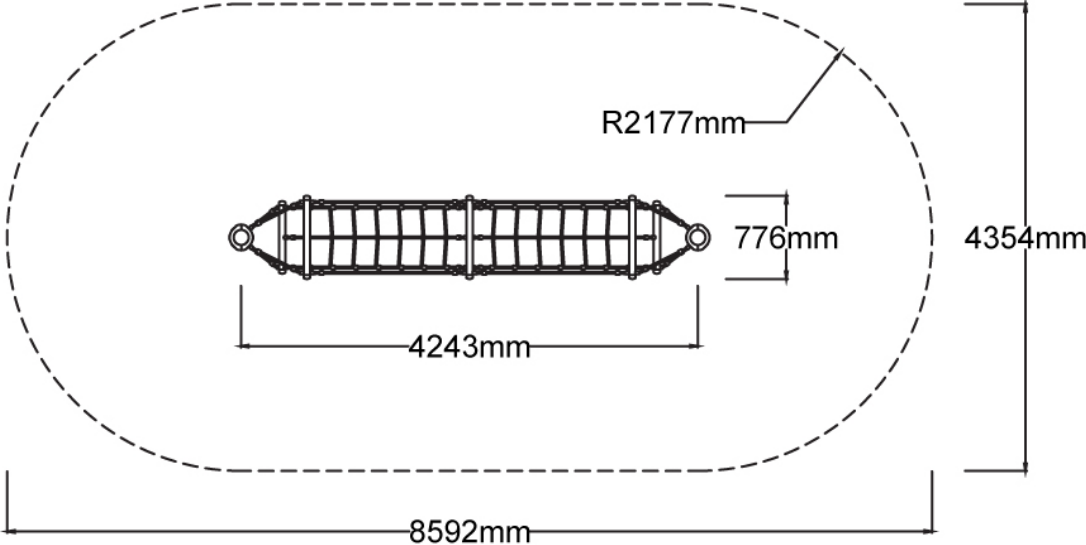

Users 1-9

Specifications

Max Height	2.5m
Fall Zone Area	33.4m ²
Max Fall Height	2.4m
Equipment Size	0.8m(w) x 4.3m(l) x 2.5m(h)

Materials & Equipment

Structure	Powdercoated DuraGal
Dynamic	18mm steel reinforced rope
Static	Powdercoated aluminium clamps and caps

Colours

[Click here](#) to see our Rope and Powdercoat colours or consult colours with Kaebel Leisure.

Side Elevation

Top View

DOWNLOADS

For access to our DWG files and High Resolution Product images, please [Click here](#) to login or create an account.