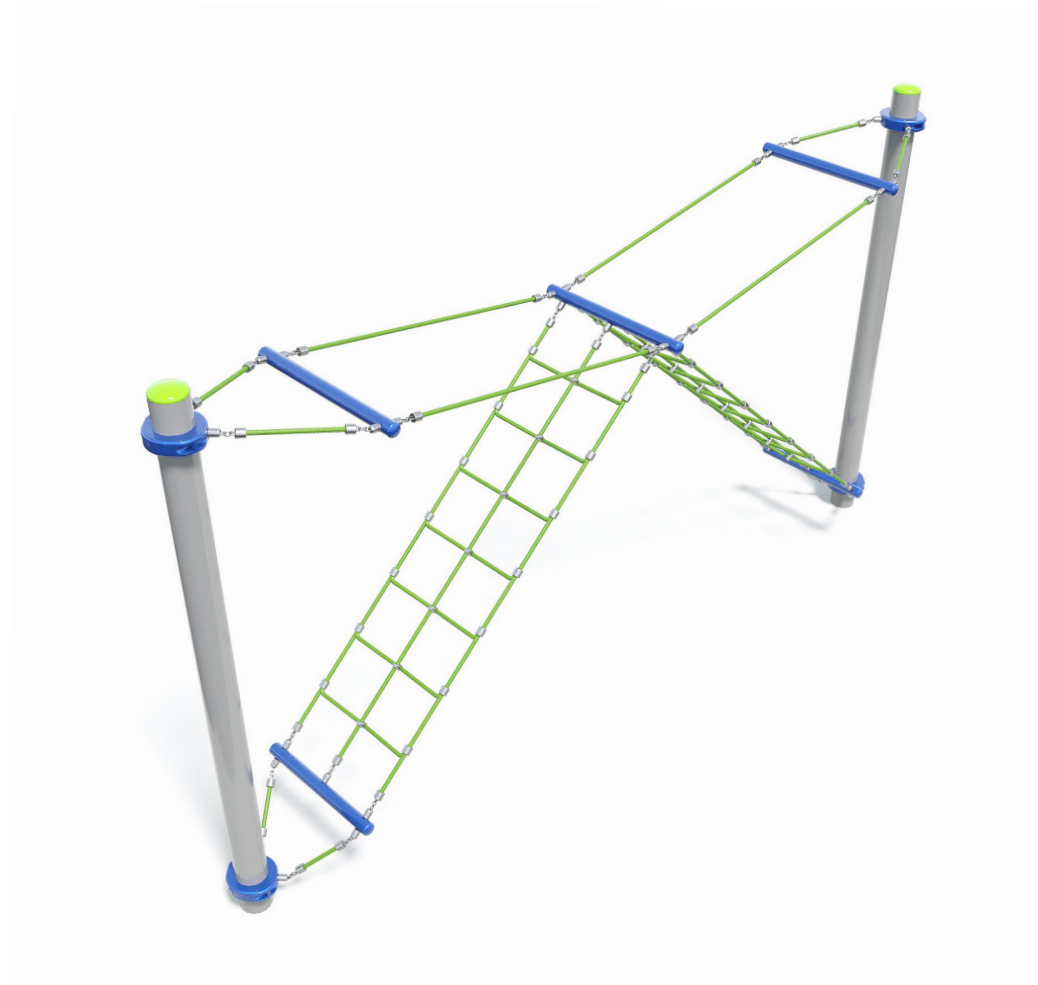

Users 1-9

Specifications

Max Height	2.5m
Fall Zone Area	33.4m ²
Max Fall Height	2.4m
Equipment Size	0.8m(w) x 4.3m(l) x 2.5m(h)

Materials & Equipment

Structure	Powdercoated DuraGal
Dynamic	18mm steel reinforced rope
Static	Powdercoated aluminium clamps and caps

Colours

[Click here](#) to see our Rope and Powdercoat colours or consult colours with Kaebel Leisure.

Side Elevation

Top View

DOWNLOADS

For access to our DWG files and High Resolution Product images, please [Click here](#) to login or create an account.