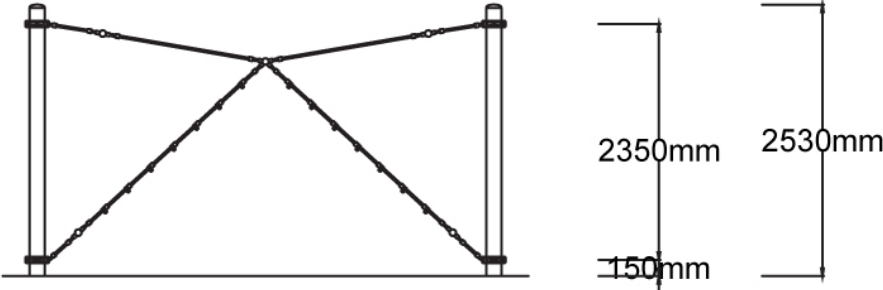

Side Elevation