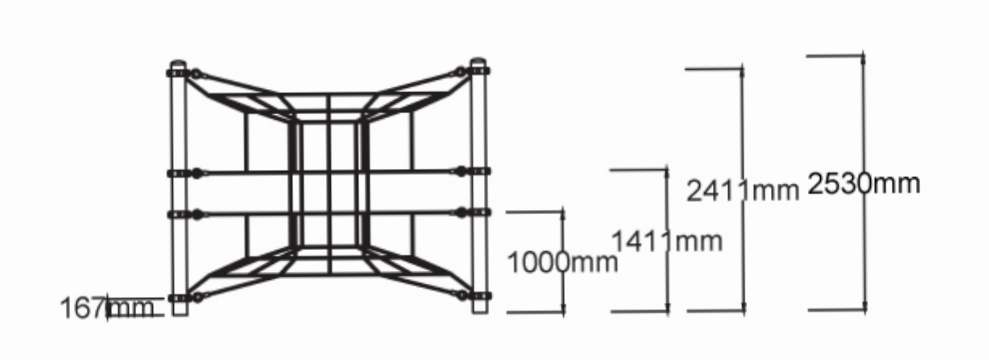

Side Elevation