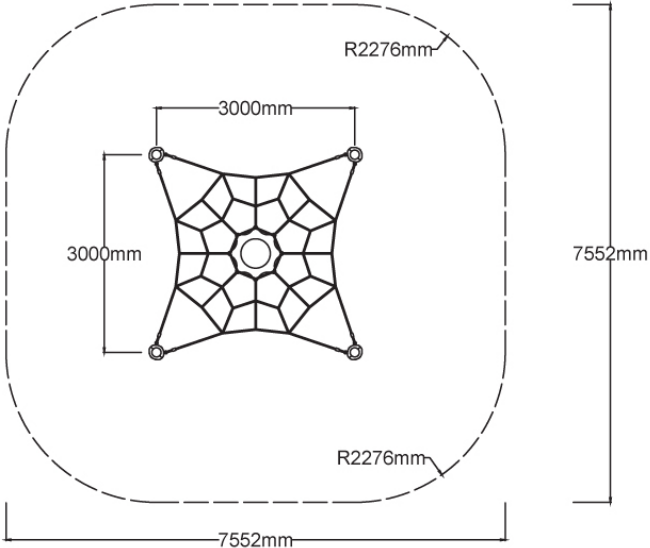

Users 1-21

Specifications

Max Height	2.5m
Fall Zone Area	52.6m ²
Max Fall Height	2.2m
Equipment Size	3m(w) x 3m(l) x 2.5m(h)

Materials & Equipment

Structure	Powdercoated DuraGal
Dynamic	18mm Steel reinforced rope
Static	Powdercoated aluminium clamps and caps

Colours

[Click here](#) to see our Rope and Powdercoat colours or consult colours with Kaebel Leisure.

Side Elevation

Top View

DOWNLOADS

For access to our DWG files and High Resolution Product images, please [Click here](#) to login or create an account.