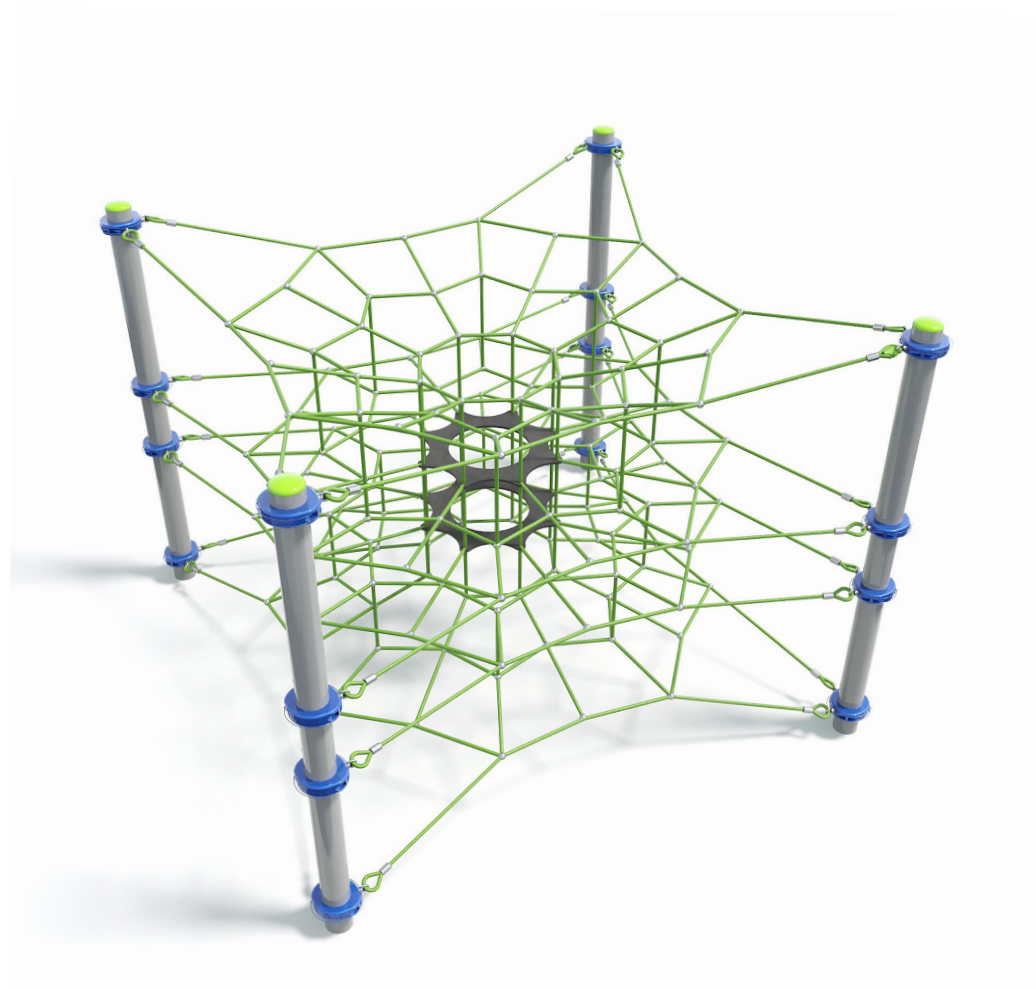

Users 1-21

Specifications

Max Height	2.5m
Fall Zone Area	52.6m ²
Max Fall Height	2.2m
Equipment Size	3m(w) x 3m(l) x 2.5m(h)

Materials & Equipment

Structure	Powdercoated DuraGal
Dynamic	18mm Steel reinforced rope
Static	Powdercoated aluminium clamps and caps

Colours

[Click here](#) to see our Rope and Powdercoat colours or consult colours with Kaebel Leisure.

Side Elevation

Top View

DOWNLOADS

For access to our DWG files and High Resolution Product images, please [Click here](#) to login or create an account.