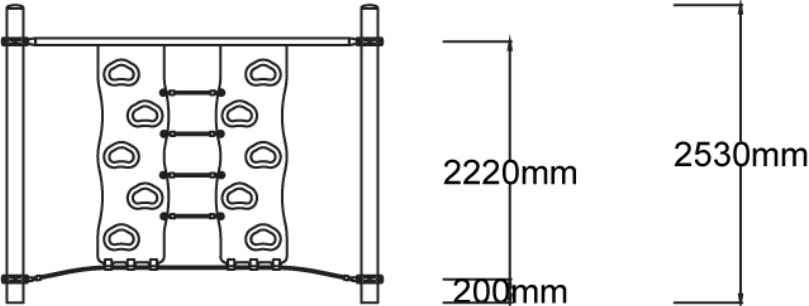

Side Elevation