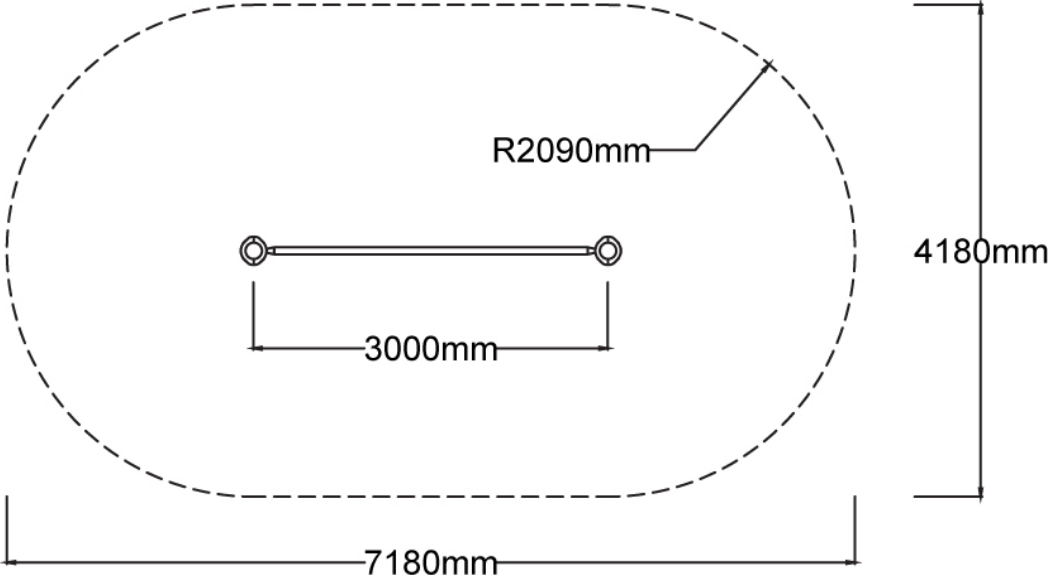

Users 1-6

Specifications

Max Height	2.5m
Fall Zone Area	26.3m ²
Max Fall Height	2.3m
Equipment Size	0.3m(w) x 3m(l) x 2.5m(h)

Materials & Equipment

Structure	Powdercoated DuraGal
Dynamic	18mm steel reinforced rope, Rubber membrane
Static	Powdercoated aluminium clamps and caps, HDPE handles

Colours

[Click here](#) to see our Rope and Powdercoat colours or consult colours with Kaebel Leisure.

Side Elevation

Top View

DOWNLOADS

For access to our DWG files and High Resolution Product images, please [Click here](#) to login or create an account.