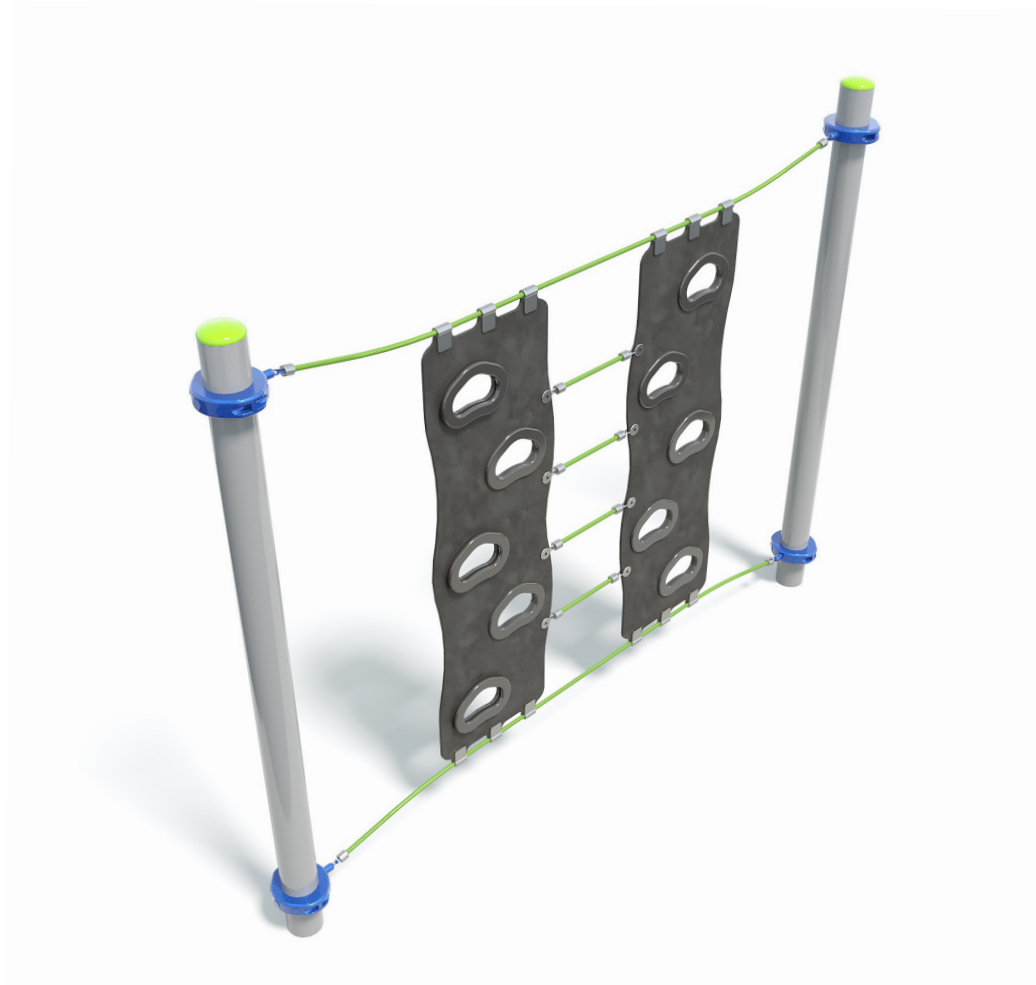

Users 1-6

Specifications

Max Height	2.5m
Fall Zone Area	26.3m ²
Max Fall Height	2.3m
Equipment Size	0.3m(w) x 3m(l) x 2.5m(h)

Materials & Equipment

Structure	Powdercoated DuraGal
Dynamic	18mm steel reinforced rope, Rubber membrane
Static	Powdercoated aluminium clamps and caps, HDPE handles

Colours

[Click here](#) to see our Rope and Powdercoat colours or consult colours with Kaebel Leisure.

Side Elevation

Top View

DOWNLOADS

For access to our DWG files and High Resolution Product images, please [Click here](#) to login or create an account.