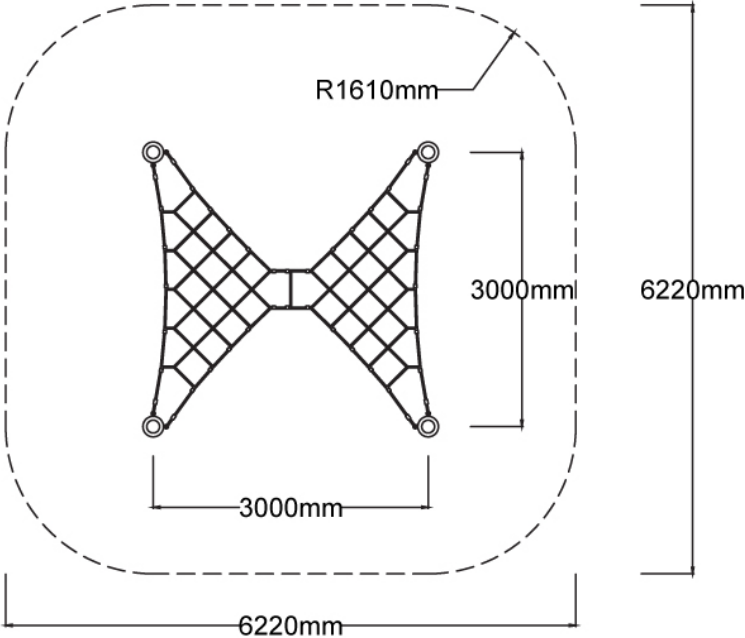

Top View

DOWNLOADS

For access to our DWG files and High Resolution Product images, please [Click here](#) to login or create an account.