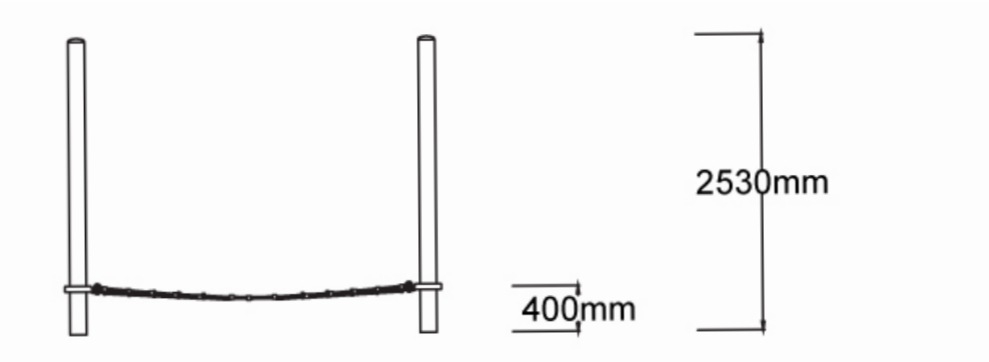

Side Elevation