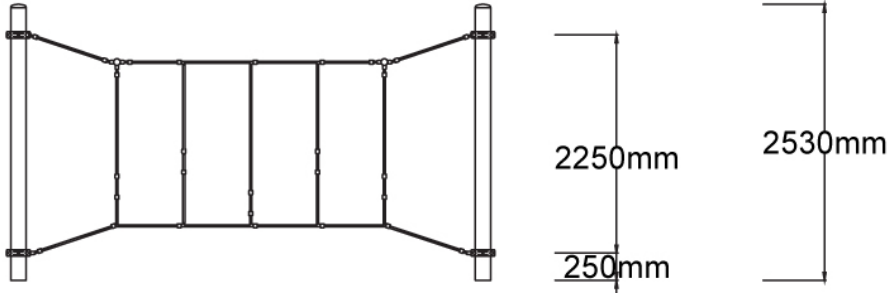

Side Elevation