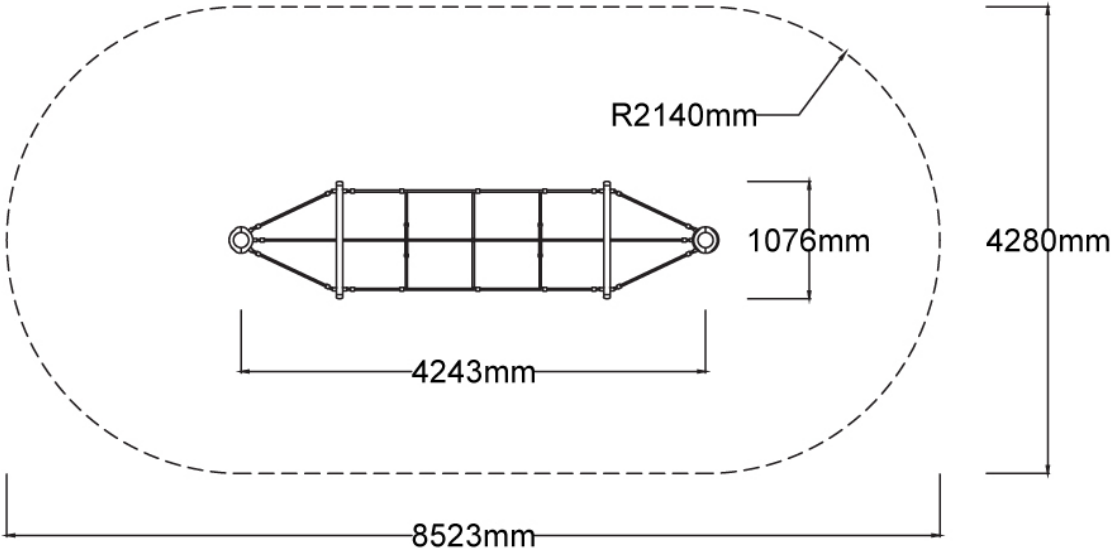

Top View

DOWNLOADS

For access to our DWG files and High Resolution Product images, please [Click here](#) to login or create an account.