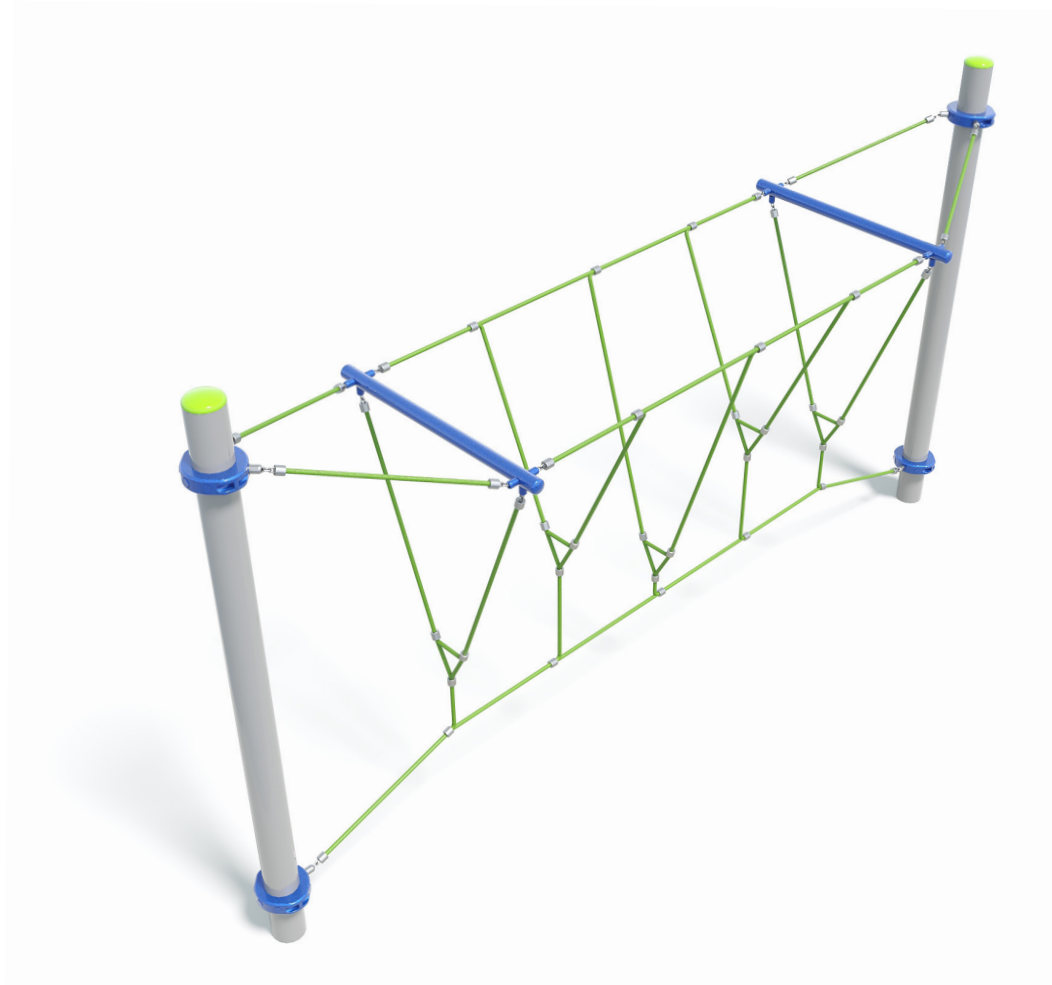

Users 1-9

Specifications

Max Height	2.5m
Fall Zone Area	32.6m ²
Max Fall Height	2.3m
Equipment Size	1m(w) x 4.3m(l) x 2.3m(h)

Materials & Equipment

Structure	Powdercoated DuraGal
Dynamic	18mm Steel reinforced rope
Static	Powdercoated aluminium clamps and caps

Colours

[Click here](#) to see our Rope and Powdercoat colours or consult colours with Kaebel Leisure.

Side Elevation

Top View

DOWNLOADS

For access to our DWG files and High Resolution Product images, please [Click here](#) to login or create an account.