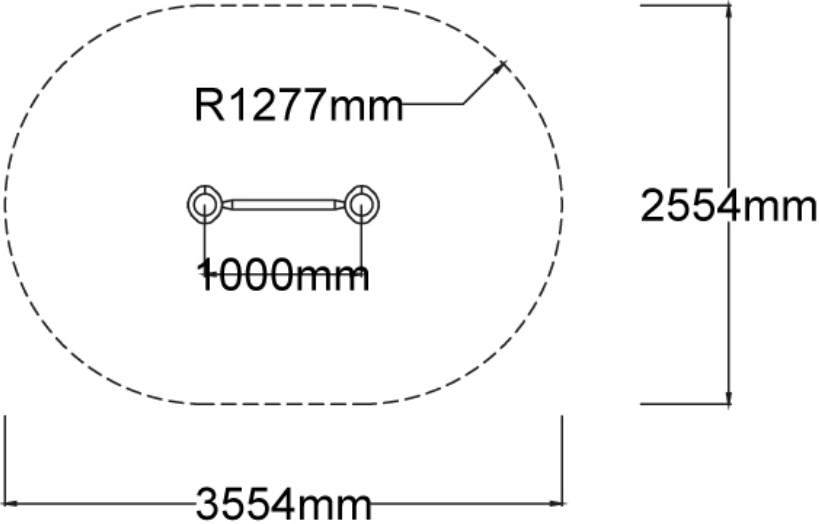

Users 1

Specifications

Max Height	2.5m
Fall Zone Area	N/A
Max Fall Height	1m
Equipment Size	1m(w) x 0.3m(l) x 2.5m(h)

Materials & Equipment

Structure	Powdercoated DuraGal
Dynamic	18mm Steel reinforced rope
Static	Powdercoated aluminium clamps and caps

Colours

[Click here](#) to see our Rope and Powdercoat colours or consult colours with Kaebel Leisure.

Side Elevation

Top View

DOWNLOADS

For access to our DWG files and High Resolution Product images, please [Click here](#) to login or create an account.