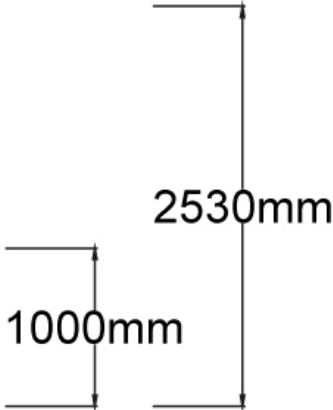

Side Elevation

Top View

DOWNLOADS

For access to our DWG files and High Resolution Product images, please [Click here](#) to login or create an account.