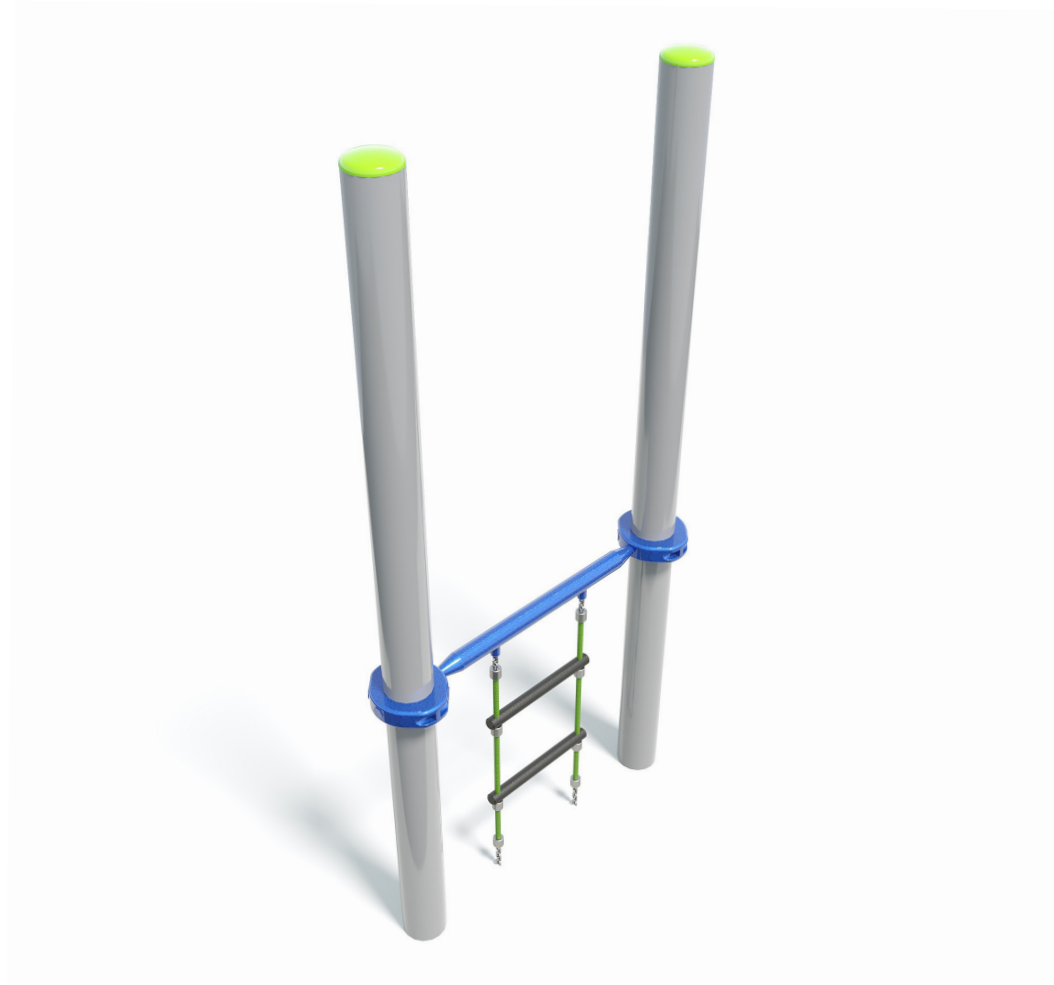

Users 1

Specifications

Max Height	2.5m
Fall Zone Area	N/A
Max Fall Height	1m
Equipment Size	1m(w) x 0.3m(l) x 2.5m(h)

Materials & Equipment

Structure	Powdercoated DuraGal
Dynamic	18mm Steel reinforced rope
Static	Powdercoated aluminium clamps and caps

Colours

[Click here](#) to see our Rope and Powdercoat colours or consult colours with Kaebel Leisure.

Side Elevation

Top View

DOWNLOADS

For access to our DWG files and High Resolution Product images, please [Click here](#) to login or create an account.