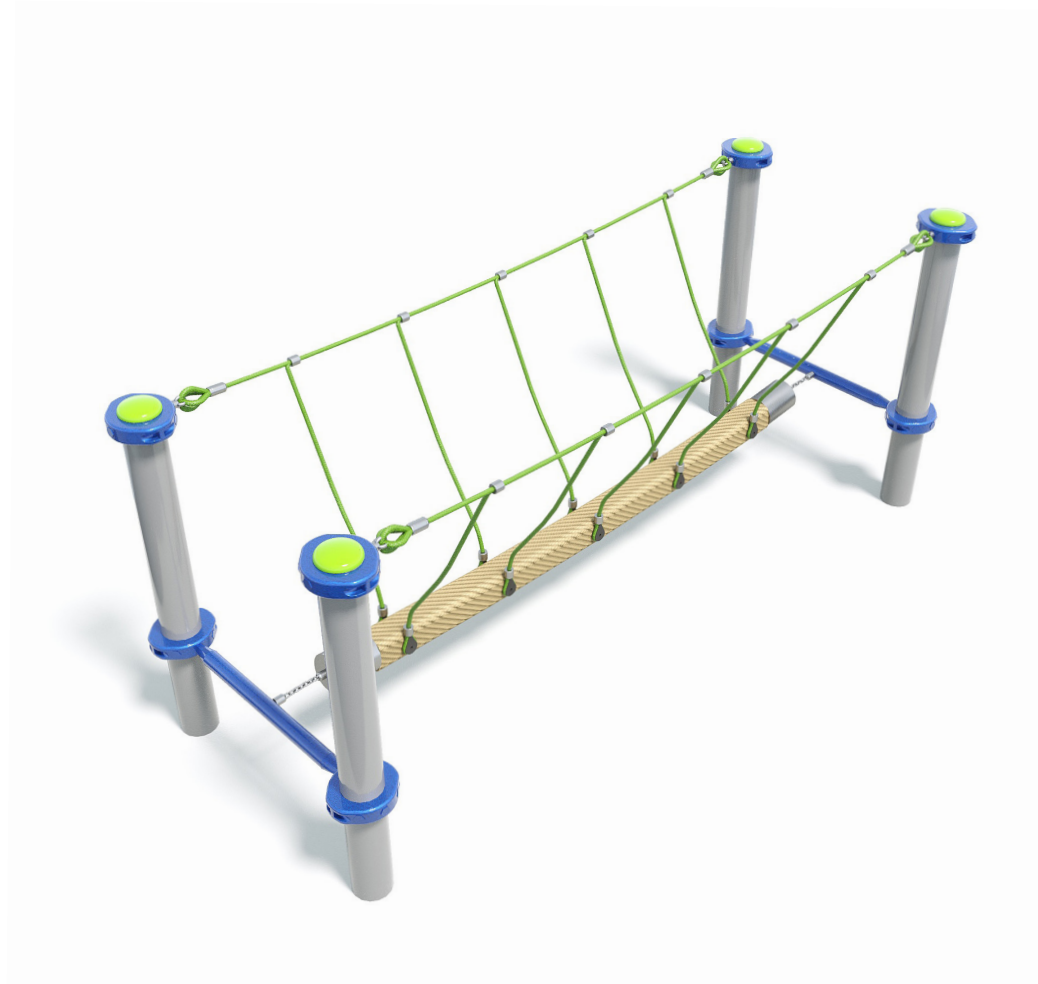

### Specifications

Max Height	1.4m
Fall Zone Area	24.2m <sup>2</sup>
Max Fall Height	1.4m
Equipment Size	1m(w) x 3m(l) x 1.4m(h)

### Materials & Equipment

Structure	Powdercoated DuraGal
Dynamic	18mm steel reinforced rope, 120mm square jungle rope
Static	Powdercoated aluminium clamps and caps