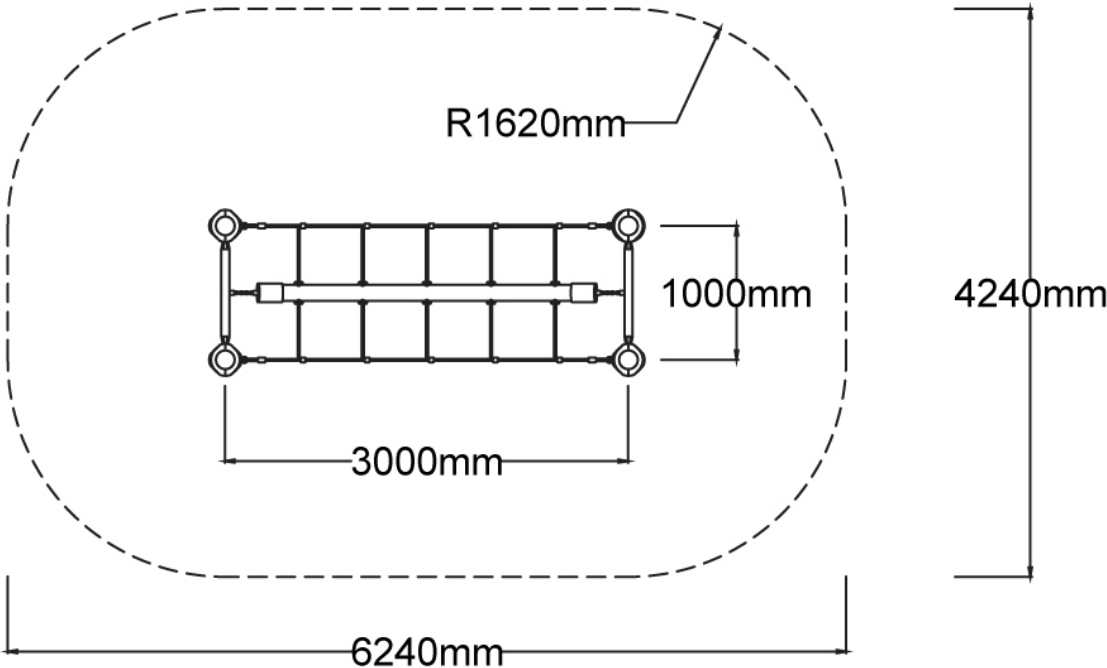

Top View

DOWNLOADS

For access to our DWG files and High Resolution Product images, please [Click here](#) to login or create an account.