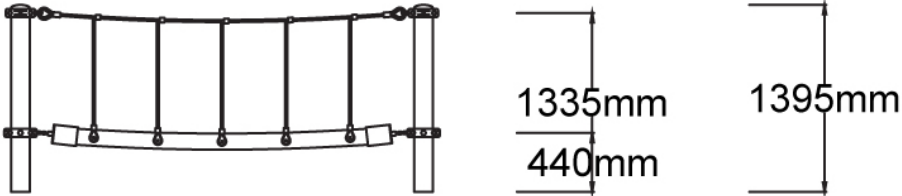

Side Elevation