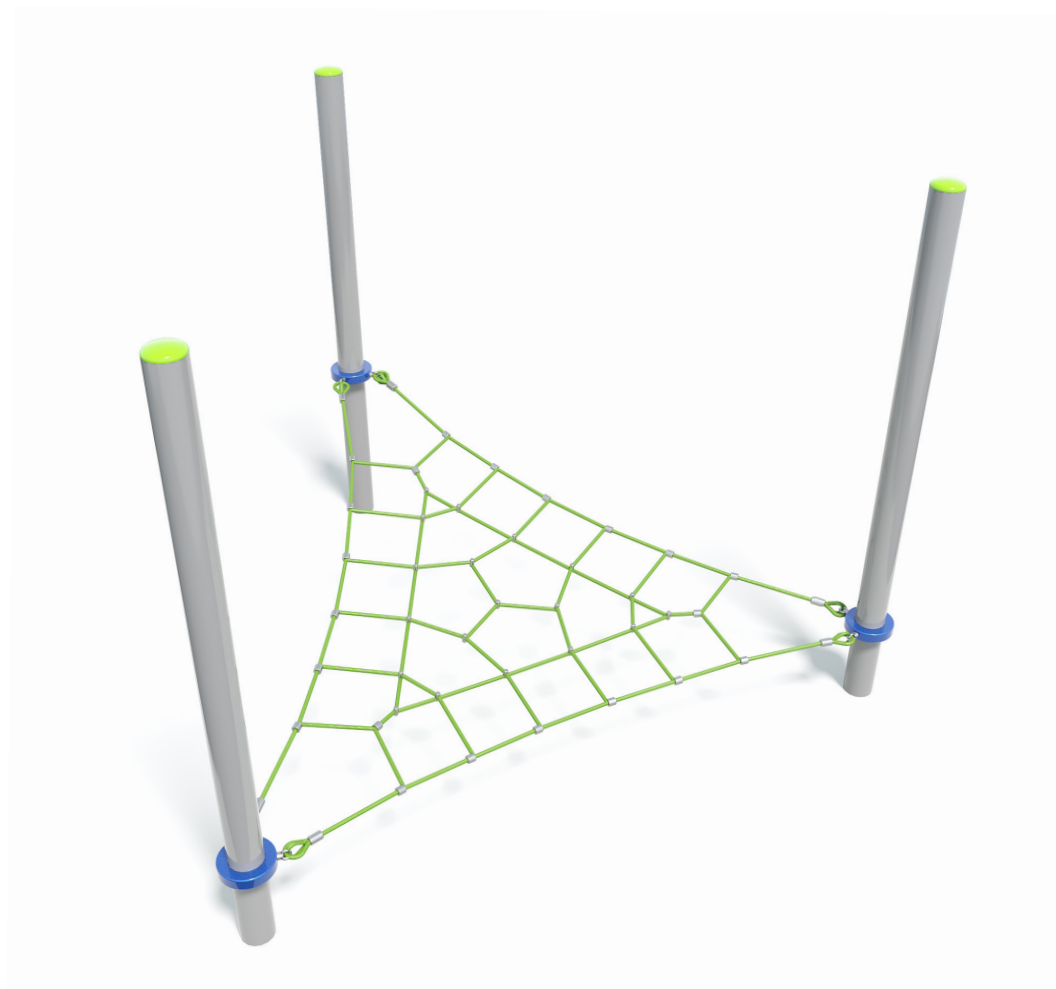

Users 1-9

Specifications

Max Height	2.5m
Fall Zone Area	26.5m ²
Max Fall Height	0.9m
Equipment Size	3m(w) x 3m(l) x 2.5m(h)

Materials & Equipment

Structure	Powdercoated DuraGal
Dynamic	18mm Steel reinforced rope
Static	Powdercoated aluminium clamps and caps

Colours

[Click here](#) to see our Rope and Powdercoat colours or consult colours with Kaebel Leisure.

Side Elevation

Top View

DOWNLOADS

For access to our DWG files and High Resolution Product images, please [Click here](#) to login or create an account.