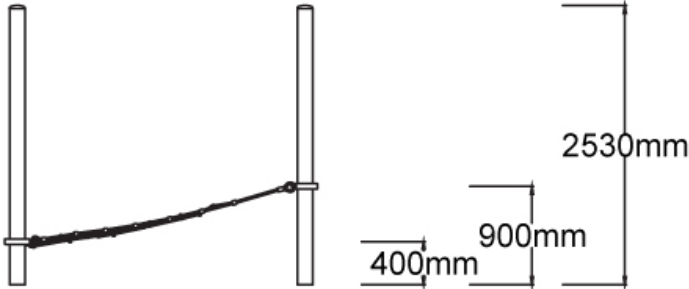

Side Elevation