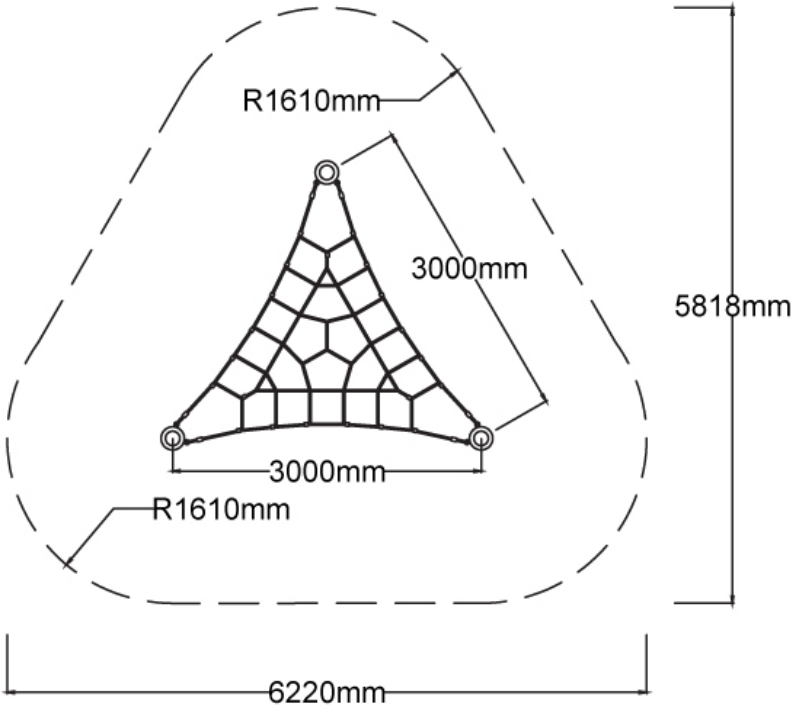

Users 1-9

Specifications

Max Height	2.5m
Fall Zone Area	26.5m ²
Max Fall Height	0.9m
Equipment Size	3m(w) x 3m(l) x 2.5m(h)

Materials & Equipment

Structure	Powdercoated DuraGal
Dynamic	18mm Steel reinforced rope
Static	Powdercoated aluminium clamps and caps

Colours

[Click here](#) to see our Rope and Powdercoat colours or consult colours with Kaebel Leisure.

Side Elevation

Top View

DOWNLOADS

For access to our DWG files and High Resolution Product images, please [Click here](#) to login or create an account.