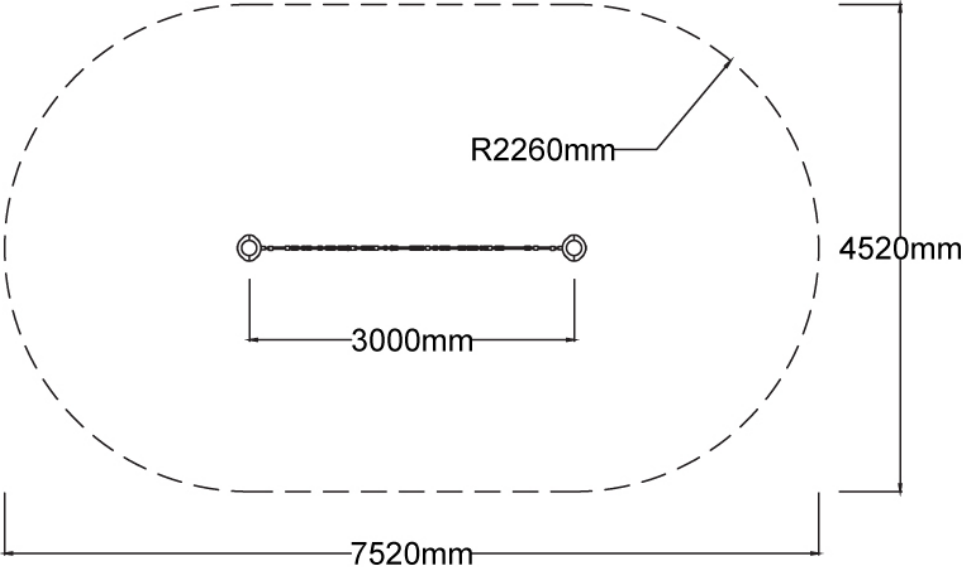

Users 1-13

Specifications

Max Height	2.5m
Fall Zone Area	29.6m ²
Max Fall Height	2.4m
Equipment Size	0.3m(w) x 3m(l) x 2.4m(h)

Materials & Equipment

Structure	Powdercoated DuraGal
Dynamic	18mm Steel reinforced rope
Static	Powdercoated aluminium clamps and caps

Colours

[Click here](#) to see our Rope and Powdercoat colours or consult colours with Kaebel Leisure.

Side Elevation

Top View

DOWNLOADS

For access to our DWG files and High Resolution Product images, please [Click here](#) to login or create an account.