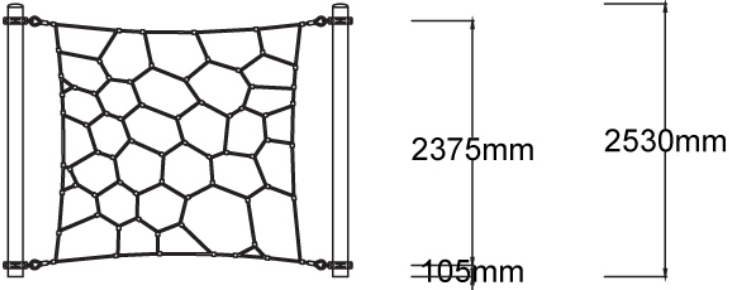

Side Elevation