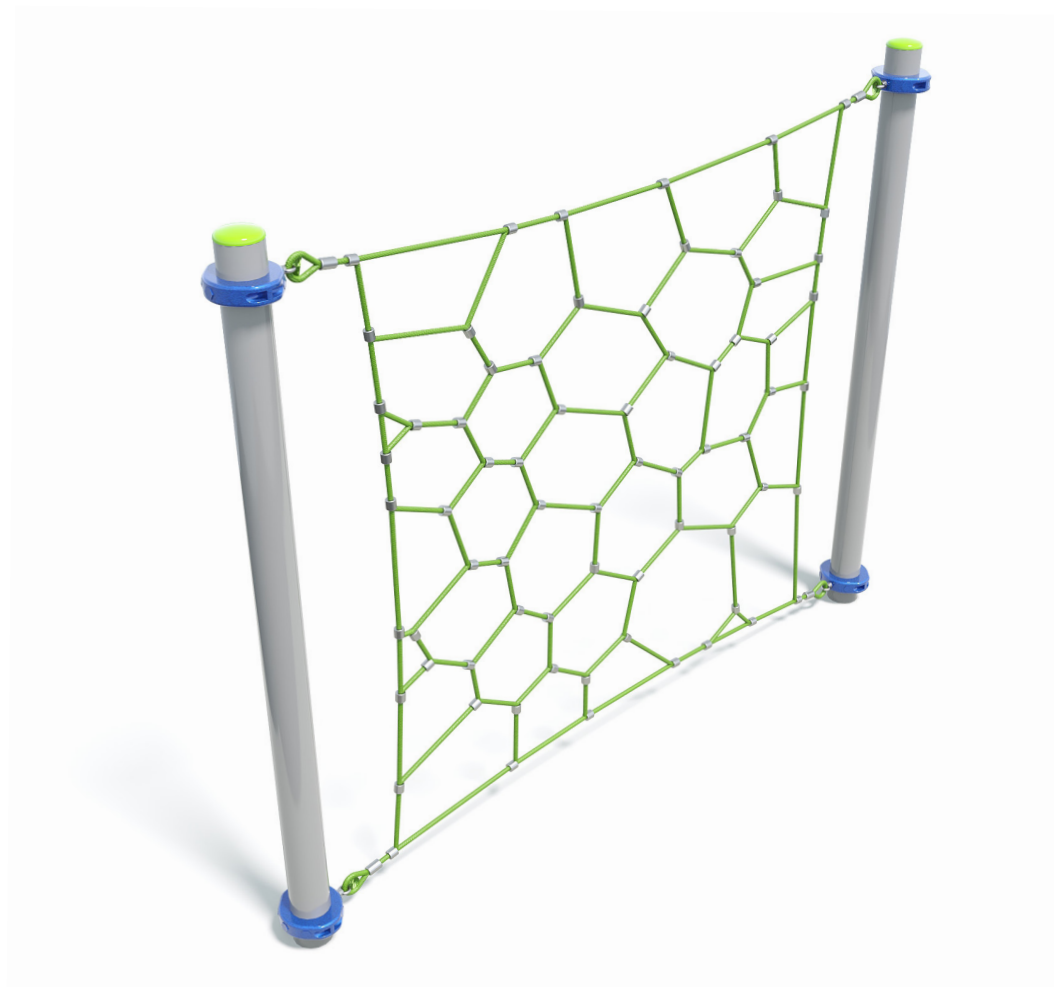

Users 1-13

Specifications

Max Height	2.5m
Fall Zone Area	29.6m ²
Max Fall Height	2.4m
Equipment Size	0.3m(w) x 3m(l) x 2.4m(h)

Materials & Equipment

Structure	Powdercoated DuraGal
Dynamic	18mm Steel reinforced rope
Static	Powdercoated aluminium clamps and caps

Colours

[Click here](#) to see our Rope and Powdercoat colours or consult colours with Kaebel Leisure.

Side Elevation

Top View

DOWNLOADS

For access to our DWG files and High Resolution Product images, please [Click here](#) to login or create an account.