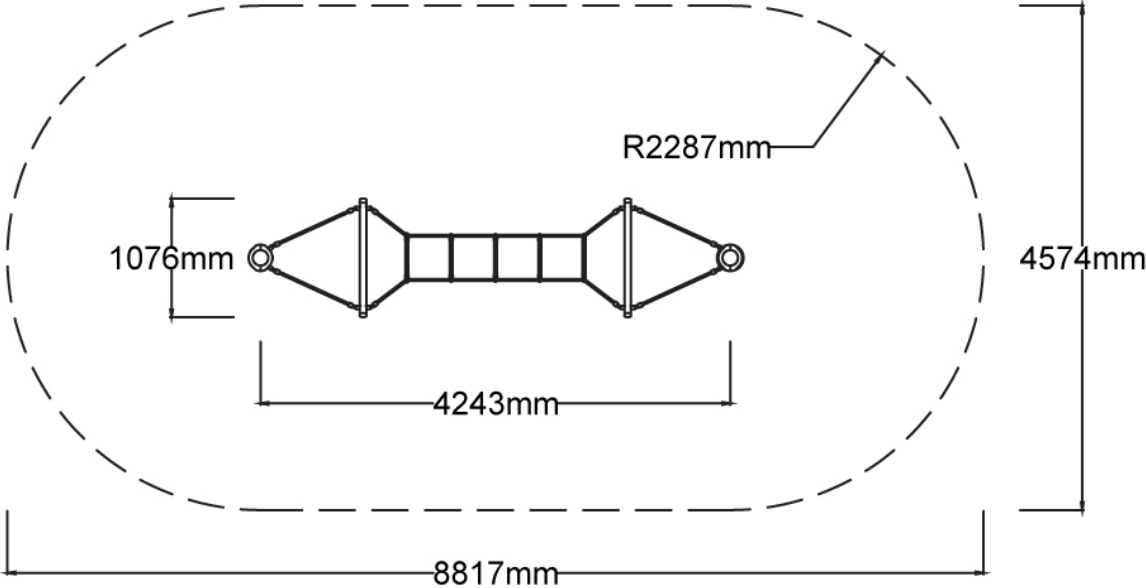

Users 1-3

Specifications

Max Height	2.5m
Fall Zone Area	44.1m ²
Max Fall Height	2.5m
Equipment Size	1.1m(w) x 4.3m(l) x 2.5m(h)

Materials & Equipment

Structure	Powdercoated DuraGal
Dynamic	18mm steel reinforced rope
Static	Powdercoated aluminium clamps and caps

Colours

[Click here](#) to see our Rope and Powdercoat colours or consult colours with Kaebel Leisure.

Side Elevation

Top View

DOWNLOADS

For access to our DWG files and High Resolution Product images, please [Click here](#) to login or create an account.