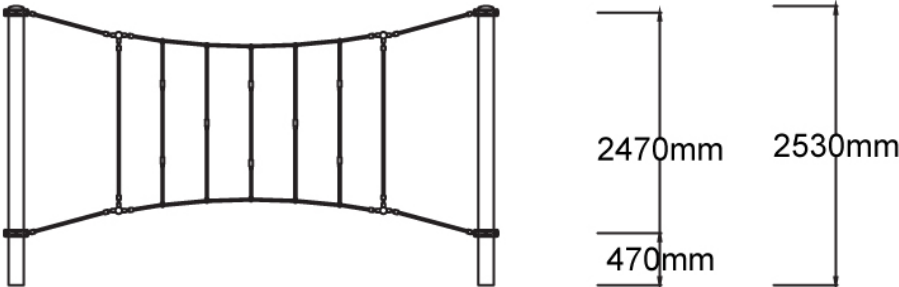

Users 1-3

Specifications

Max Height	2.5m
Fall Zone Area	44.1m ²
Max Fall Height	2.5m
Equipment Size	1.1m(w) x 4.3m(l) x 2.5m(h)

Materials & Equipment

Structure	Powdercoated DuraGal
Dynamic	18mm steel reinforced rope
Static	Powdercoated aluminium clamps and caps

Colours

[Click here](#) to see our Rope and Powdercoat colours or consult colours with Kaebel Leisure.

Side Elevation

Top View

DOWNLOADS

For access to our DWG files and High Resolution Product images, please [Click here](#) to login or create an account.