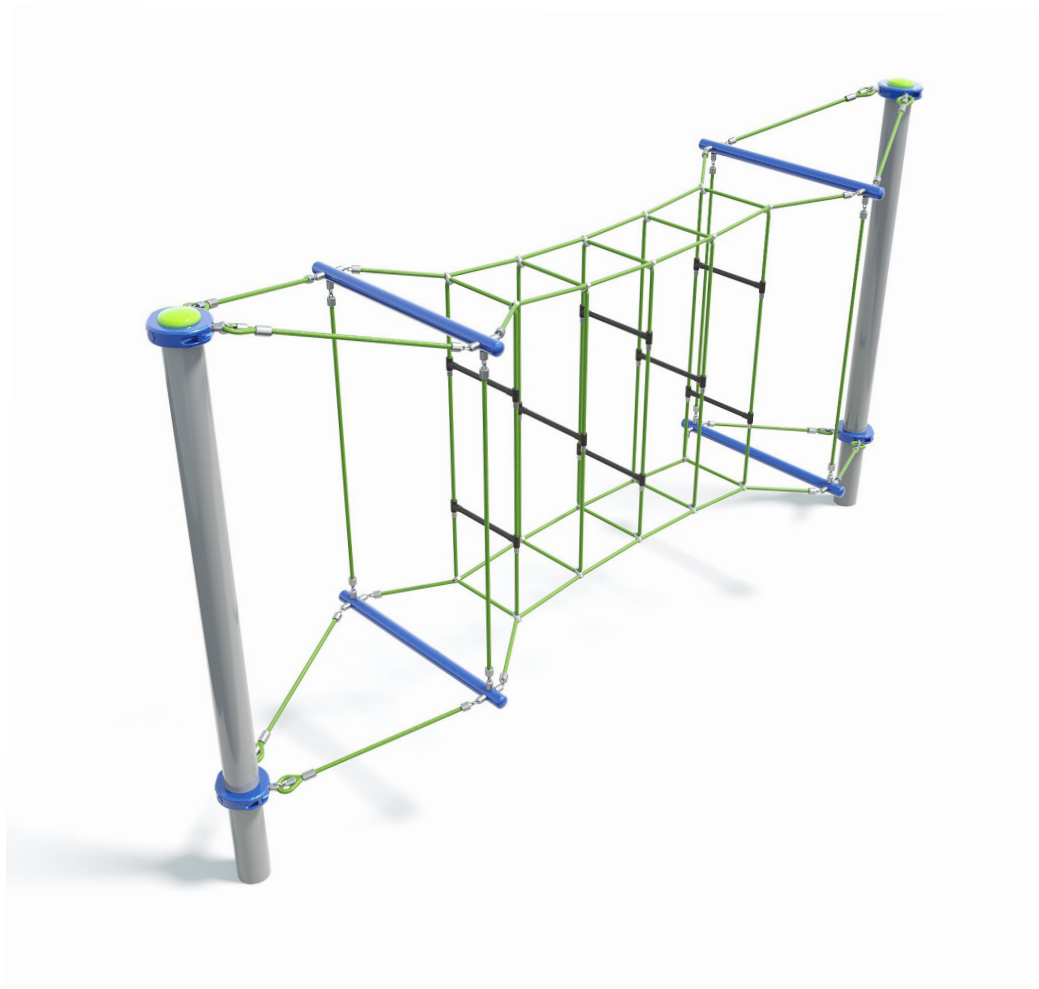

Users 1-3

Specifications

Max Height	2.5m
Fall Zone Area	44.1m ²
Max Fall Height	2.5m
Equipment Size	1.1m(w) x 4.3m(l) x 2.5m(h)

Materials & Equipment

Structure	Powdercoated DuraGal
Dynamic	18mm steel reinforced rope
Static	Powdercoated aluminium clamps and caps

Colours

[Click here](#) to see our Rope and Powdercoat colours or consult colours with Kaebel Leisure.

Side Elevation

Top View

DOWNLOADS

For access to our DWG files and High Resolution Product images, please [Click here](#) to login or create an account.