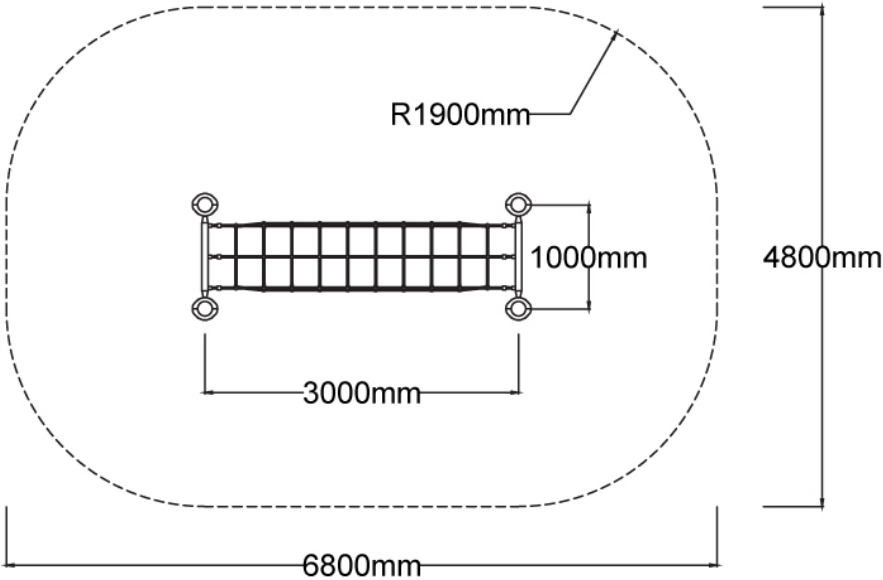

Users 1-4

Specifications

Max Height	2.5m
Fall Zone Area	29.6m ²
Max Fall Height	2m
Equipment Size	3m(w) x 1m(l) x 2.5m(h)

Materials & Equipment

Structure	Powdercoated DuraGal
Dynamic	18mm Steel reinforced rope, Rubber membrane
Static	Powdercoated aluminium clamps and caps

Colours

[Click here](#) to see our Rope and Powdercoat colours or consult colours with Kaebel Leisure.

Side Elevation

Top View

DOWNLOADS

For access to our DWG files and High Resolution Product images, please [Click here](#) to login or create an account.