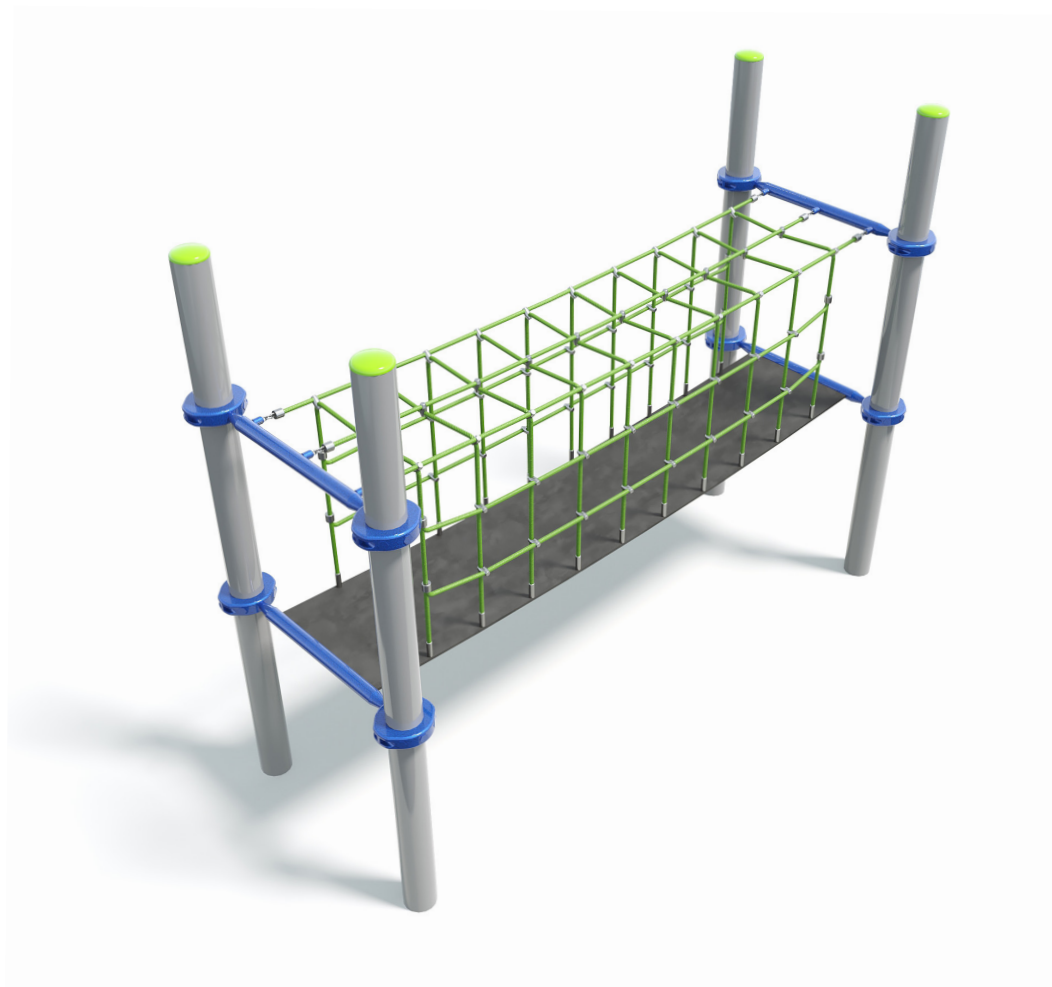

Users 1-4

Specifications

Max Height	2.5m
Fall Zone Area	29.6m ²
Max Fall Height	2m
Equipment Size	3m(w) x 1m(l) x 2.5m(h)

Materials & Equipment

Structure	Powdercoated DuraGal
Dynamic	18mm Steel reinforced rope, Rubber membrane
Static	Powdercoated aluminium clamps and caps

Colours

[Click here](#) to see our Rope and Powdercoat colours or consult colours with Kaebel Leisure.

Side Elevation

Top View

DOWNLOADS

For access to our DWG files and High Resolution Product images, please [Click here](#) to login or create an account.