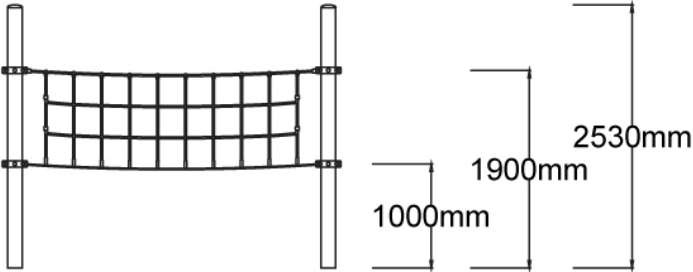

Side Elevation