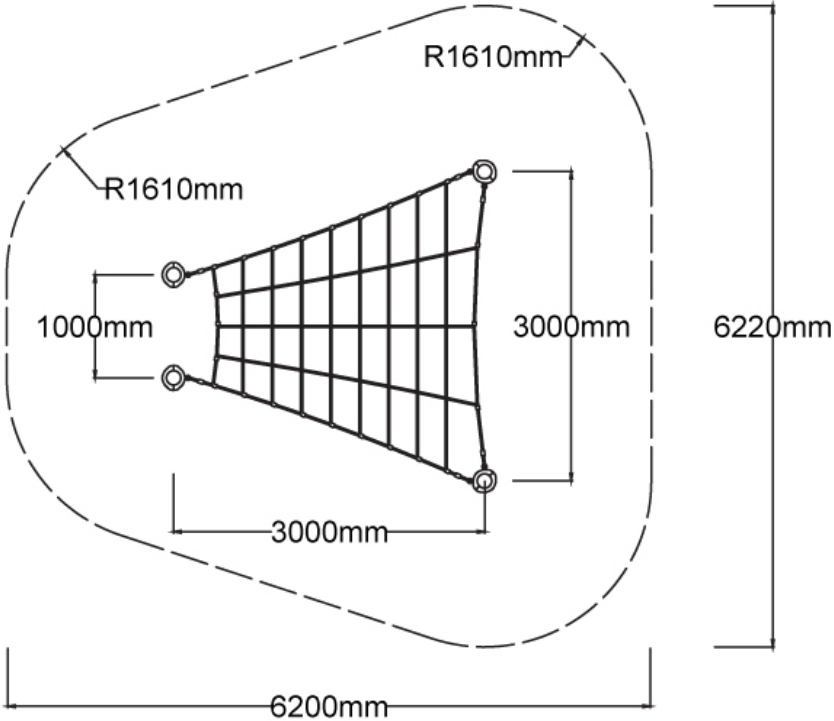

Top View

DOWNLOADS

For access to our DWG files and High Resolution Product images, please [Click here](#) to login or create an account.