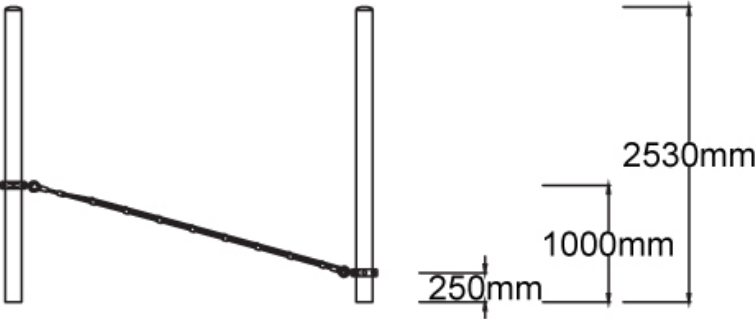

Side Elevation