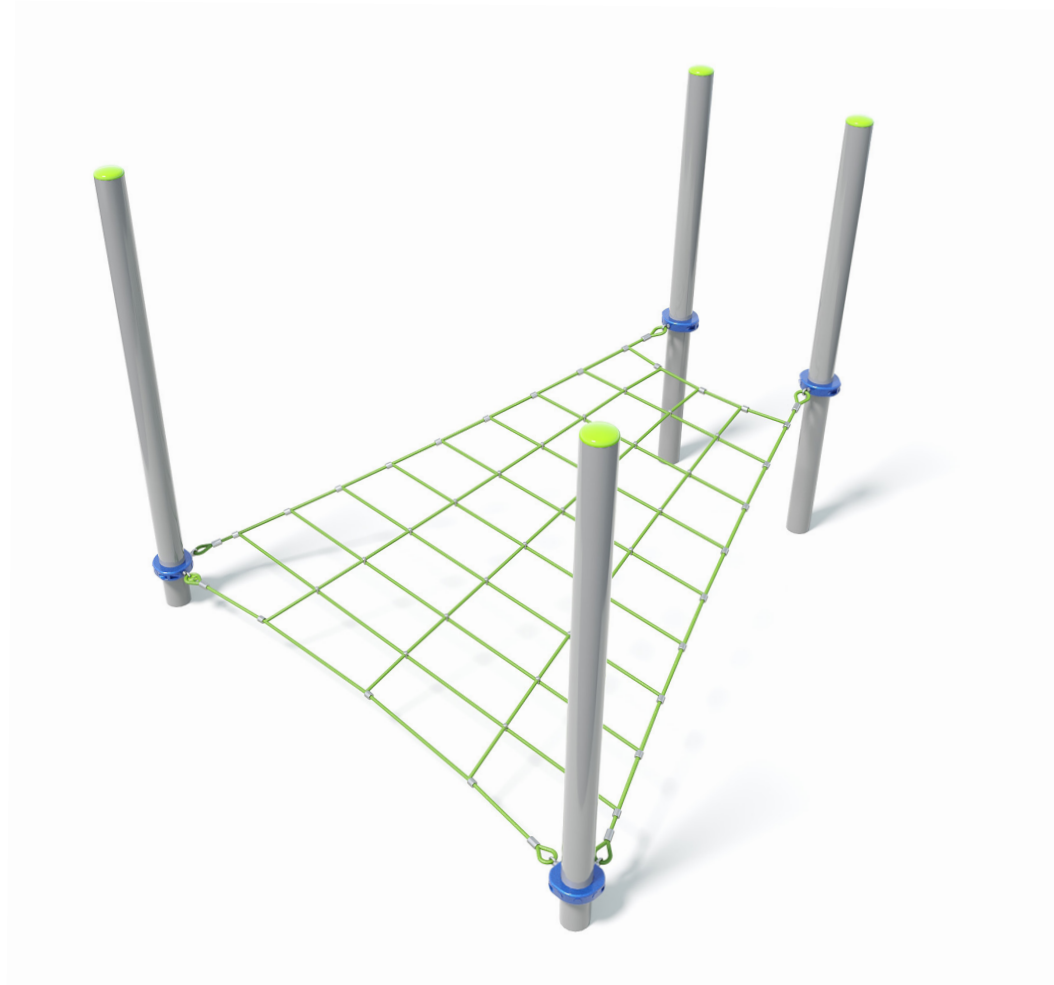

### Specifications

Max Height	2.5m
Fall Zone Area	30.5m <sup>2</sup>
Max Fall Height	1m
Equipment Size	3m(w) x 3m(l) x 2.5m(h)

### Materials & Equipment

Structure	Powdercoated DuraGal
Dynamic	18mm Steel reinforced rope
Static	Powdercoated aluminium clamps and caps