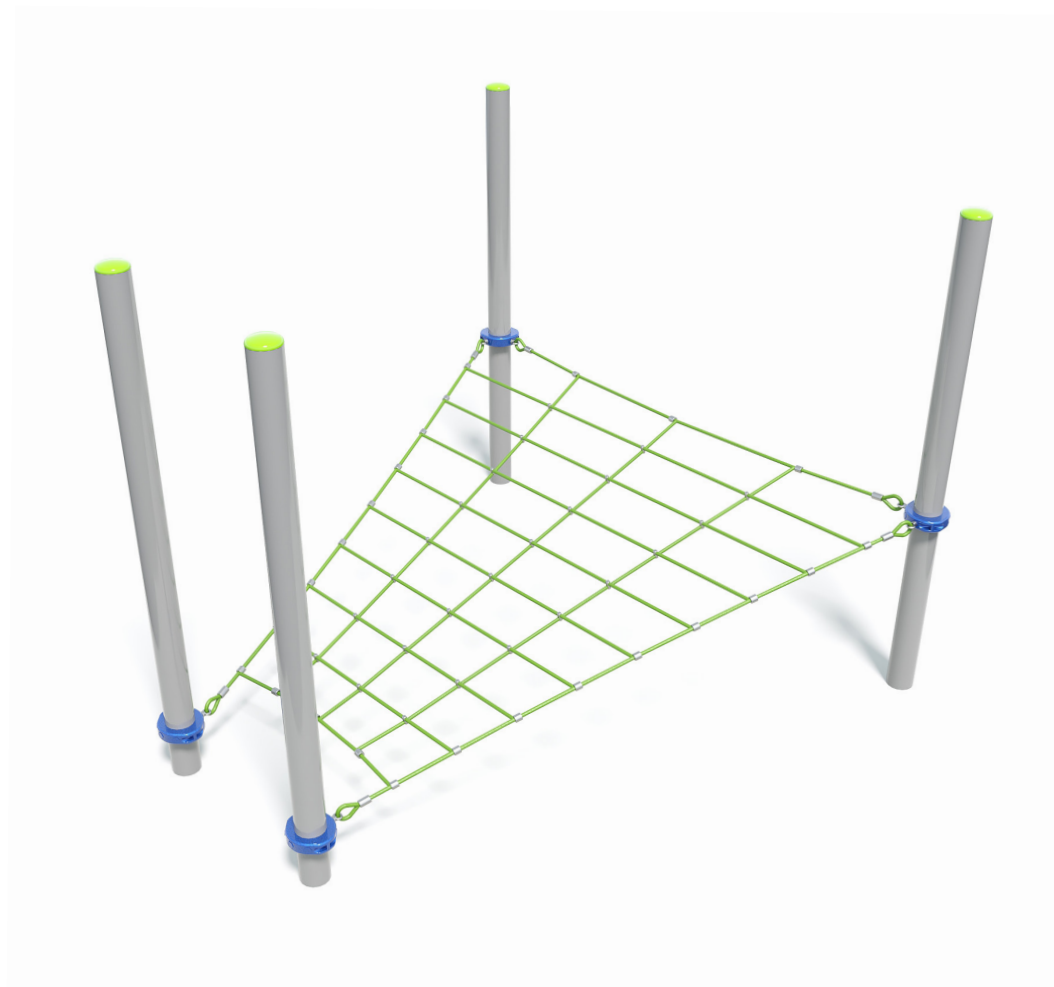

### Specifications

Max Height	2.5m
Fall Zone Area	30.8m <sup>2</sup>
Max Fall Height	1m
Equipment Size	3m(w) x 3m(l) x 2.5m(h)

### Materials & Equipment

Structure	Powdercoated DuraGal
Dynamic	18mm Steel reinforced rope
Static	Powdercoated aluminium clamps and caps