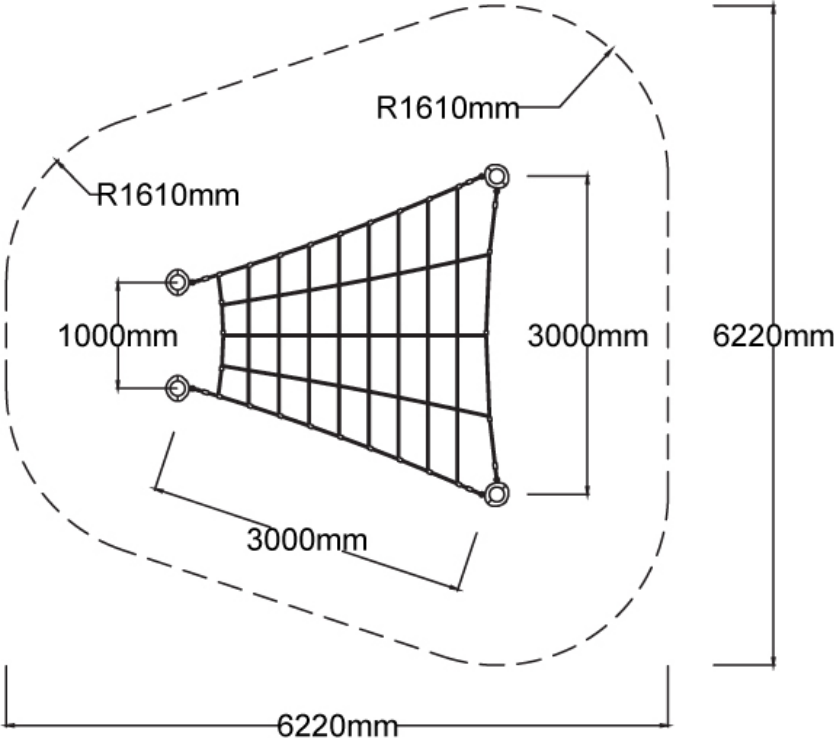

Top View

DOWNLOADS

For access to our DWG files and High Resolution Product images, please [Click here](#) to login or create an account.