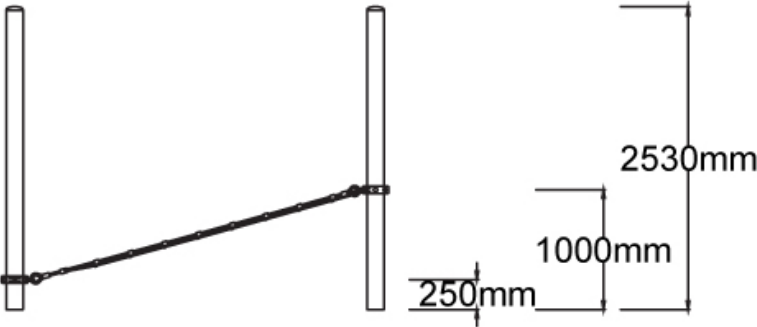

Side Elevation