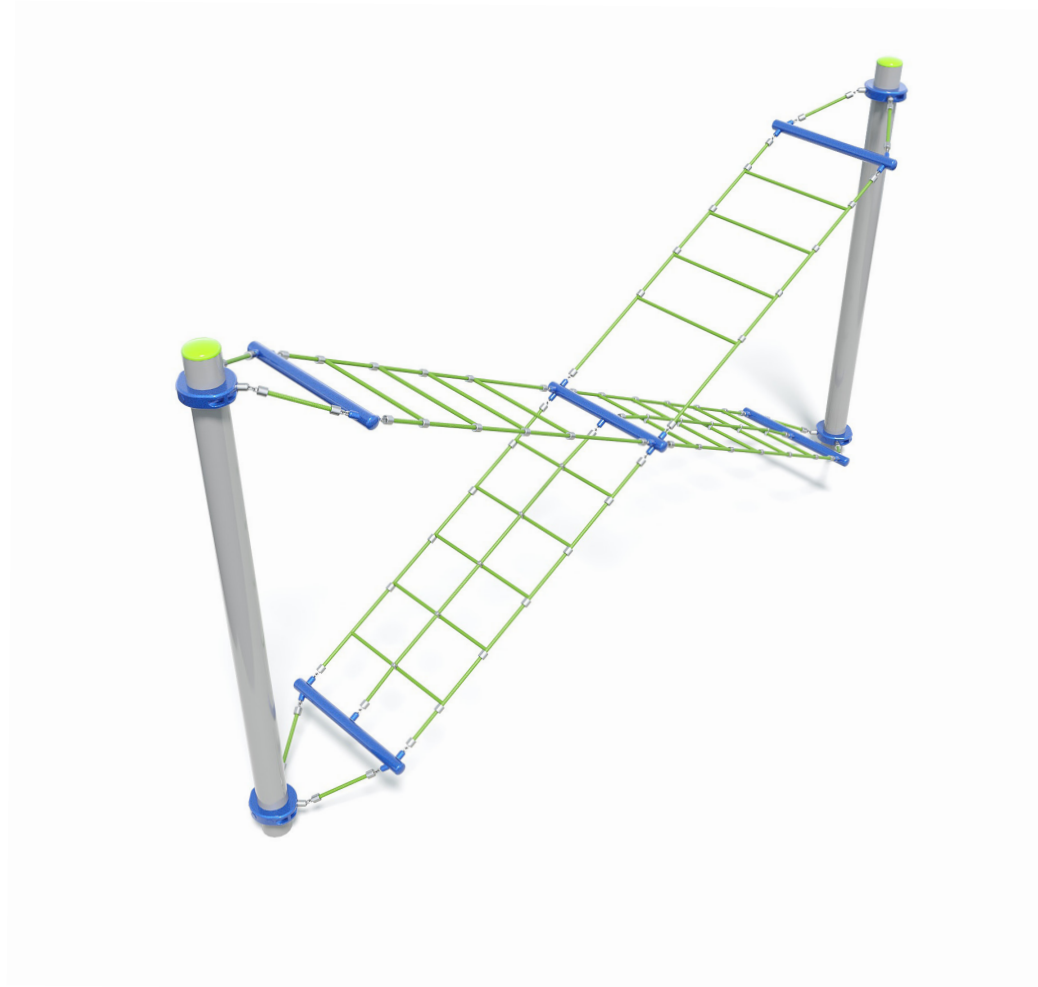

Users 1-7

Specifications

Max Height	2.5m
Fall Zone Area	35m ²
Max Fall Height	2.4m
Equipment Size	0.8m(w) x 4.3m(l) x 2.5m(h)

Materials & Equipment

Structure	Powdercoated DuraGal
Dynamic	18mm steel reinforced rope
Static	Powdercoated aluminium clamps and caps

Colours

[Click here](#) to see our Rope and Powdercoat colours or consult colours with Kaebel Leisure.

Side Elevation

Top View

DOWNLOADS

For access to our DWG files and High Resolution Product images, please [Click here](#) to login or create an account.