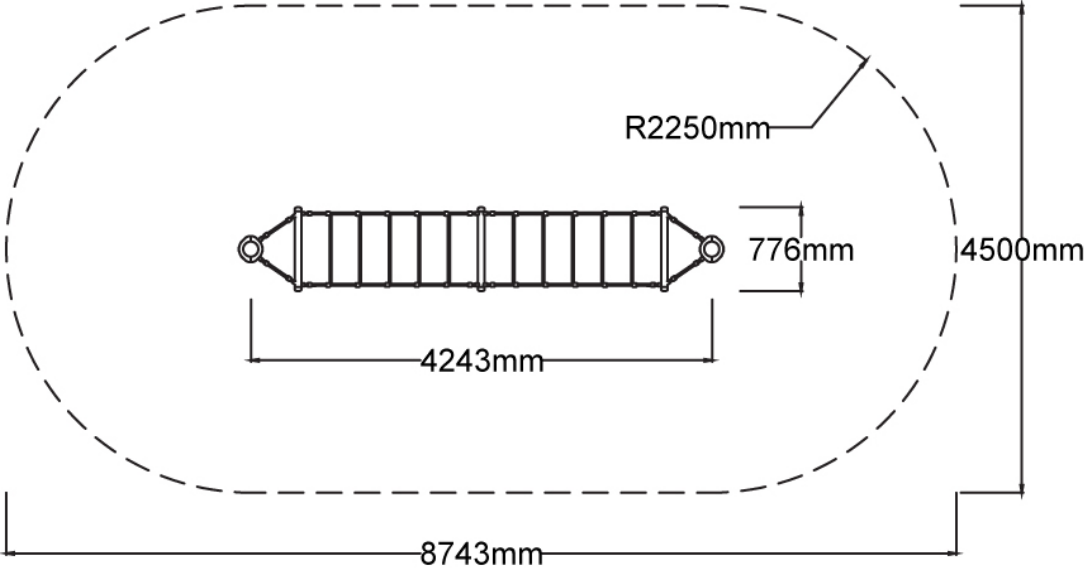

Users 1-7

Specifications

Max Height	2.5m
Fall Zone Area	35m ²
Max Fall Height	2.4m
Equipment Size	0.8m(w) x 4.3m(l) x 2.5m(h)

Materials & Equipment

Structure	Powdercoated DuraGal
Dynamic	18mm steel reinforced rope
Static	Powdercoated aluminium clamps and caps

Colours

[Click here](#) to see our Rope and Powdercoat colours or consult colours with Kaebel Leisure.

Side Elevation

Top View

DOWNLOADS

For access to our DWG files and High Resolution Product images, please [Click here](#) to login or create an account.