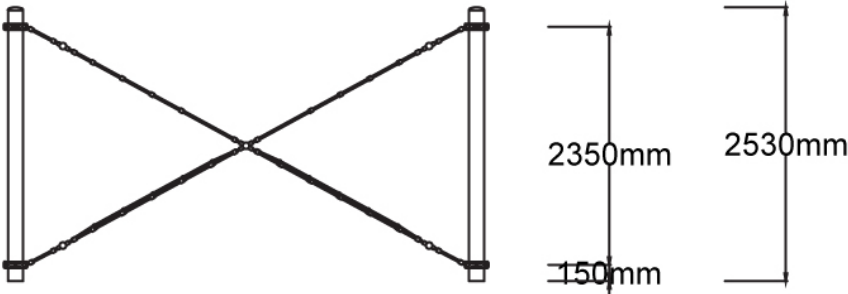

Side Elevation