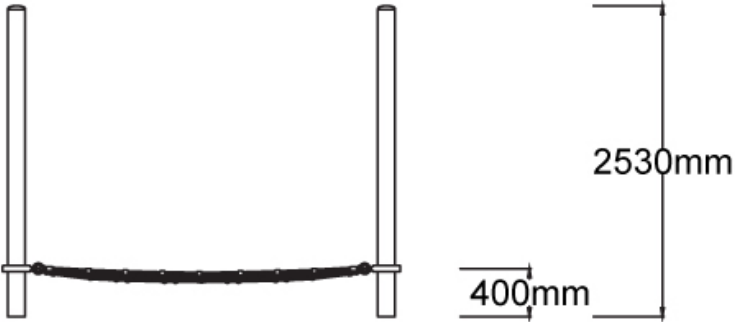

Side Elevation