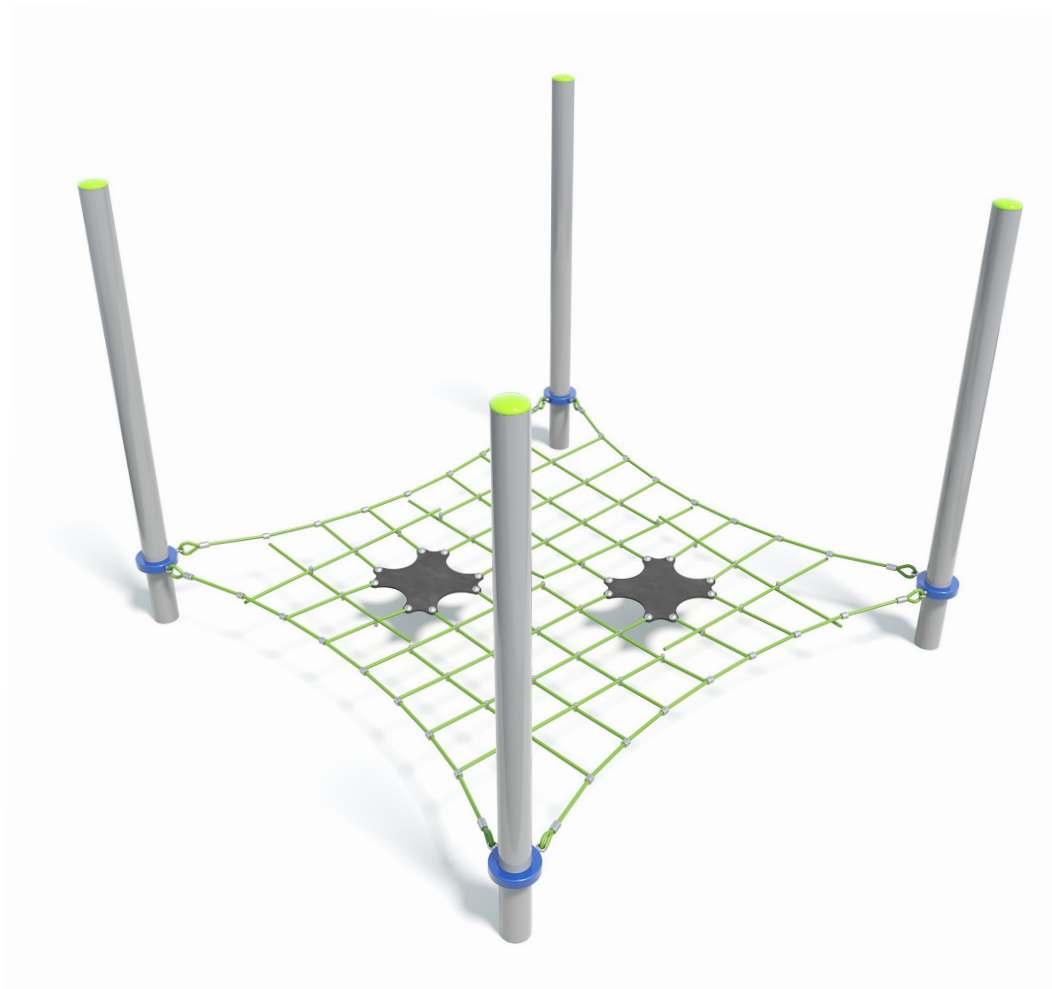

Users 1-19

Specifications

Max Height	2.5m
Fall Zone Area	36.5m ²
Max Fall Height	0.4m
Equipment Size	3m(w) x 3m(l) x 2.5m(h)

Materials & Equipment

Structure	Powdercoated DuraGal
Dynamic	18mm Steel reinforced rope, Rubber membrane
Static	Powdercoated aluminium clamps and caps

Colours

[Click here](#) to see our Rope and Powdercoat colours or consult colours with Kaebel Leisure.

Side Elevation

Top View

DOWNLOADS

For access to our DWG files and High Resolution Product images, please [Click here](#) to login or create an account.