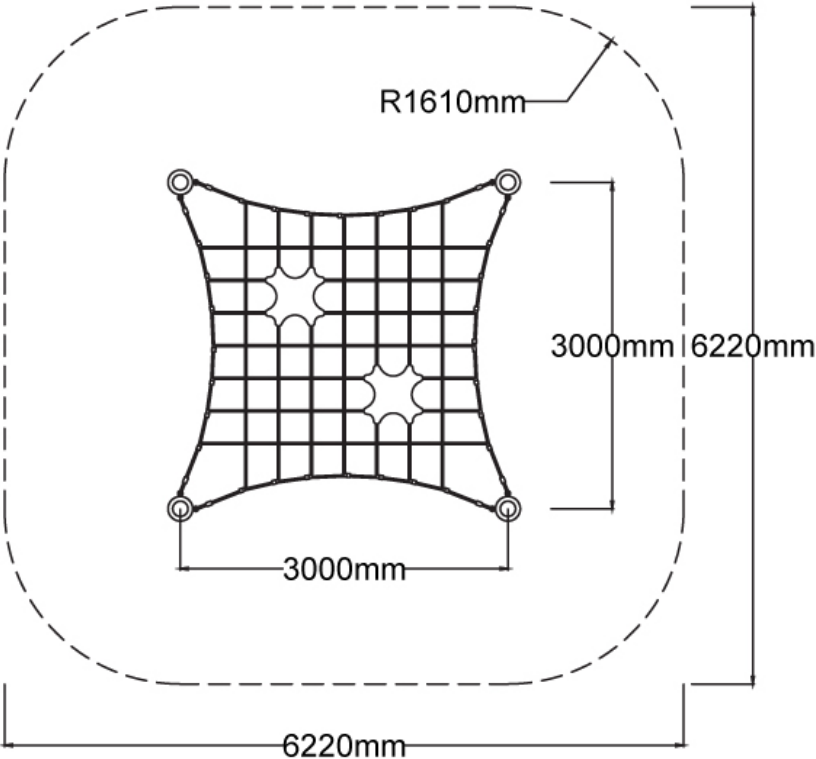

Users 1-19

Specifications

Max Height	2.5m
Fall Zone Area	36.5m ²
Max Fall Height	0.4m
Equipment Size	3m(w) x 3m(l) x 2.5m(h)

Materials & Equipment

Structure	Powdercoated DuraGal
Dynamic	18mm Steel reinforced rope, Rubber membrane
Static	Powdercoated aluminium clamps and caps

Colours

[Click here](#) to see our Rope and Powdercoat colours or consult colours with Kaebel Leisure.

Side Elevation

Top View

DOWNLOADS

For access to our DWG files and High Resolution Product images, please [Click here](#) to login or create an account.