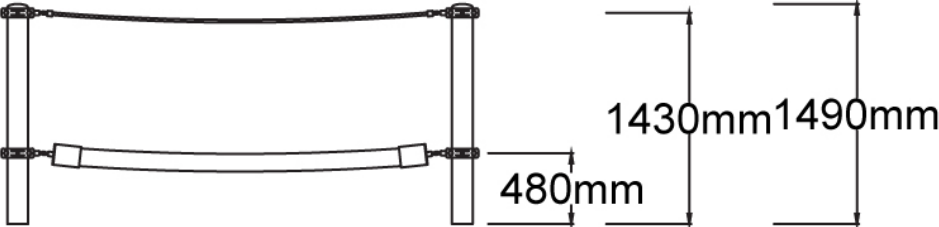

Side Elevation