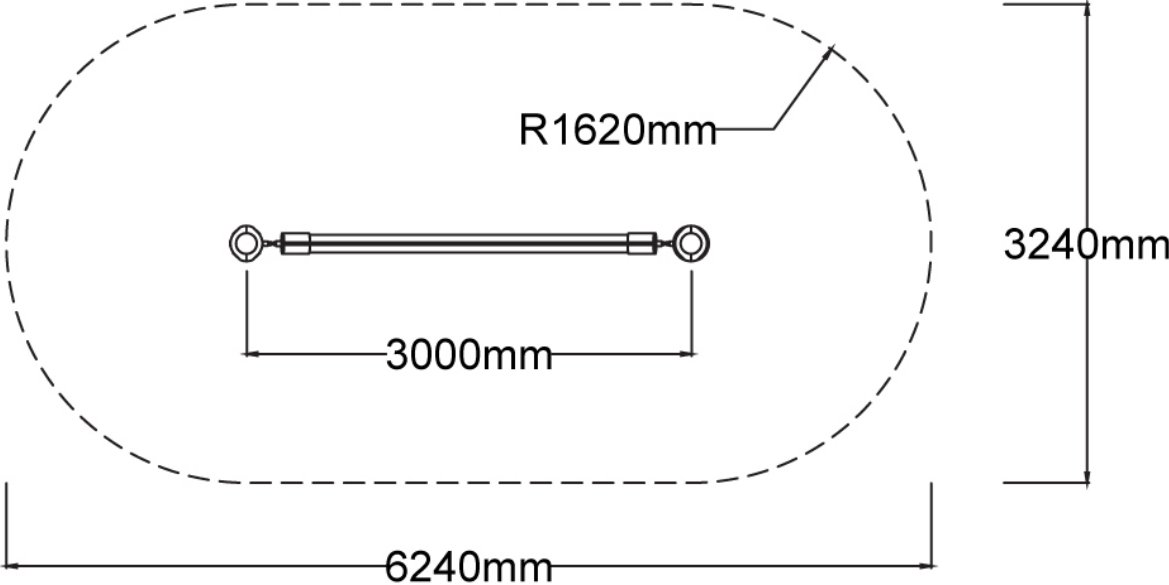

Users 1-5

Specifications

Max Height	1.5m
Fall Zone Area	18m ²
Max Fall Height	1.5m
Equipment Size	0.3m(w) x 3m(l) x 2.5m(h)

Materials & Equipment

Structure	Powdercoated DuraGal
Dynamic	18mm steel reinforced rope, 120mm square jungle rope
Static	Powdercoated aluminium clamps and caps

Colours

[Click here](#) to see our Rope and Powdercoat colours or consult colours with Kaebel Leisure.

Side Elevation

Top View

DOWNLOADS

For access to our DWG files and High Resolution Product images, please [Click here](#) to login or create an account.