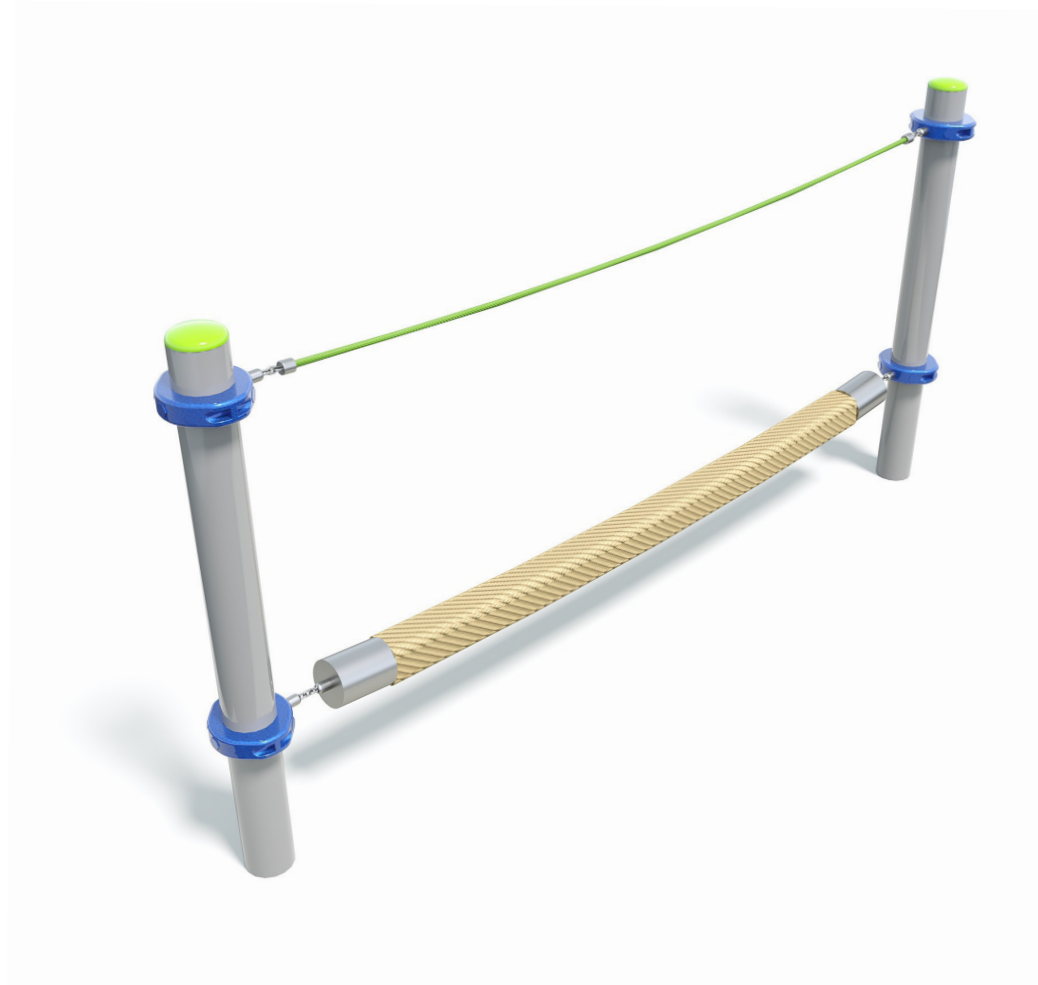

Users 1-5

Specifications

Max Height	1.5m
Fall Zone Area	18m ²
Max Fall Height	1.5m
Equipment Size	0.3m(w) x 3m(l) x 2.5m(h)

Materials & Equipment

Structure	Powdercoated DuraGal
Dynamic	18mm steel reinforced rope, 120mm square jungle rope
Static	Powdercoated aluminium clamps and caps

Colours

[Click here](#) to see our Rope and Powdercoat colours or consult colours with Kaebel Leisure.

Side Elevation

Top View

DOWNLOADS

For access to our DWG files and High Resolution Product images, please [Click here](#) to login or create an account.