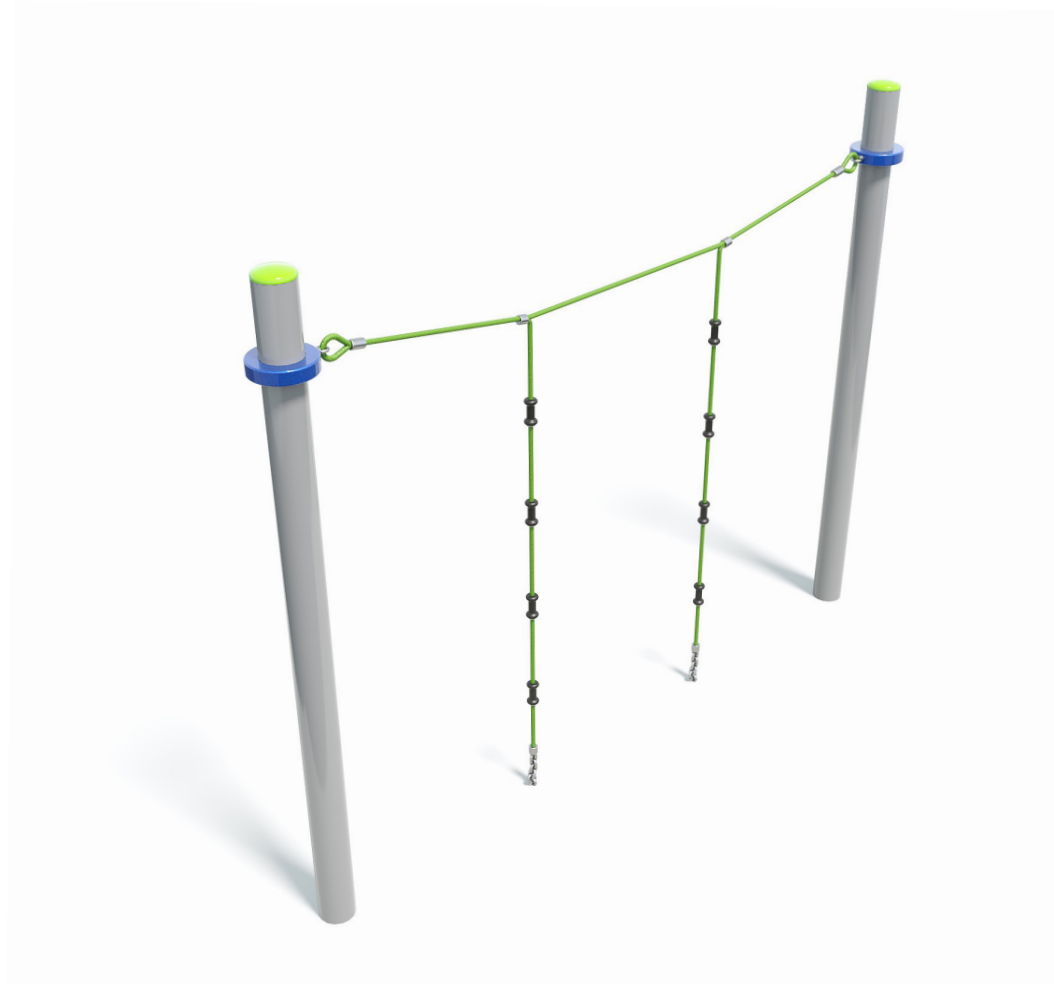

Users 1-3

Specifications

Max Height	2.5m
Fall Zone Area	26.7m ²
Max Fall Height	2.3m
Equipment Size	0.3m(w) x 3m(l) x 2.5m(h)

Materials & Equipment

Structure	Powdercoated DuraGal
Dynamic	18mm Steel reinforced rope, Stainless steel chain
Static	Powdercoated aluminium clamps and caps, Rubber handles

Colours

[Click here](#) to see our Rope and Powdercoat colours or consult colours with Kaebel Leisure.

Side Elevation

Top View

DOWNLOADS

For access to our DWG files and High Resolution Product images, please [Click here](#) to login or create an account.