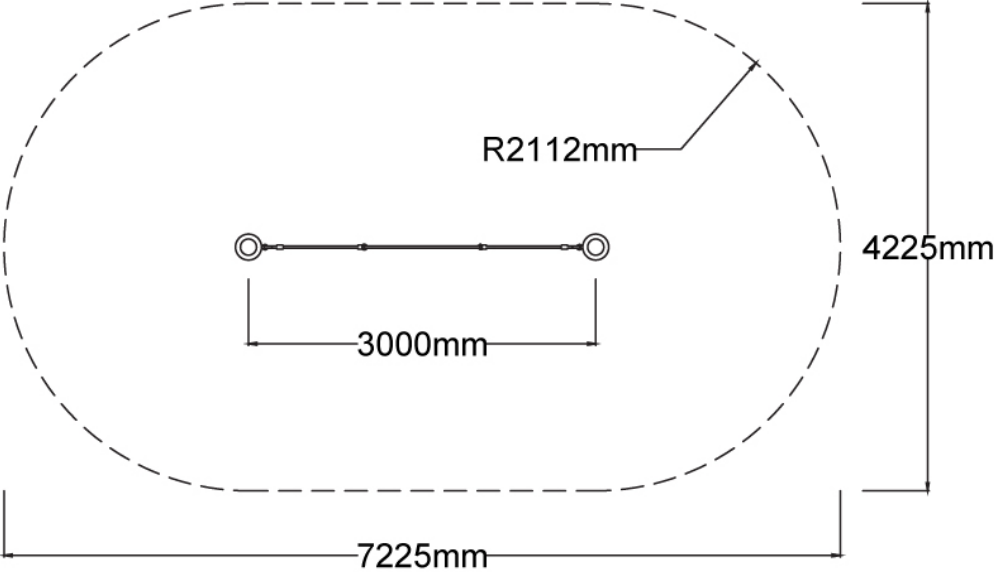

Users 1-3

Specifications

Max Height	2.5m
Fall Zone Area	26.7m ²
Max Fall Height	2.3m
Equipment Size	0.3m(w) x 3m(l) x 2.5m(h)

Materials & Equipment

Structure	Powdercoated DuraGal
Dynamic	18mm Steel reinforced rope, Stainless steel chain
Static	Powdercoated aluminium clamps and caps, Rubber handles

Colours

[Click here](#) to see our Rope and Powdercoat colours or consult colours with Kaebel Leisure.

Side Elevation

Top View

DOWNLOADS

For access to our DWG files and High Resolution Product images, please [Click here](#) to login or create an account.