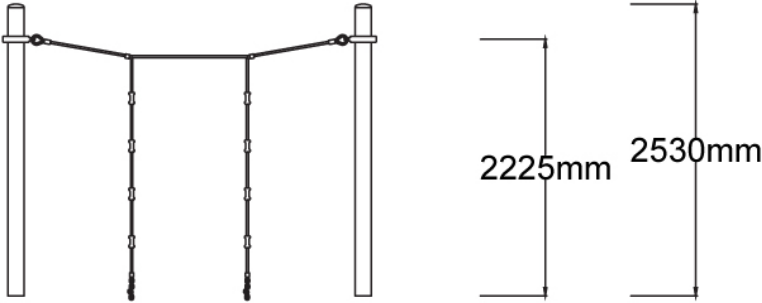

Users 1-3

Specifications

Max Height	2.5m
Fall Zone Area	26.7m ²
Max Fall Height	2.3m
Equipment Size	0.3m(w) x 3m(l) x 2.5m(h)

Materials & Equipment

Structure	Powdercoated DuraGal
Dynamic	18mm Steel reinforced rope, Stainless steel chain
Static	Powdercoated aluminium clamps and caps, Rubber handles

Colours

[Click here](#) to see our Rope and Powdercoat colours or consult colours with Kaebel Leisure.

Side Elevation

Top View

DOWNLOADS

For access to our DWG files and High Resolution Product images, please [Click here](#) to login or create an account.