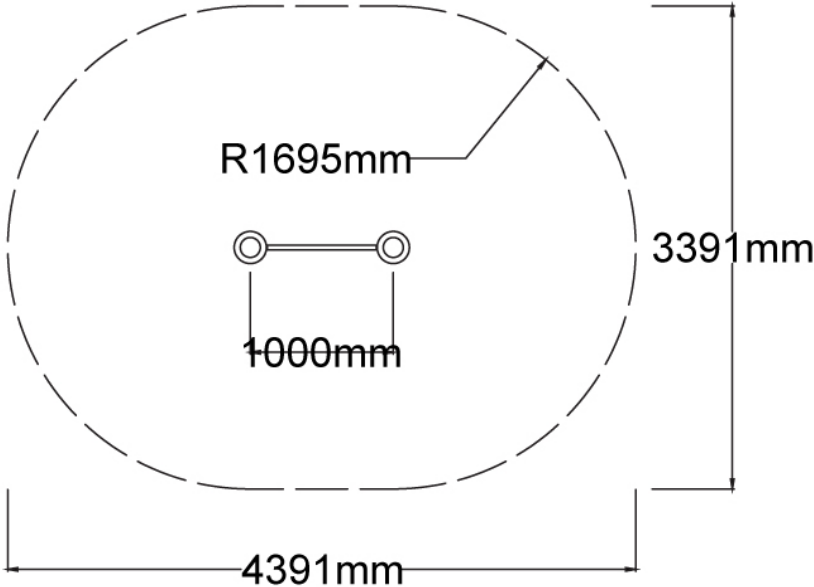

Top View

DOWNLOADS

For access to our DWG files and High Resolution Product images, please [Click here](#) to login or create an account.