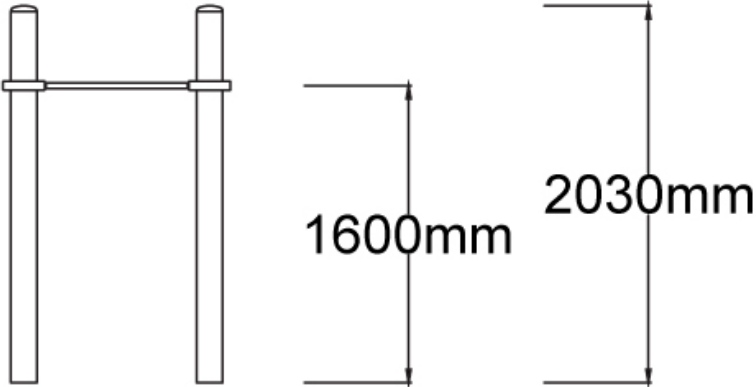

Side Elevation