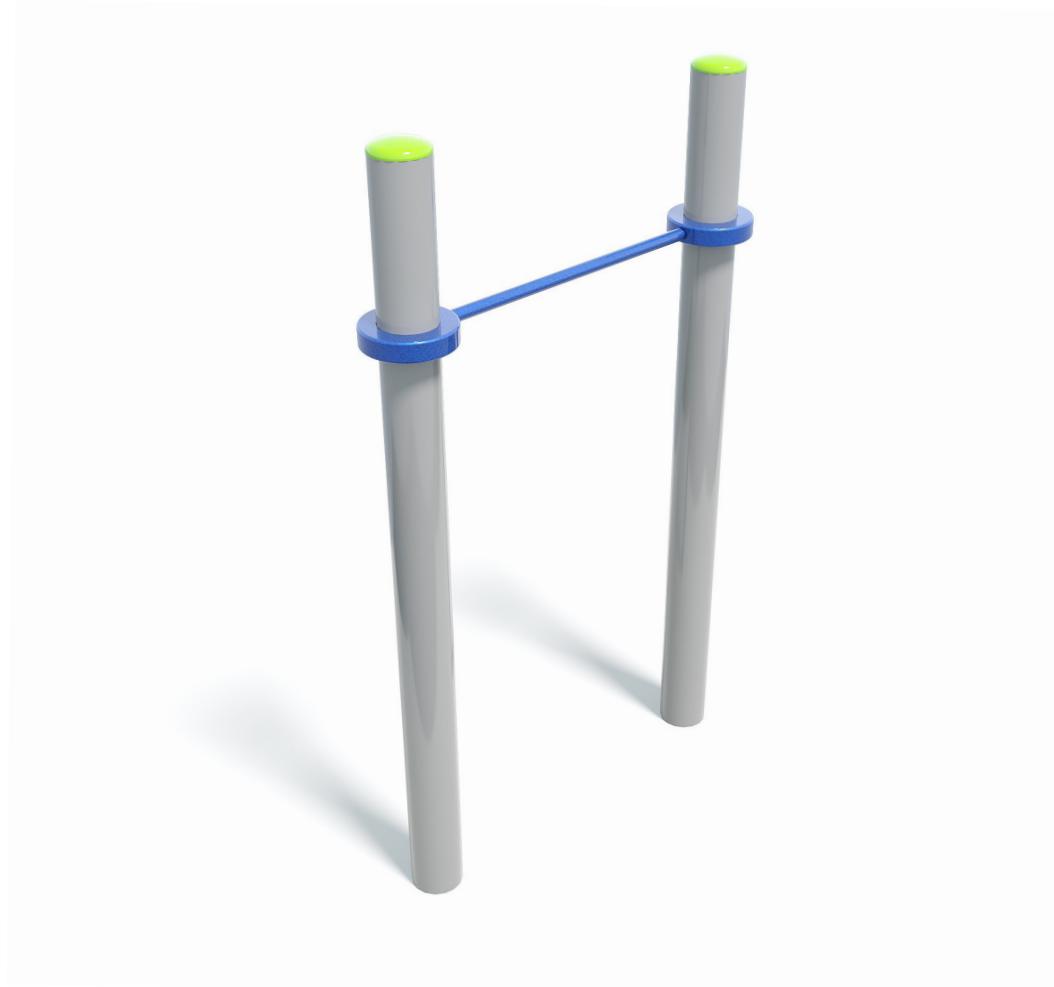

### Specifications

Max Height	2.1m
Fall Zone Area	12.5m <sup>2</sup>
Max Fall Height	1.6m
Equipment Size	0.3m(w) x 1m(l) x 2m(h)

### Materials & Equipment

Structure	Powdercoated DuraGal
Static	Powdercoated aluminium clamps and caps

### Colours

[Click here](#) to see our Rope and Powdercoat colours or consult colours with Kaebel Leisure.

Side Elevation

Top View