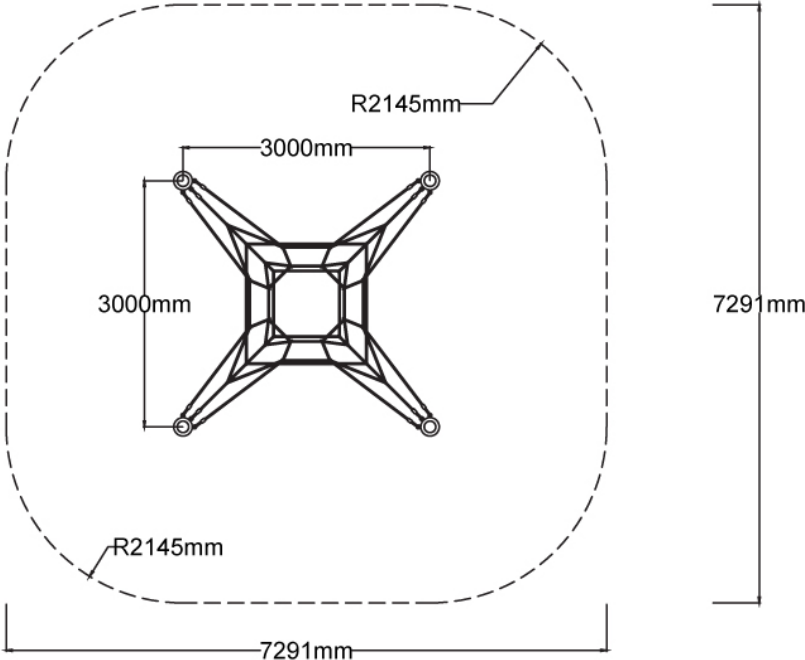

DOWNLOADS

For access to our DWG files and High Resolution Product images, please [Click here](#) to login or create an account.