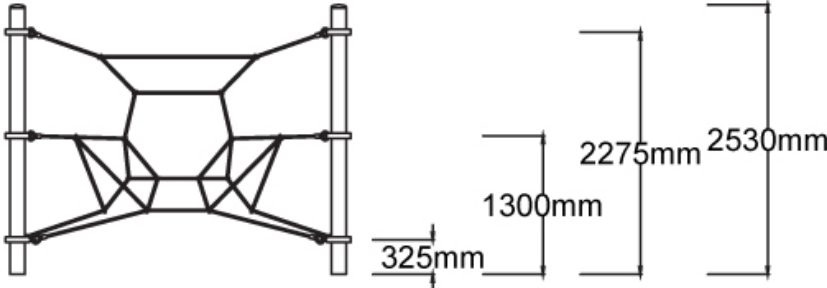

DOWNLOADS

For access to our DWG files and High Resolution Product images, please [Click here](#) to login or create an account.