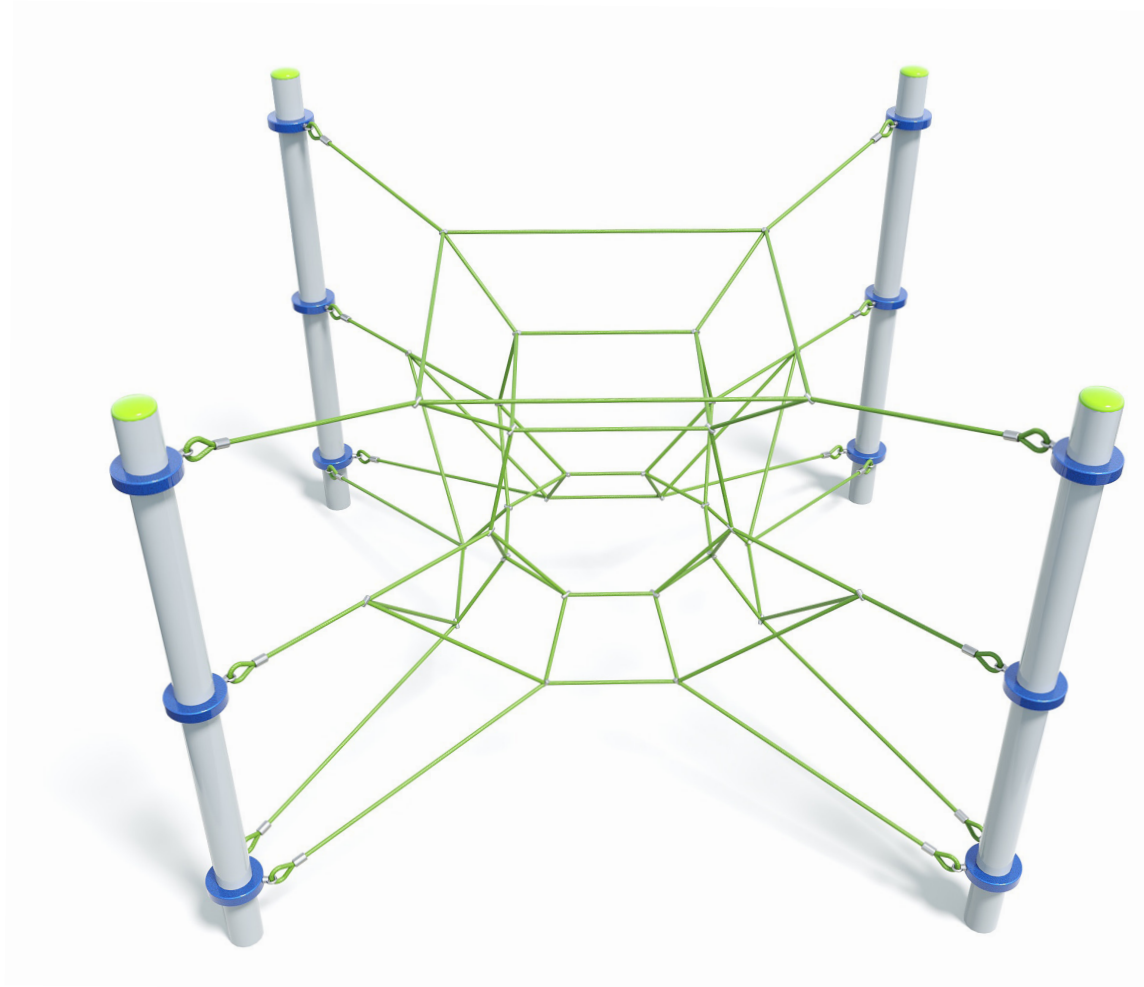

Side Elevation

Top View

Users 1-5

Specifications

Max Height	2.5m
Fall Zone Area	49.2m²
Max Fall Height	2.3m
Equipment Size	3m(w) x 3m(l) x 2.5m(h)

Materials & Equipment

Structure	Powdercoated DuraGal
Dynamic	18mm steel reinforced rope
Static	Powdercoated aluminium clamps and caps

Colours

[Click here](#) to see our Rope and Powdercoat colours or consult colours with Kaebel Leisure.