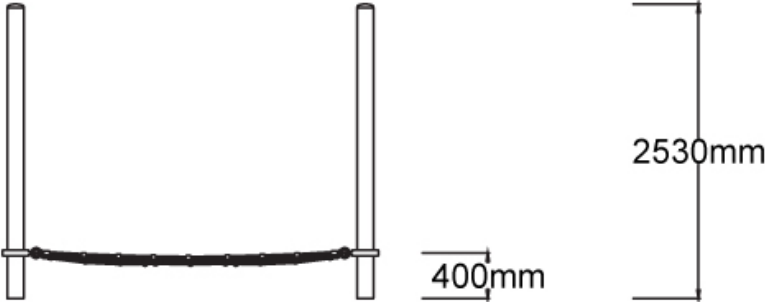

Side Elevation