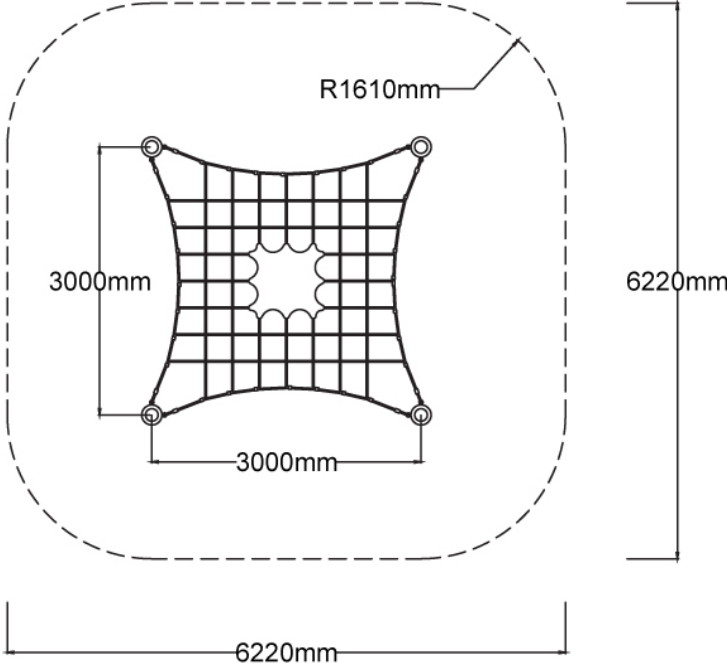

Top View

DOWNLOADS

For access to our DWG files and High Resolution Product images, please [Click here](#) to login or create an account.