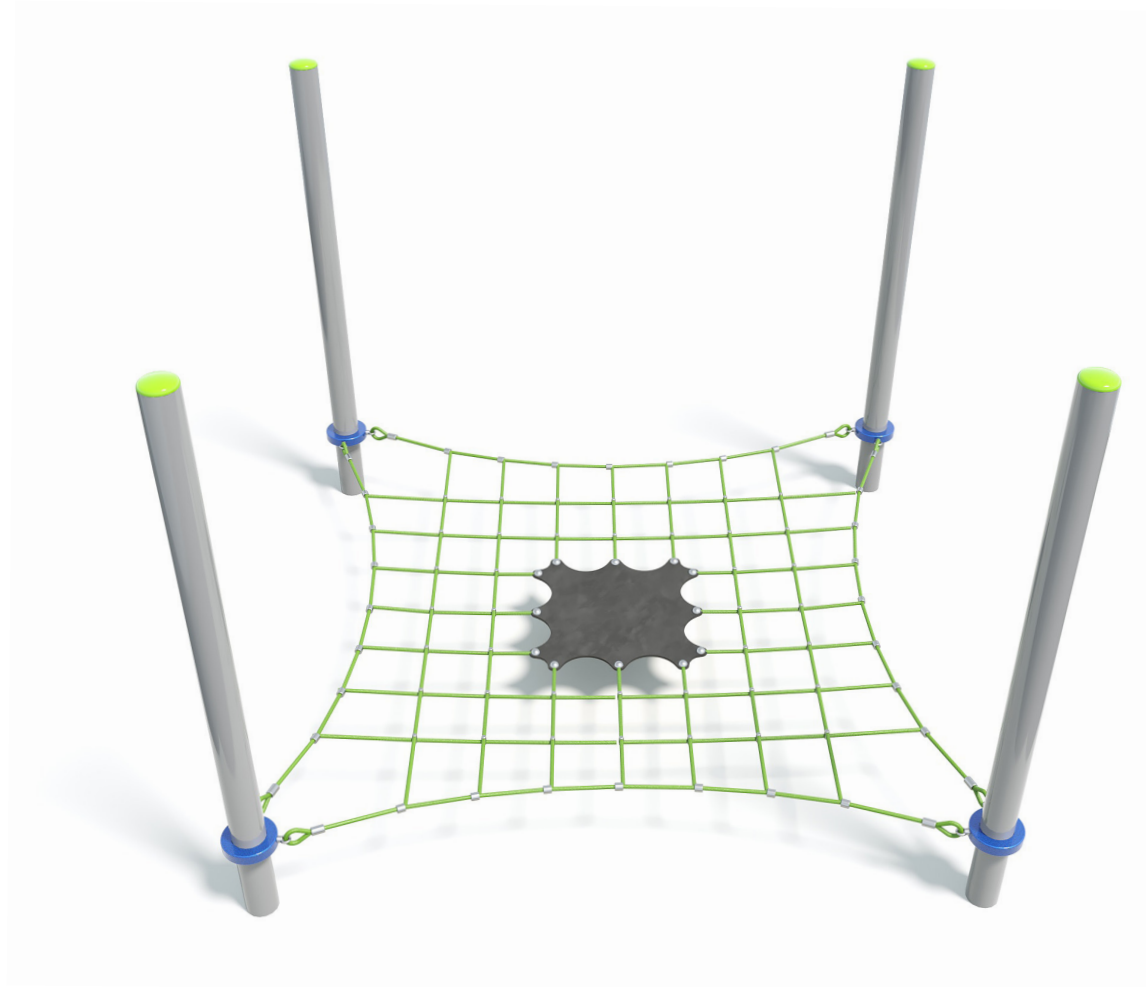

### Specifications

Max Height	2.5m
Fall Zone Area	36.5m <sup>2</sup>
Max Fall Height	0.4m
Equipment Size	3m(w) x 3m(l) x 2.5m(h)

### Materials & Equipment

Structure	Powdercoated DuraGal
Dynamic	18mm steel reinforced rope, Rubber membrane
Static	Powdercoated aluminium clamps and caps