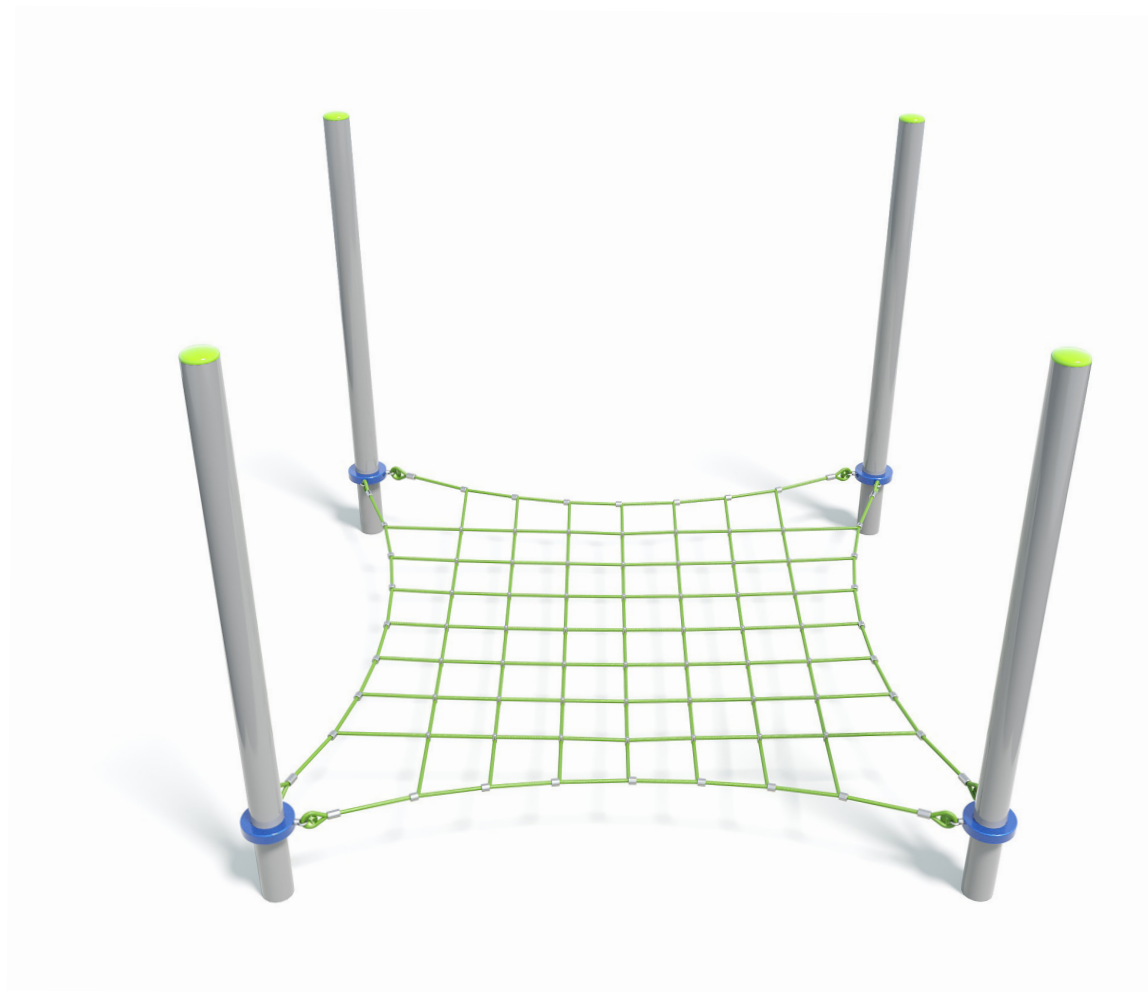

Users 1-19

Specifications

Max Height	2.5m
Fall Zone Area	36.5m ²
Max Fall Height	0.4m
Equipment Size	3m(w) x 3m(l) x 2.5m(h)

Materials & Equipment

Structure	Powdercoated DuraGal
Dynamic	18mm steel reinforced rope
Static	Powdercoated aluminium clamps and caps

Colours

[Click here](#) to see our Rope and Powdercoat colours or consult colours with Kaebel Leisure.

Side Elevation

Top View

DOWNLOADS

For access to our DWG files and High Resolution Product images, please [Click here](#) to login or create an account.