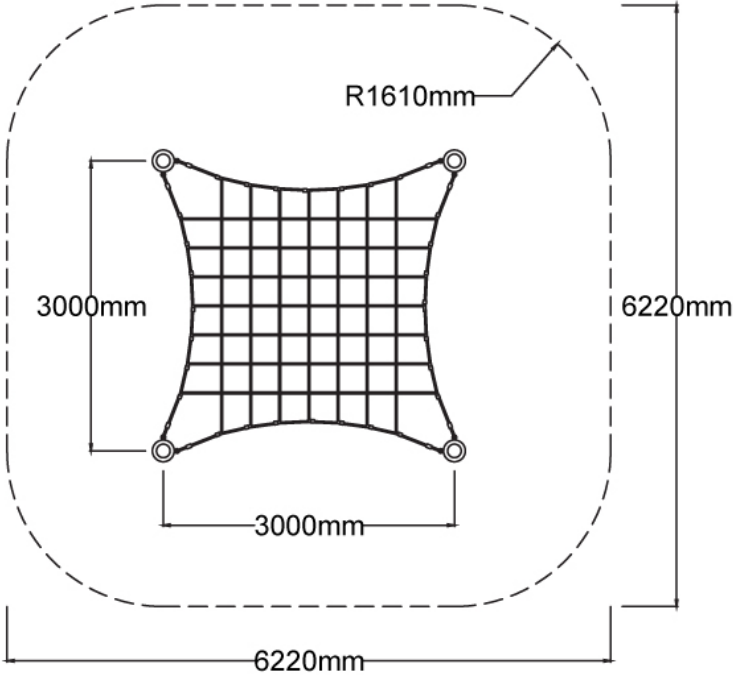

Top View

DOWNLOADS

For access to our DWG files and High Resolution Product images, please [Click here](#) to login or create an account.