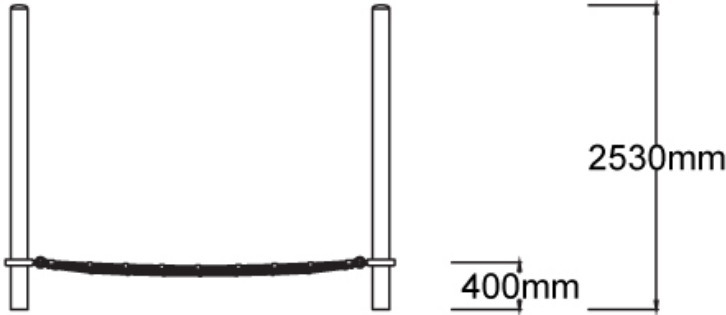

Side Elevation