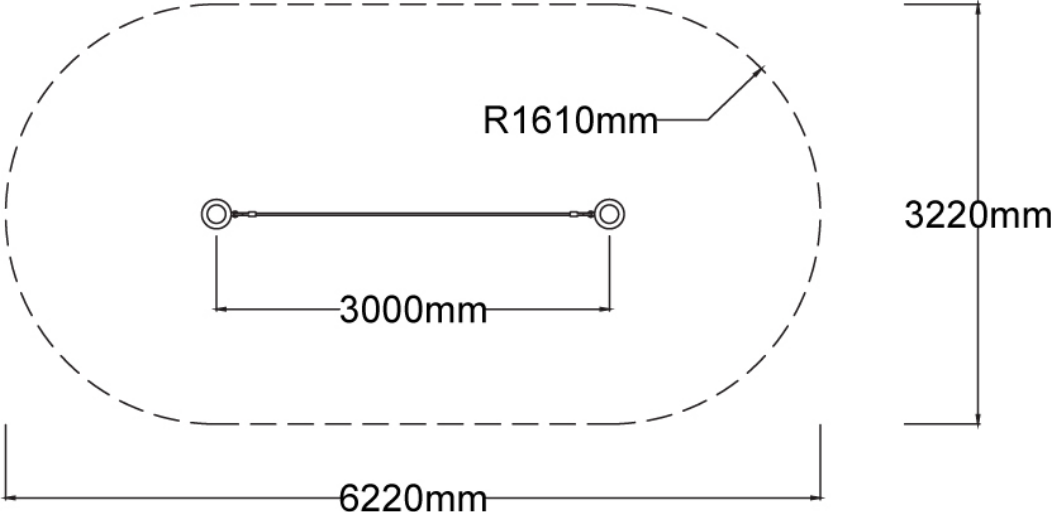

Top View

DOWNLOADS

For access to our DWG files and High Resolution Product images, please [Click here](#) to login or create an account.