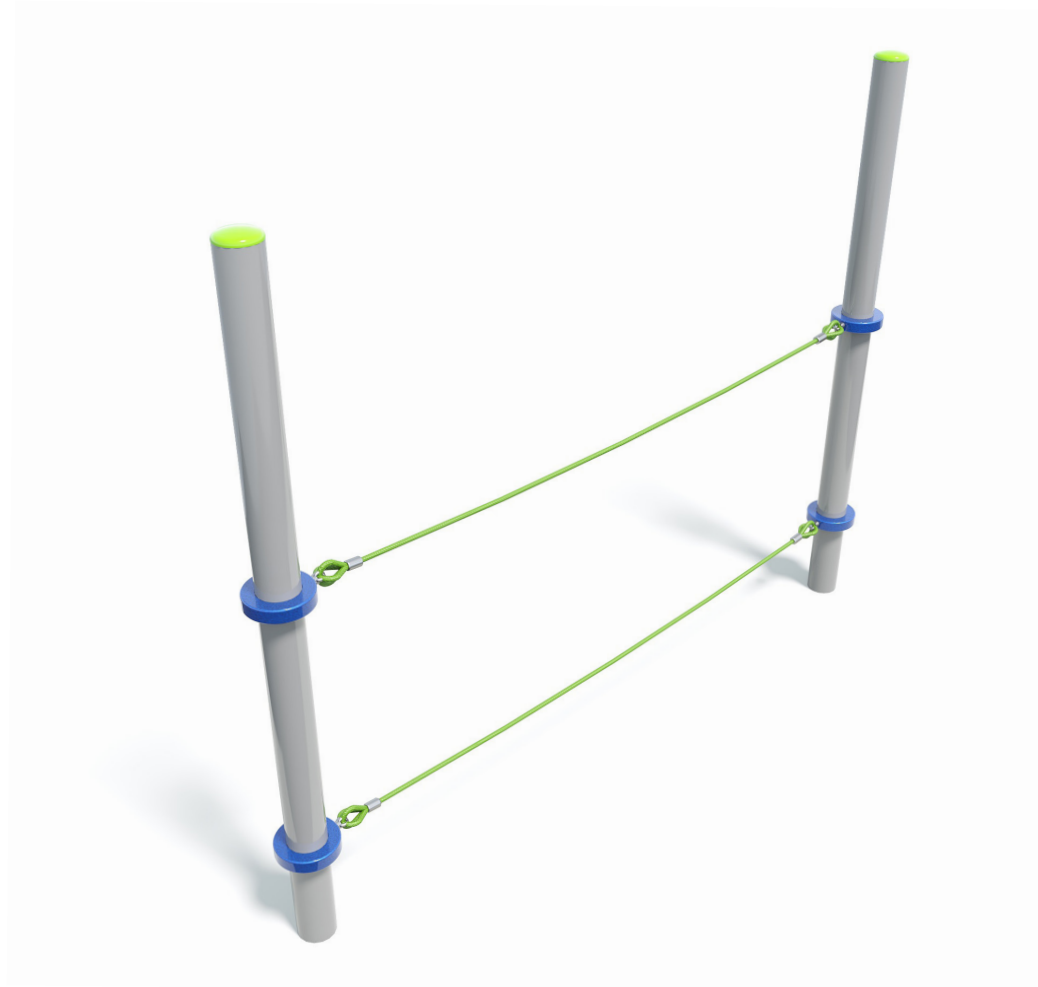

### Specifications

Max Height	2.5m
Fall Zone Area	17.3m <sup>2</sup>
Max Fall Height	1.4m
Equipment Size	0.3m(w) x 3m(l) x 2.5m(h)

### Materials & Equipment

Structure	Powdercoated DuraGal
Dynamic	18mm steel reinforced rope
Static	Powdercoated aluminium clamps and caps

### Side Elevation