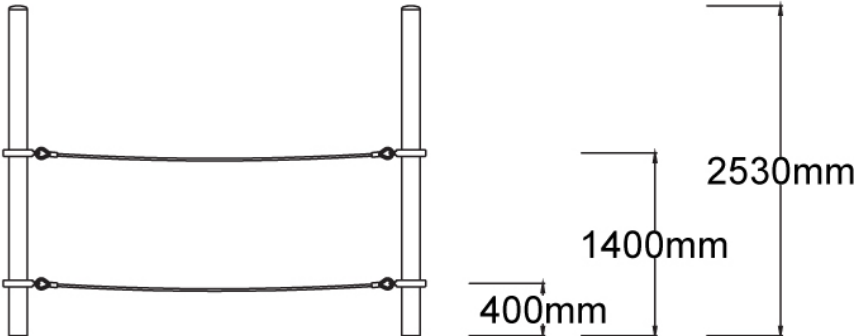

Side Elevation