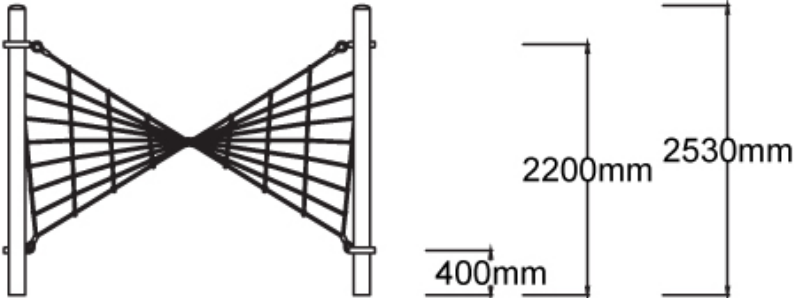

Side Elevation