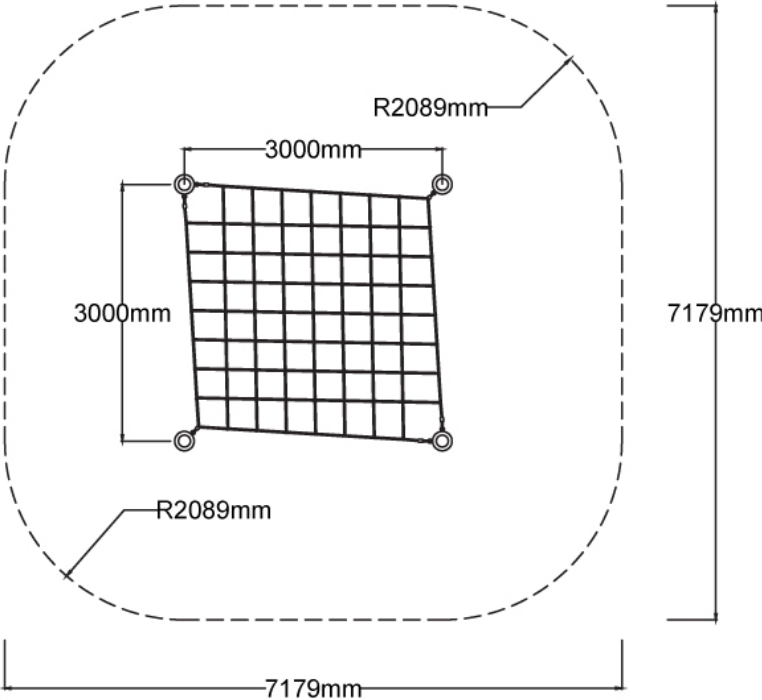

Top View

DOWNLOADS

For access to our DWG files and High Resolution Product images, please [Click here](#) to login or create an account.