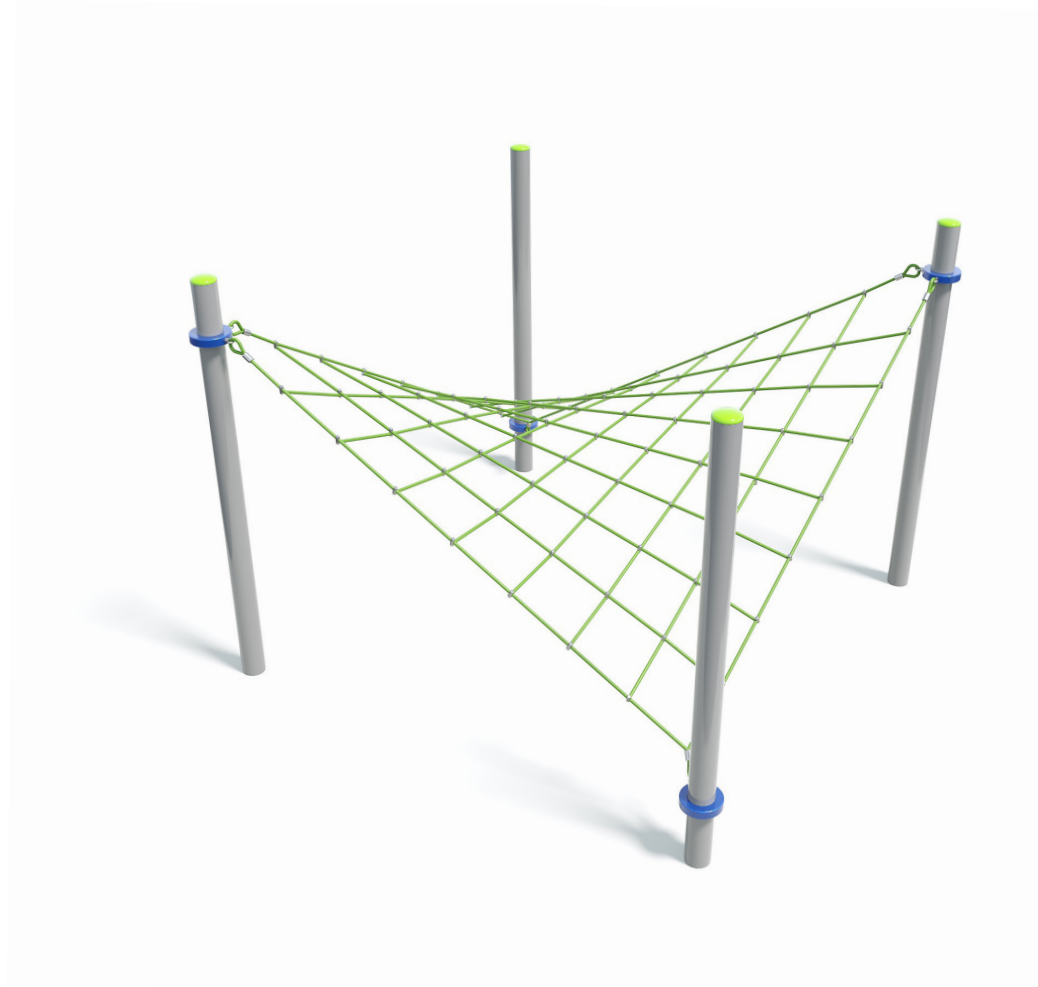

### Specifications

Max Height	2.5m
Fall Zone Area	47.8m <sup>2</sup>
Max Fall Height	2.2m
Equipment Size	3m(w) x 3m(l) x 2.5m(h)

### Materials & Equipment

Structure	Powdercoated DuraGal
Dynamic	18mm steel reinforced rope
Static	Powdercoated aluminium clamps and caps