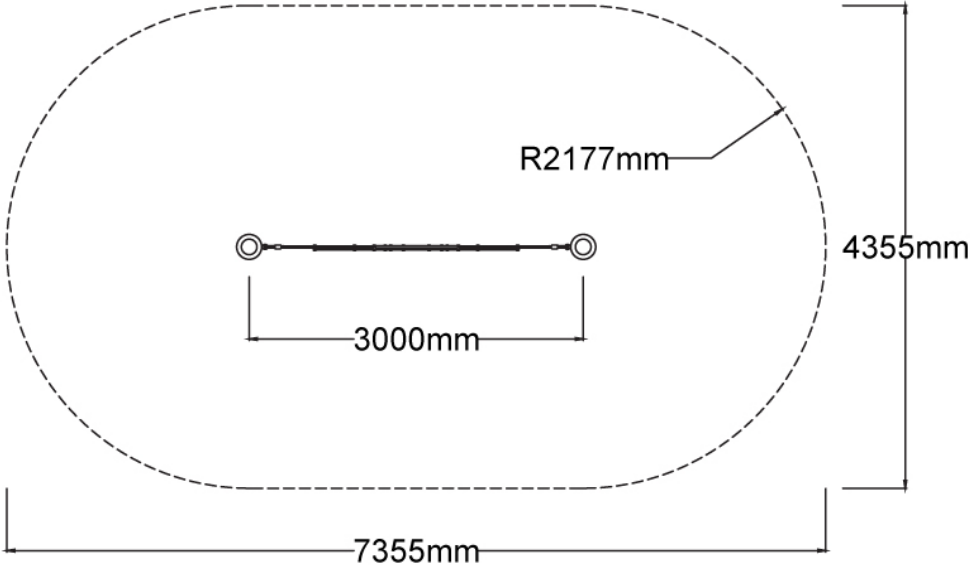

Users 1-11

Specifications

Max Height	2.5m
Fall Zone Area	28m ²
Max Fall Height	2.4m
Equipment Size	0.3m(w) x 3m(l) x 2.5m(h)

Materials & Equipment

Structure	Powdercoated DuraGal
Dynamic	18mm steel reinforced rope
Static	Powdercoated aluminium clamps and caps

Colours

[Click here](#) to see our Rope and Powdercoat colours or consult colours with Kaebel Leisure.

Side Elevation

Top View

DOWNLOADS

For access to our DWG files and High Resolution Product images, please [Click here](#) to login or create an account.