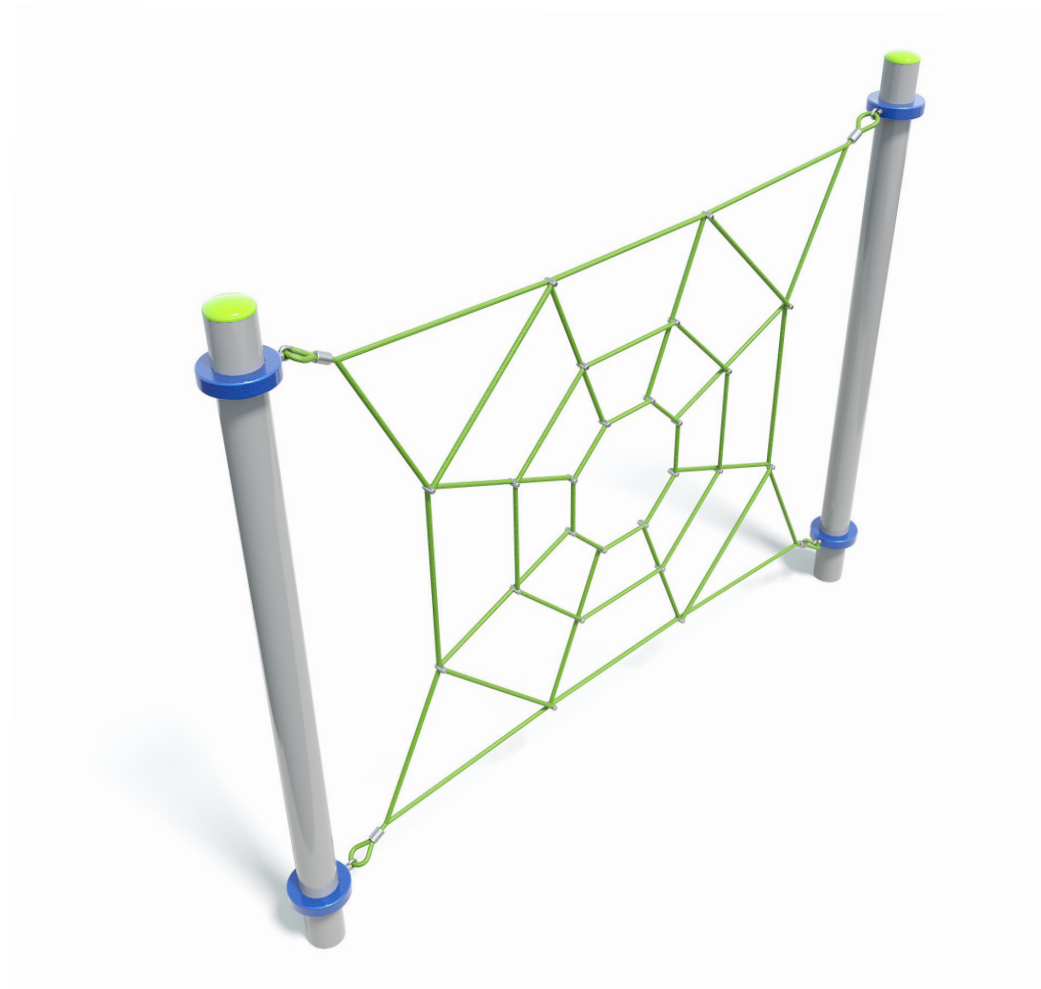

Users 1-11

Specifications

Max Height	2.5m
Fall Zone Area	28m ²
Max Fall Height	2.4m
Equipment Size	0.3m(w) x 3m(l) x 2.5m(h)

Materials & Equipment

Structure	Powdercoated DuraGal
Dynamic	18mm steel reinforced rope
Static	Powdercoated aluminium clamps and caps

Colours

[Click here](#) to see our Rope and Powdercoat colours or consult colours with Kaebel Leisure.

Side Elevation

Top View

DOWNLOADS

For access to our DWG files and High Resolution Product images, please [Click here](#) to login or create an account.