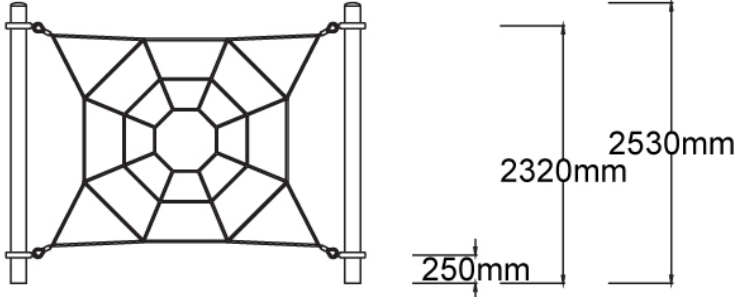

Side Elevation