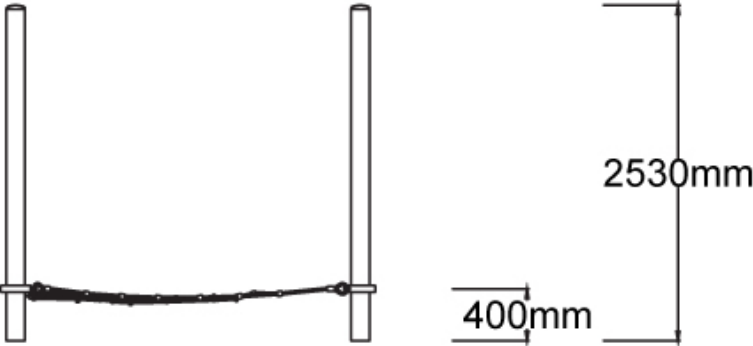

Side Elevation