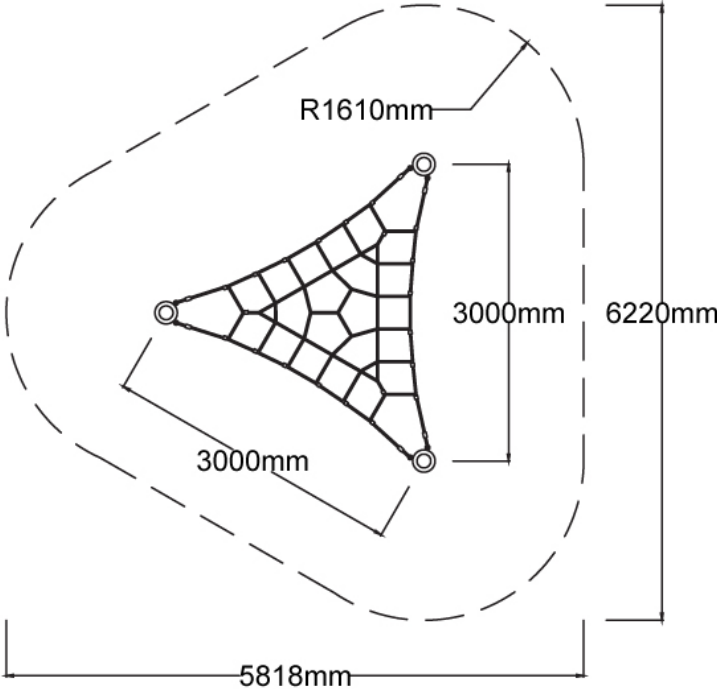

Users 1-9

Specifications

Max Height	2.5m
Fall Zone Area	26.5m ²
Max Fall Height	0.4m
Equipment Size	3m(w) x 3m(l) x 2.5m(h)

Materials & Equipment

Structure	Powdercoated DuraGal
Dynamic	18mm steel reinforced rope
Static	Powdercoated aluminium clamps and caps

Colours

[Click here](#) to see our Rope and Powdercoat colours or consult colours with Kaebel Leisure.

Side Elevation

Top View

DOWNLOADS

For access to our DWG files and High Resolution Product images, please [Click here](#) to login or create an account.