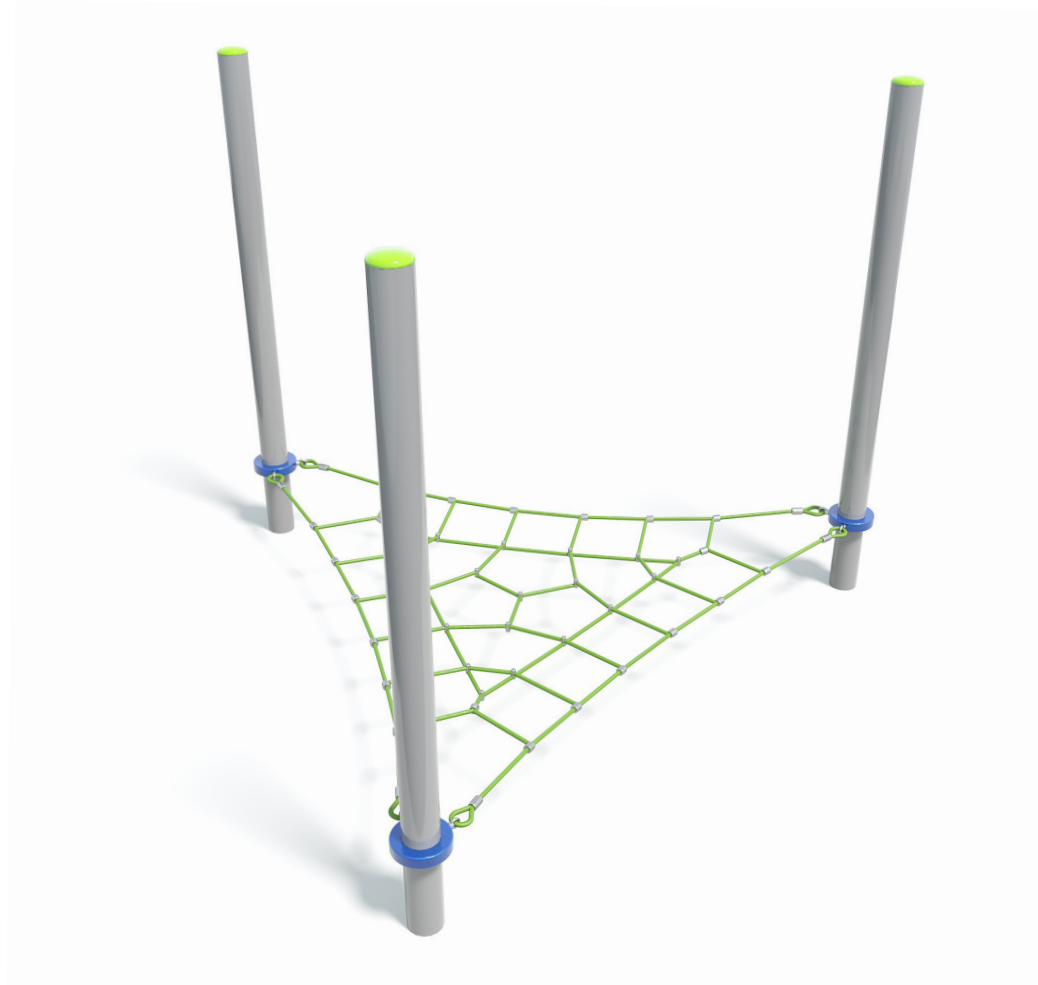

Users 1-9

Specifications

Max Height	2.5m
Fall Zone Area	26.5m ²
Max Fall Height	0.4m
Equipment Size	3m(w) x 3m(l) x 2.5m(h)

Materials & Equipment

Structure	Powdercoated DuraGal
Dynamic	18mm steel reinforced rope
Static	Powdercoated aluminium clamps and caps

Colours

[Click here](#) to see our Rope and Powdercoat colours or consult colours with Kaebel Leisure.

Side Elevation

Top View

DOWNLOADS

For access to our DWG files and High Resolution Product images, please [Click here](#) to login or create an account.