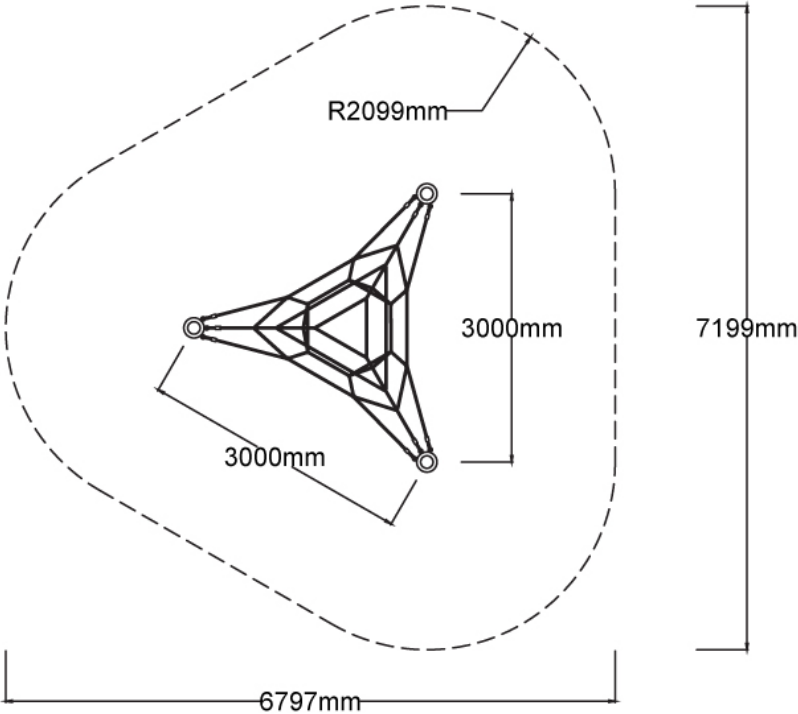

Top View

DOWNLOADS

For access to our DWG files and High Resolution Product images, please [Click here](#) to login or create an account.