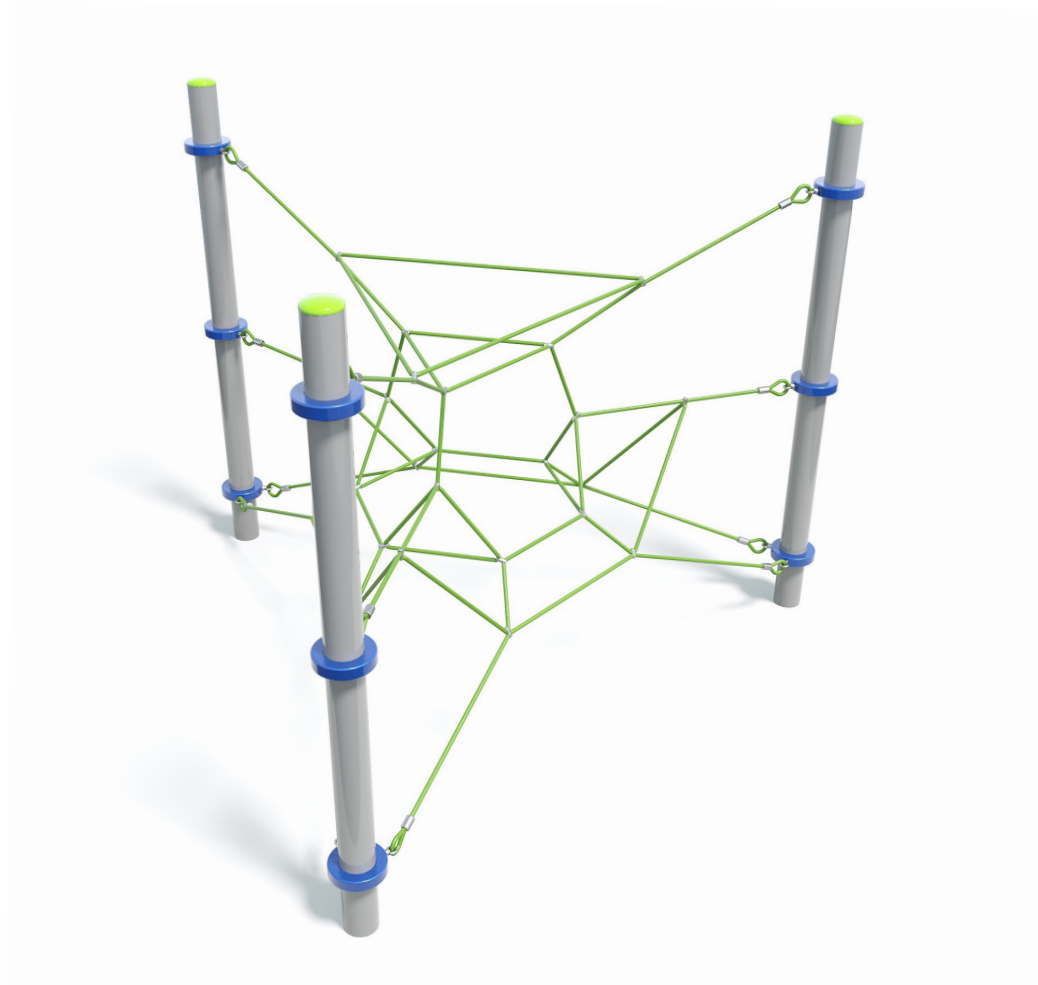

## Specifications

Max Height	2.5m
Fall Zone Area	36.7m <sup>2</sup>
Max Fall Height	2.2m
Equipment Size	3m(w) x 3m(l) x 2.5m(h)

## Materials & Equipment

Structure	Powdercoated DuraGal
Dynamic	18mm steel reinforced rope
Static	Powdercoated aluminium clamps and caps