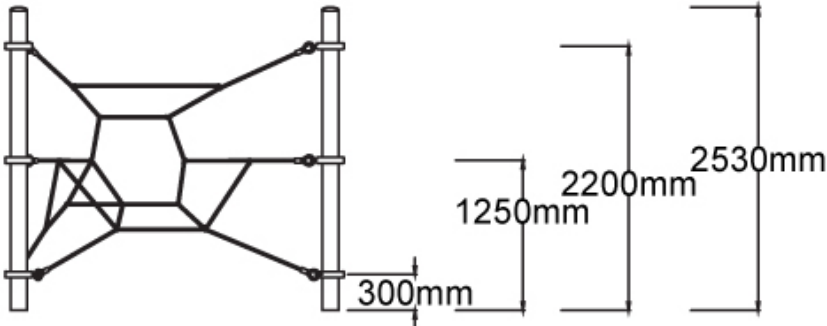

Side Elevation