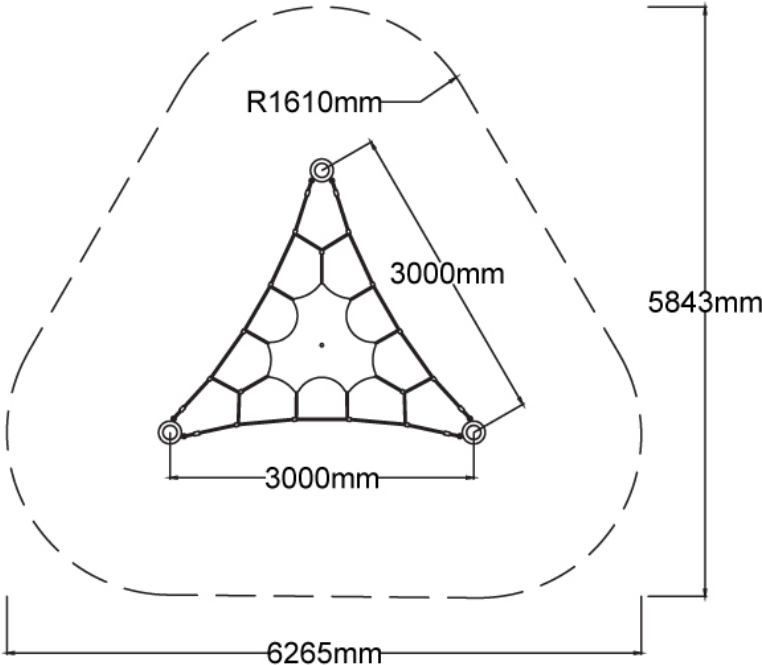

Users 1-9

Specifications

Max Height	2.5m
Fall Zone Area	26.8m ²
Max Fall Height	0.4m
Equipment Size	3m(w) x 3m(l) x 2.5m(h)

Materials & Equipment

Structure	Powdercoated DuraGal
Dynamic	18mm steel reinforced rope
Static	Powdercoated aluminium clamps and caps

Colours

[Click here](#) to see our Rope and Powdercoat colours or consult colours with Kaebel Leisure.

Side Elevation

Top View

DOWNLOADS

For access to our DWG files and High Resolution Product images, please [Click here](#) to login or create an account.