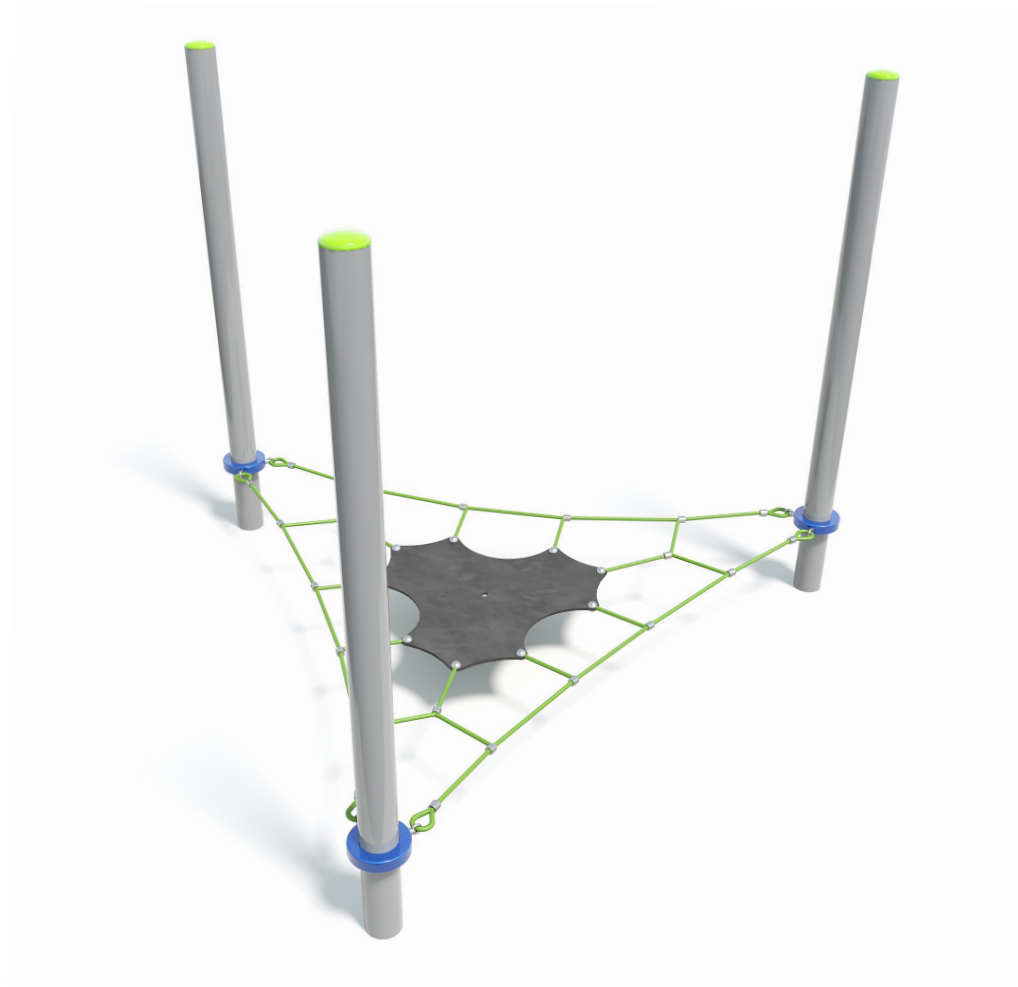

Users 1-9

Specifications

Max Height	2.5m
Fall Zone Area	26.8m ²
Max Fall Height	0.4m
Equipment Size	3m(w) x 3m(l) x 2.5m(h)

Materials & Equipment

Structure	Powdercoated DuraGal
Dynamic	18mm steel reinforced rope
Static	Powdercoated aluminium clamps and caps

Colours

[Click here](#) to see our Rope and Powdercoat colours or consult colours with Kaebel Leisure.

Side Elevation

Top View

DOWNLOADS

For access to our DWG files and High Resolution Product images, please [Click here](#) to login or create an account.