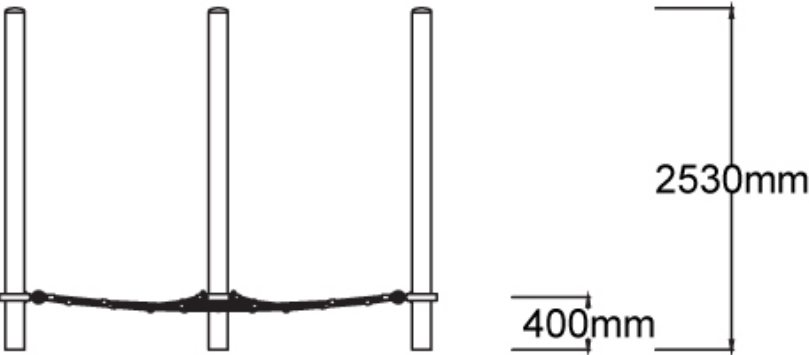

Side Elevation