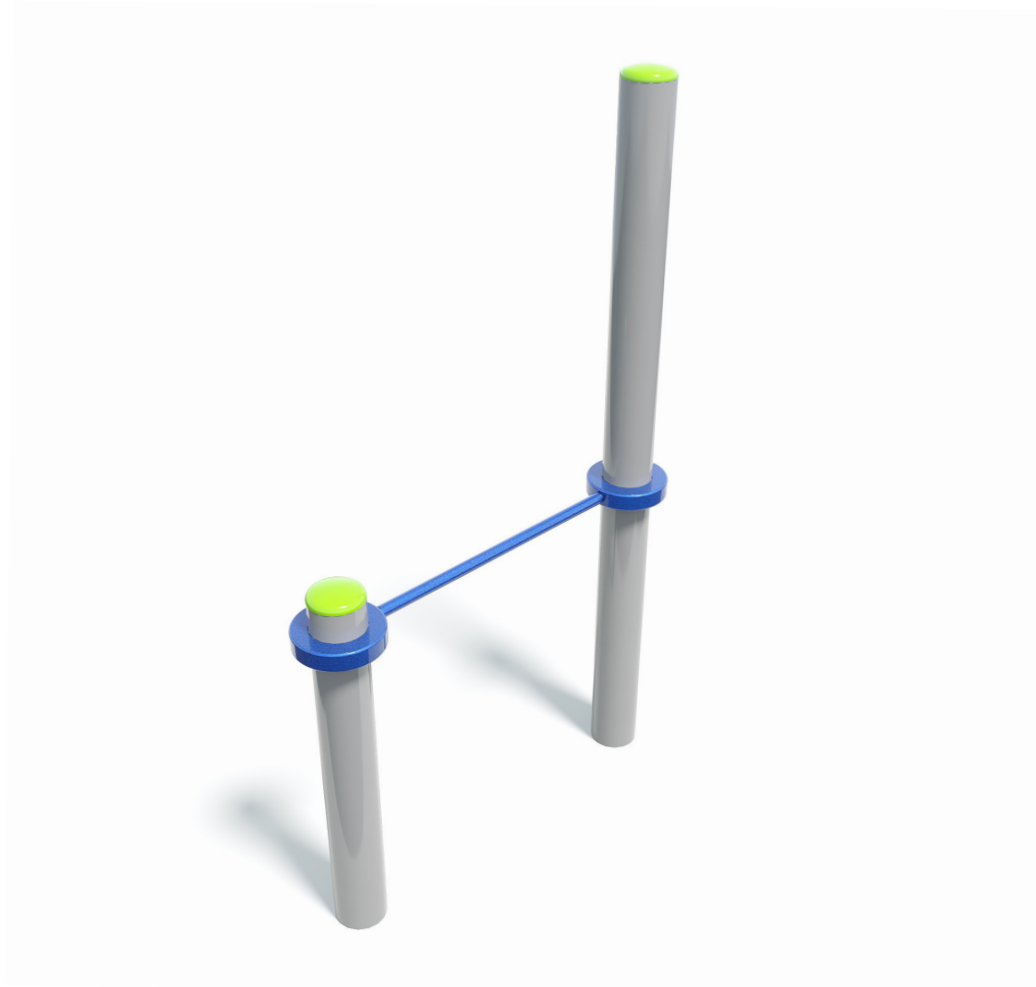

Side Elevation

Top View

Users 1

Specifications

Max Height	2m
Fall Zone Area	11.4m²
Max Fall Height	0.9m
Equipment Size	0.3m(w) x 1m(l) x 2m(h)

Materials & Equipment

Structure	Powdercoated DuraGal
Static	Powdercoated aluminium clamps and caps

Colours

[Click here](#) to see our Rope and Powdercoat colours or consult colours with Kaebel Leisure.