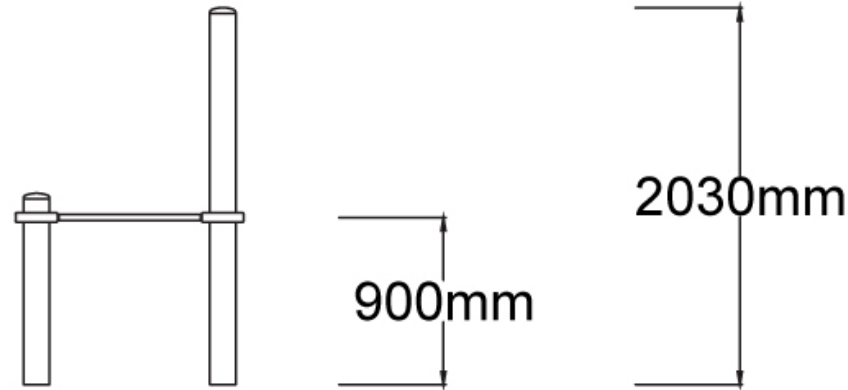

DOWNLOADS

For access to our DWG files and High Resolution Product images, please [Click here](#) to login or create an account.