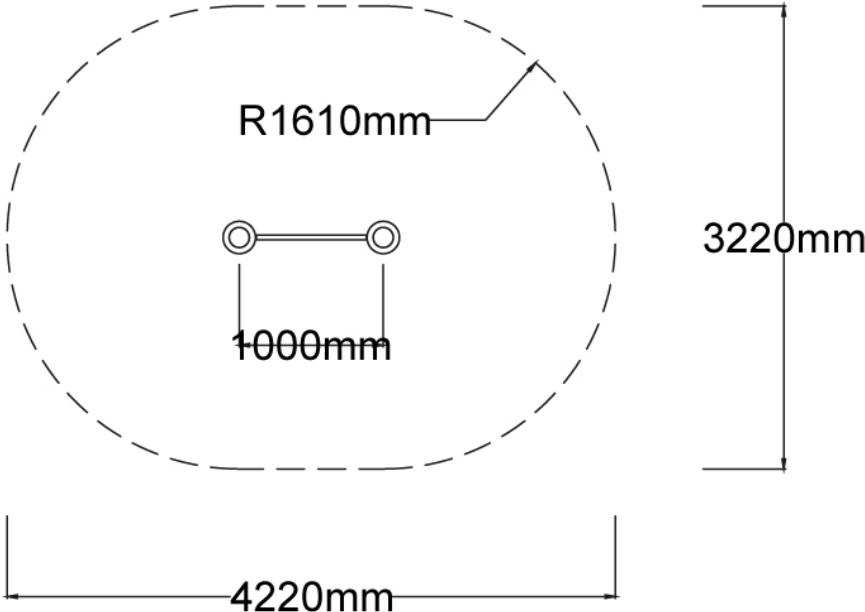

DOWNLOADS

For access to our DWG files and High Resolution Product images, please [Click here](#) to login or create an account.