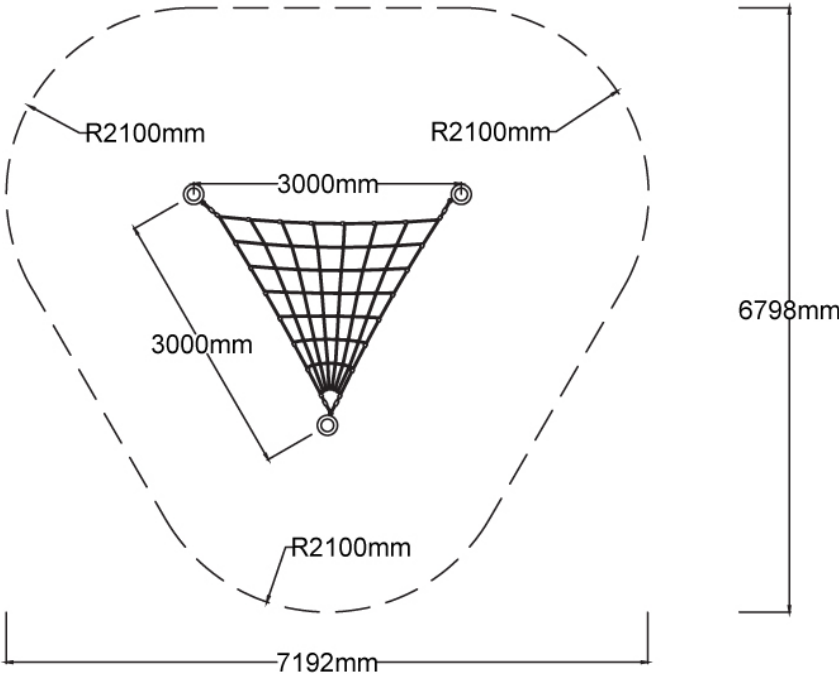

Top View

DOWNLOADS

For access to our DWG files and High Resolution Product images, please [Click here](#) to login or create an account.