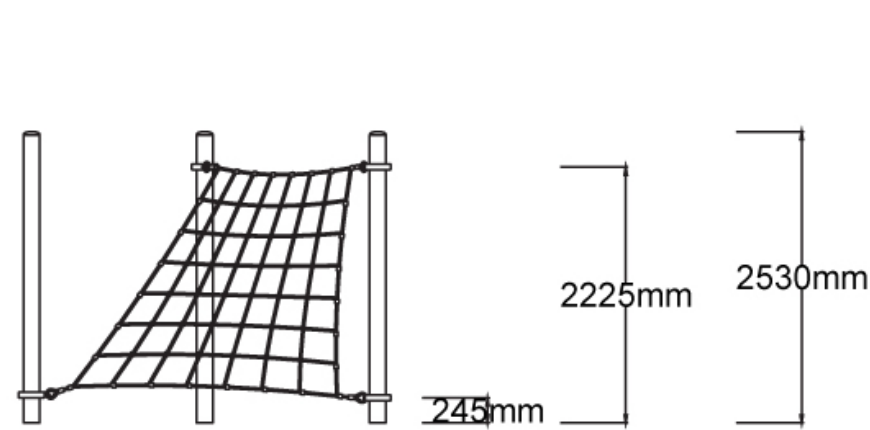

Side Elevation