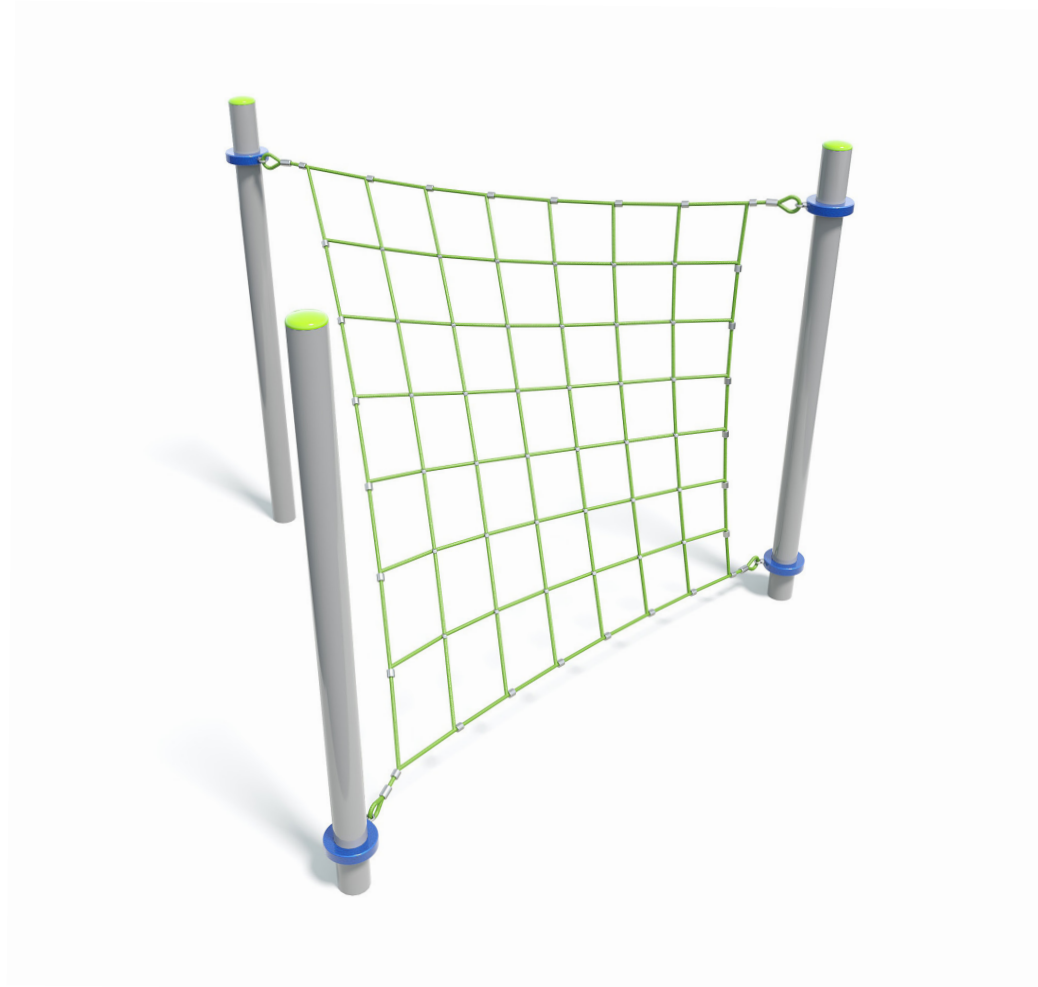

### Specifications

Max Height	2.5m
Fall Zone Area	36.7m <sup>2</sup>
Max Fall Height	2.3m
Equipment Size	3m(w) x 3m(l) x 2.5m(h)

### Materials & Equipment

Structure	Powdercoated DuraGal
Dynamic	18mm steel reinforced rope
Static	Powdercoated aluminium clamps and caps