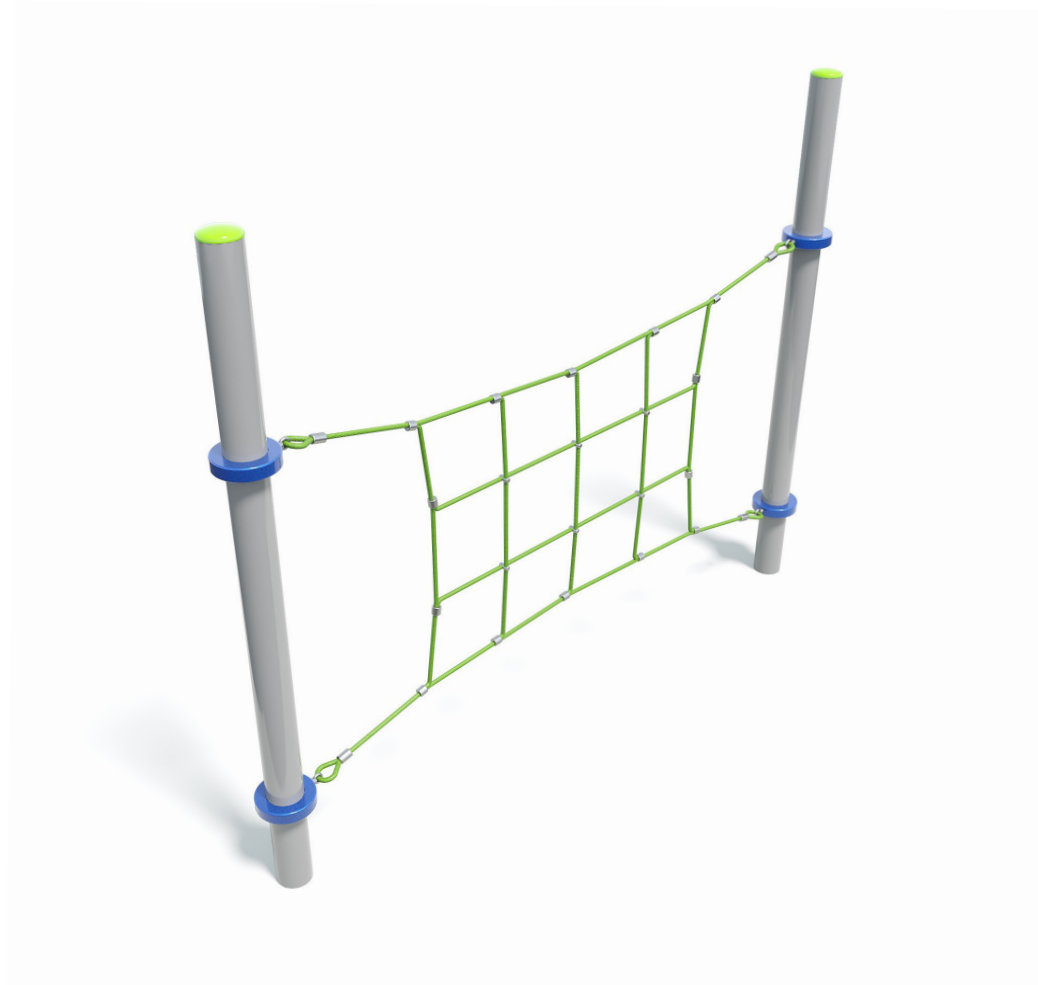

### Specifications

Max Height	2.5m
Fall Zone Area	21.4m <sup>2</sup>
Max Fall Height	1.8m
Equipment Size	0.3m(w) x 3m(l) x 2.5m(h)

### Materials & Equipment

Structure	Powdercoated DuraGal
Dynamic	18mm steel reinforced rope
Static	Powdercoated aluminium clamps and caps