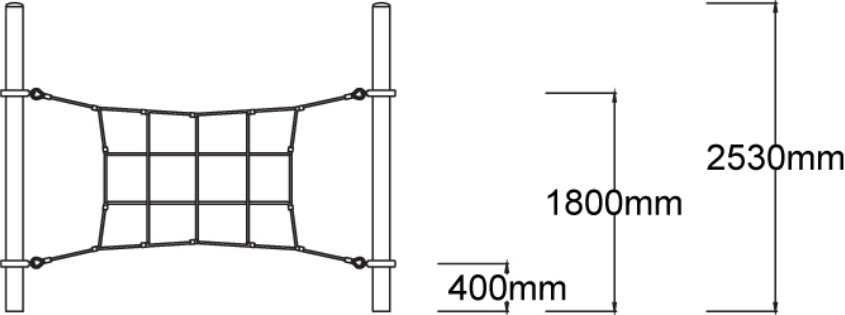

Side Elevation