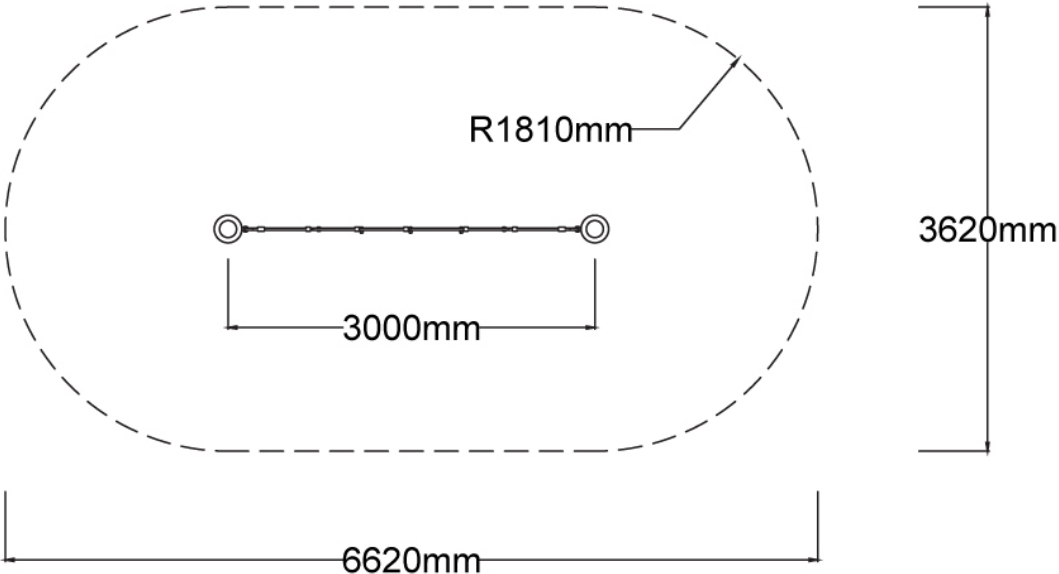

Top View

DOWNLOADS

For access to our DWG files and High Resolution Product images, please [Click here](#) to login or create an account.